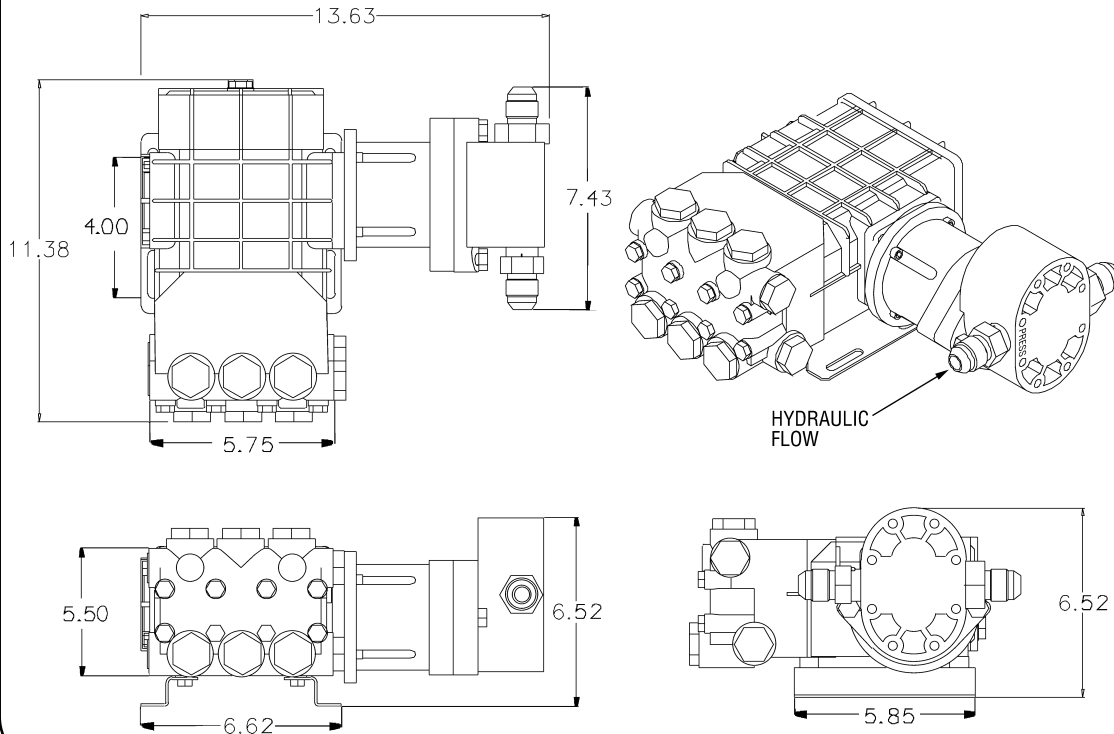

MK-SERIES SUPER DUTY HYDRAULIC DRIVE PLUNGER PUMPS

**MKD 4.0/40-SH
MKD 5.0/35-SH**

**MKD 4.0/40-SH
MKD 5.0/35-SH**

Revised 10-1-2005

DRIVE COMPONENTS