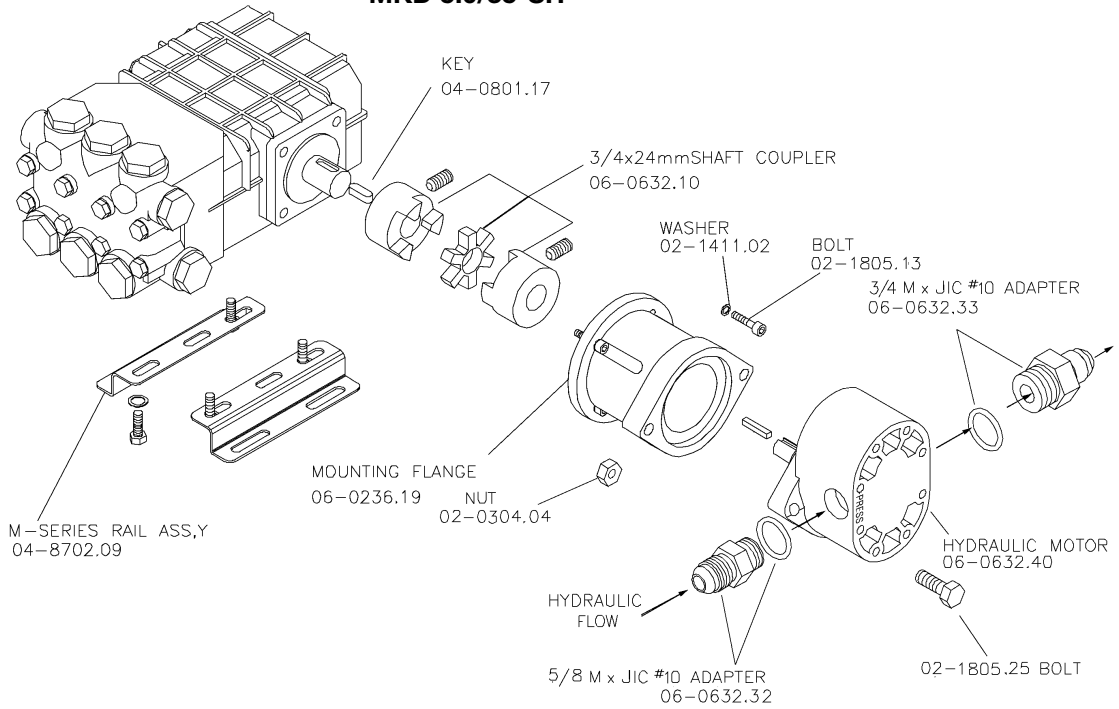

MK-SERIES SUPER DUTY HYDRAULIC DRIVE PLUNGER PUMPS

**MKD 4.0/40-SH
MKD 5.0/35-SH**

**MKD 4.0/40-SH
MKD 5.0/35-SH**

Revised 10-1-2005

DRIVE COMPONENTS