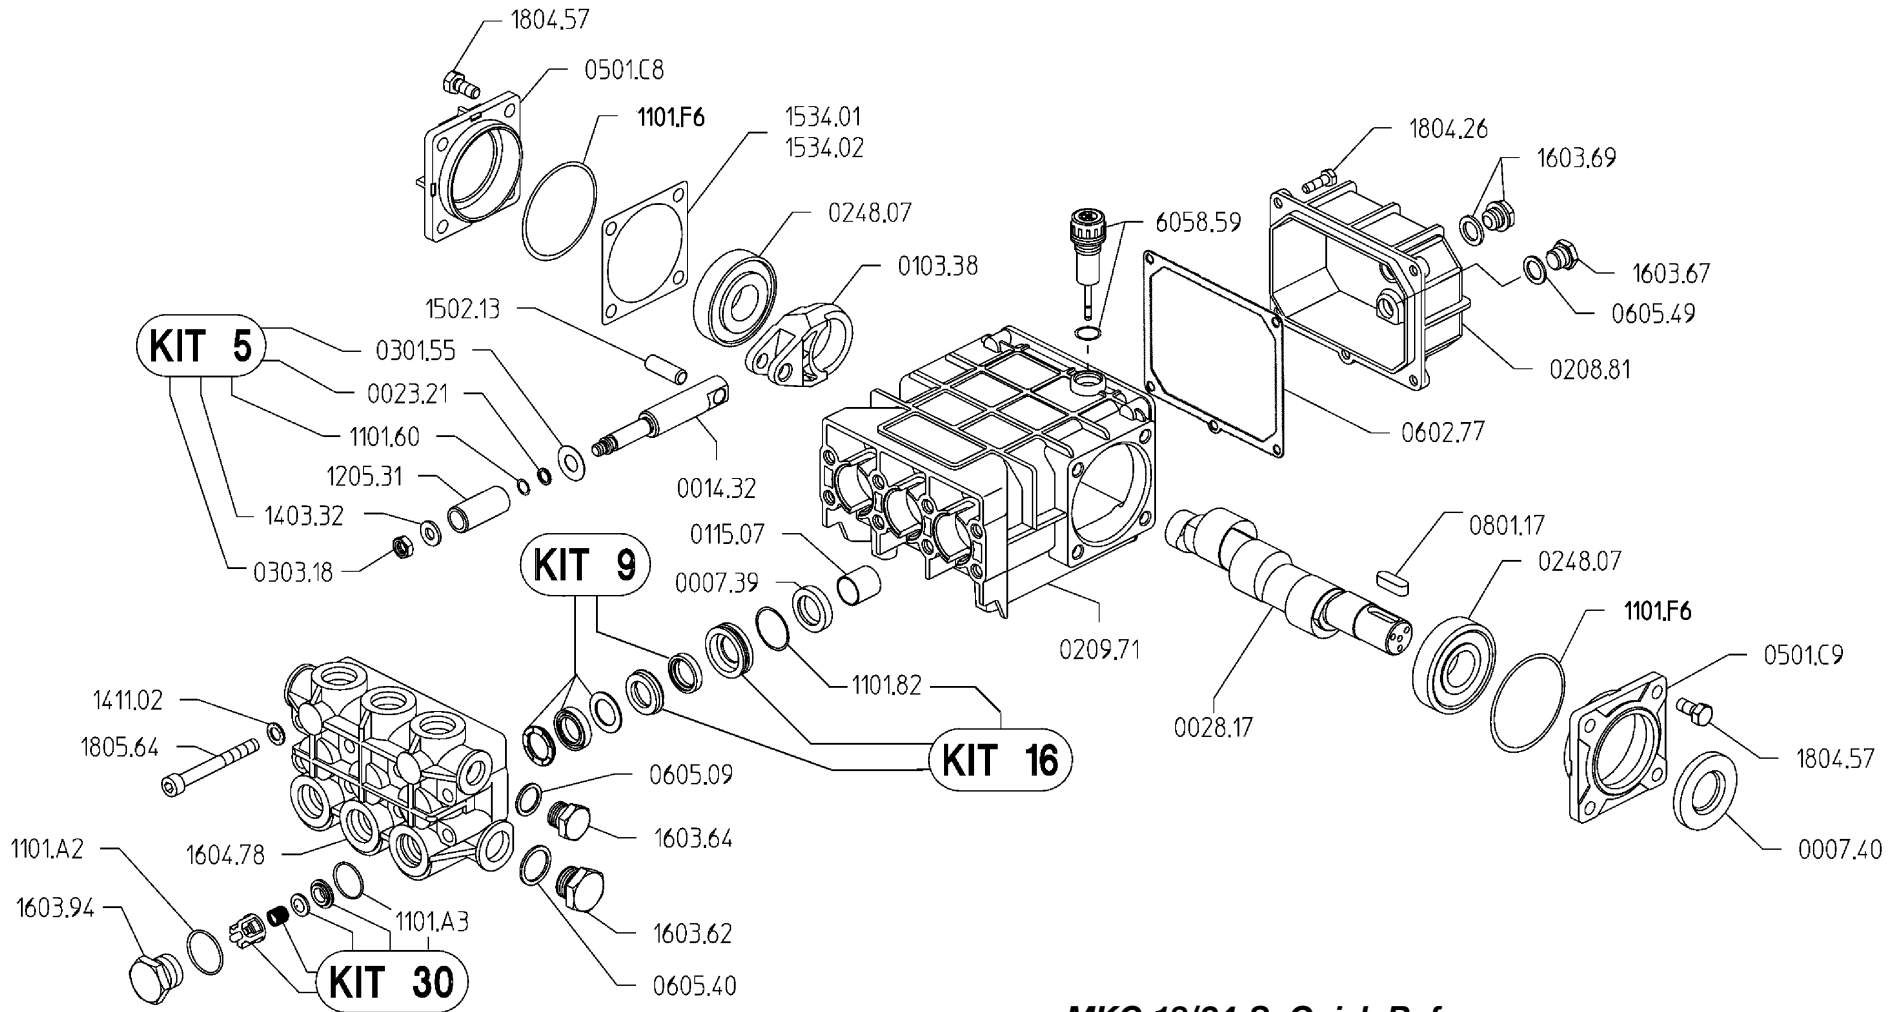

MKC 18/24-S

MKC 18/24-S Quick Reference

Maximum Flow5.0 GPM
 Maximum Pressure3500 PSI
 Rated Pump Speed1450 RPM
 Oil Capacity28 oz. UDOR LUBE
 or SAE 30W
 Non-Detergent Oil

Valve Kit04-KIT UD-30
 Seal Kit.....04-KIT UD-9
 Brass Kit04-KIT UD-16
 Plunger Bolt Kit04-KIT UD-5
 Plunger Part #04-1205.31
 Plunger Diameter.....20 MM