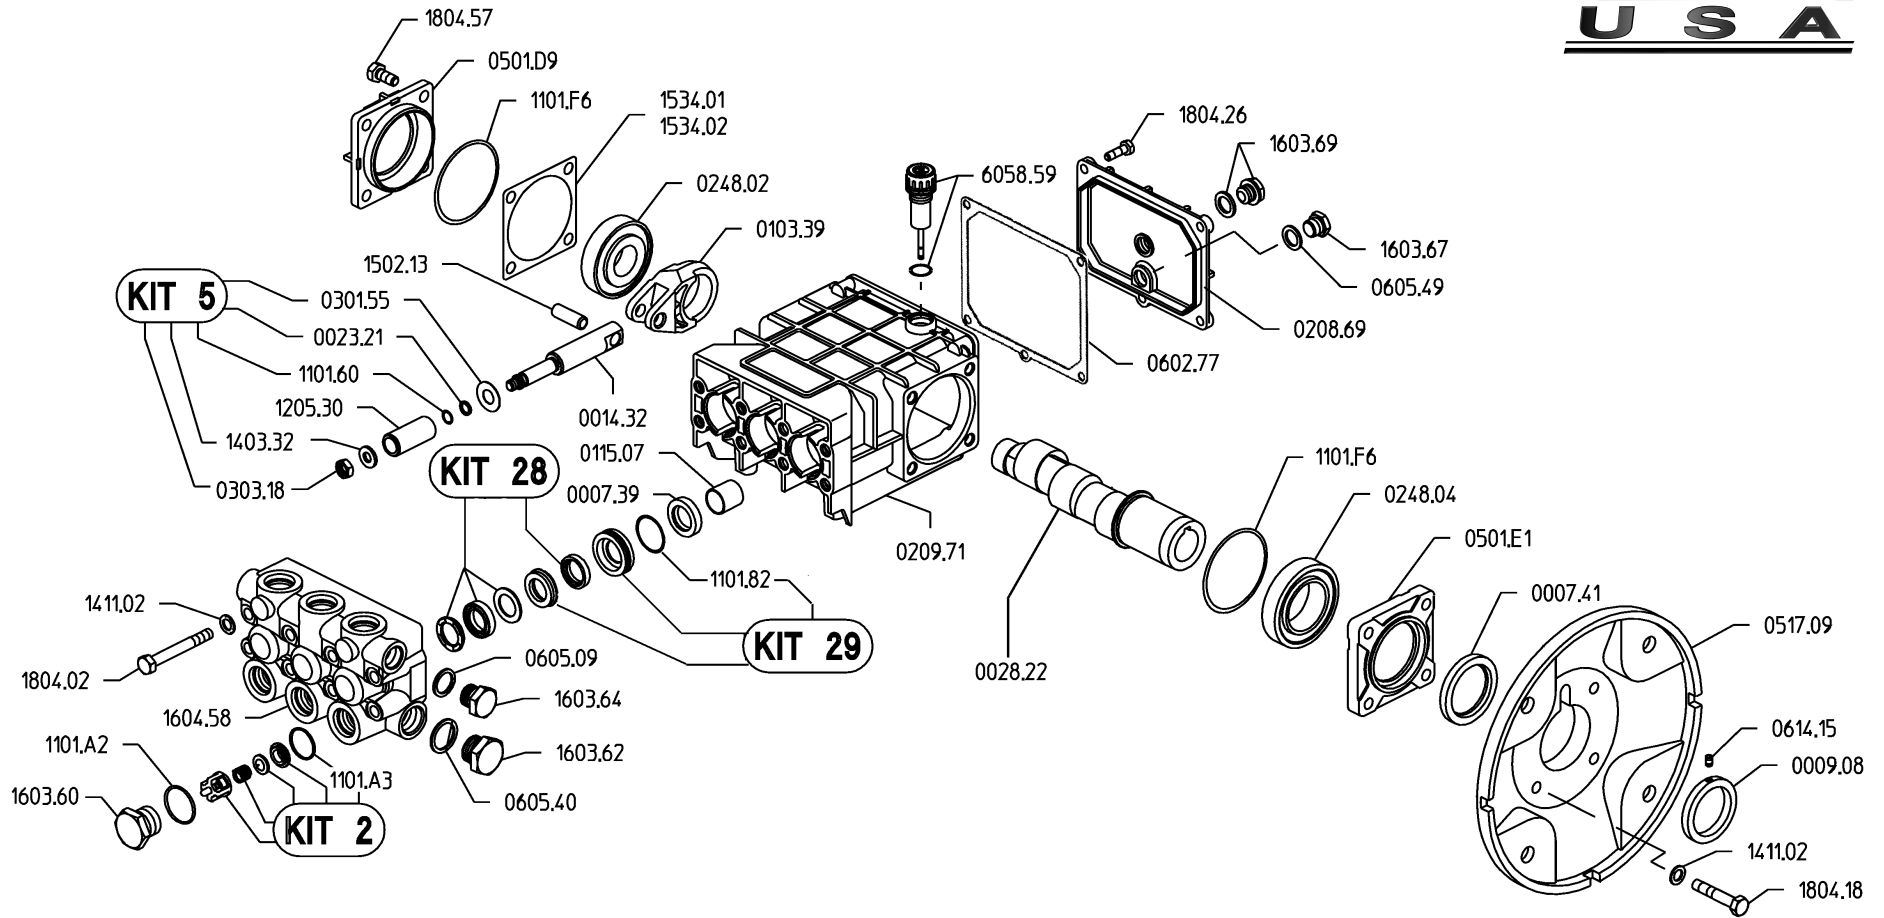

MD 4.0/20-U & MD 4.0/30-U

MD 4.0/20-U & MD 4.0/30-U Quick Reference

Maximum Flow4.0 GPM
 Max. Pressure MD 4.0/20-U ...2000 PSI
 MD 4.0/30-U ...3000 PSI
 Rated Pump Speed1750 RPM
 Oil Capacity20 oz. UDOR LUBE
 or SAE 30W Non-Detergent Oil

Valve Kit04-KIT UD-2
 Seal Kit.....04-KIT UD-28
 Brass Kit04-KIT UD-29
 Plunger Bolt Kit04-KIT UD-5
 Plunger Part #04-1205.30
 Plunger Diameter.....18 MM

MD 4.0/20-U
MD 4.0/30-U