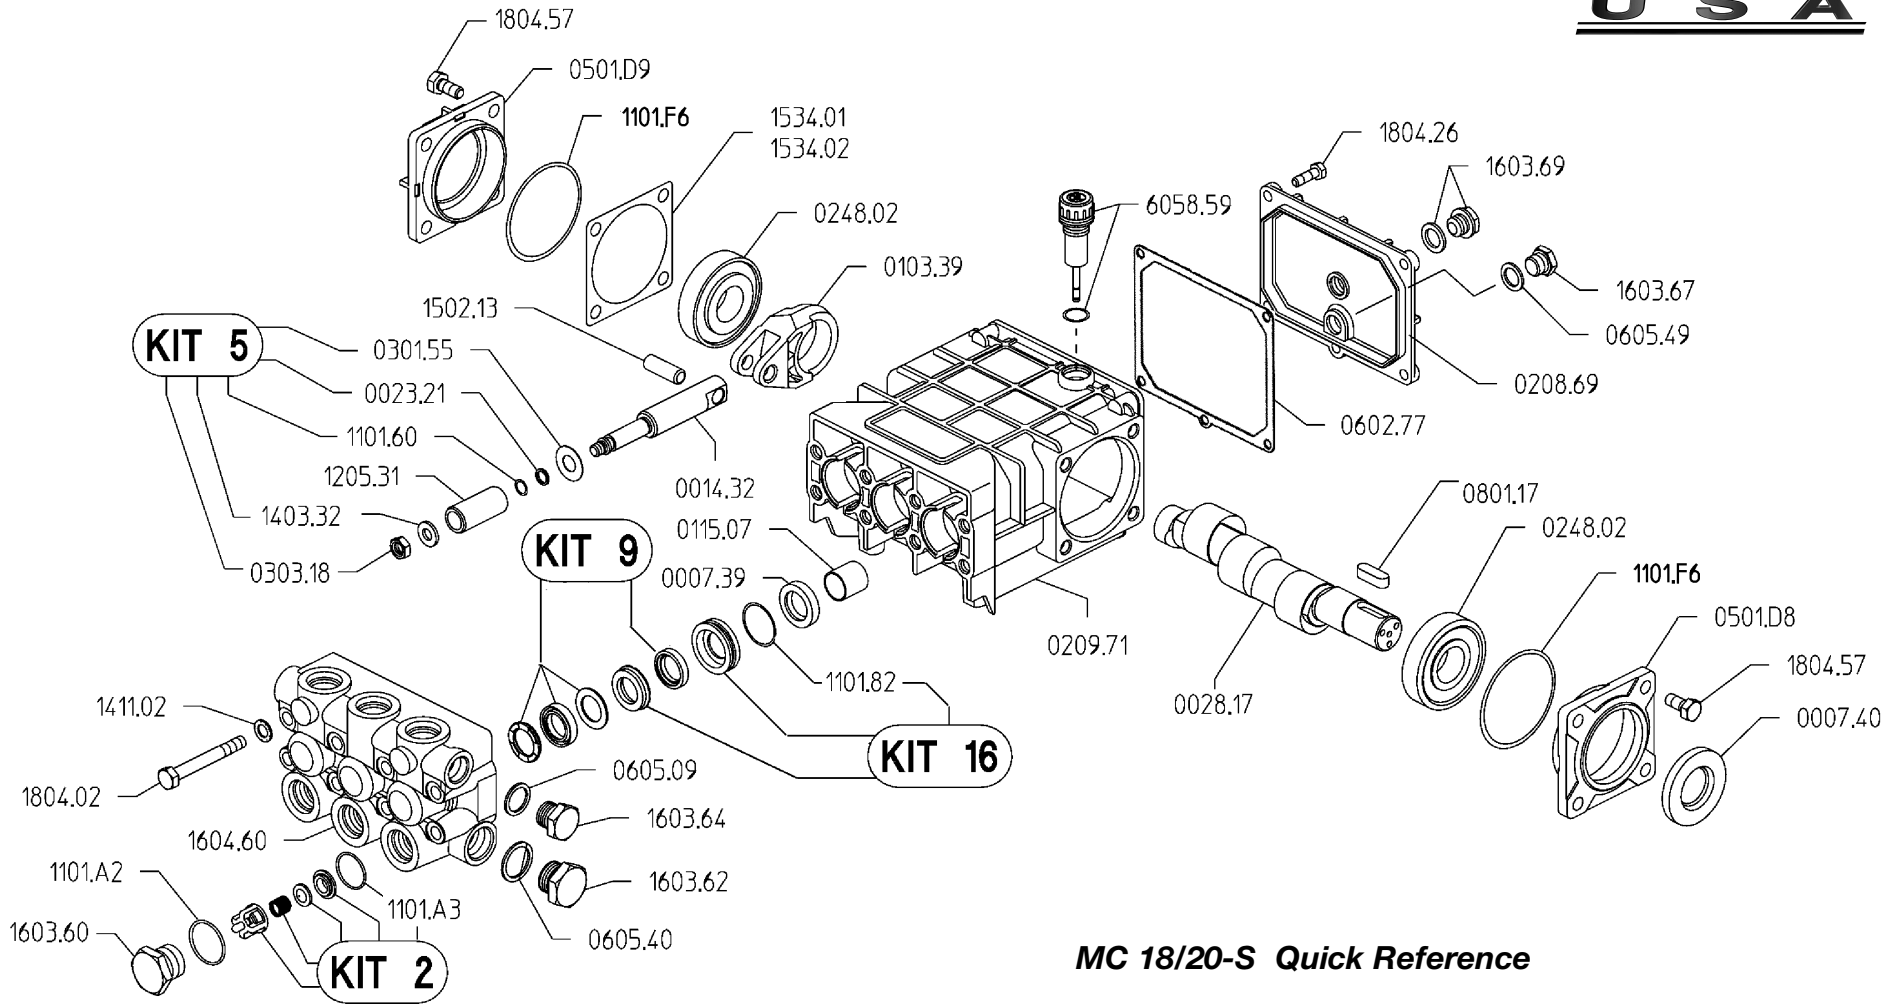

MC 18/20-S

MC 18/20-S Quick Reference

Maximum Flow	5.0 GPM	Valve Kit	04-KIT UD-2
Maximum Pressure	3000 PSI	Seal Kit.....	04-KIT UD-9
Rated Pump Speed	1450 RPM	Brass Kit	04-KIT UD-16
Oil Capacity	20 oz. UDOR LUBE or SAE 30W Non-Detergent Oil	Plunger Bolt Kit	04-KIT UD-5
		Plunger Part #	04-1205.31
		Plunger Diameter.....	20 MM