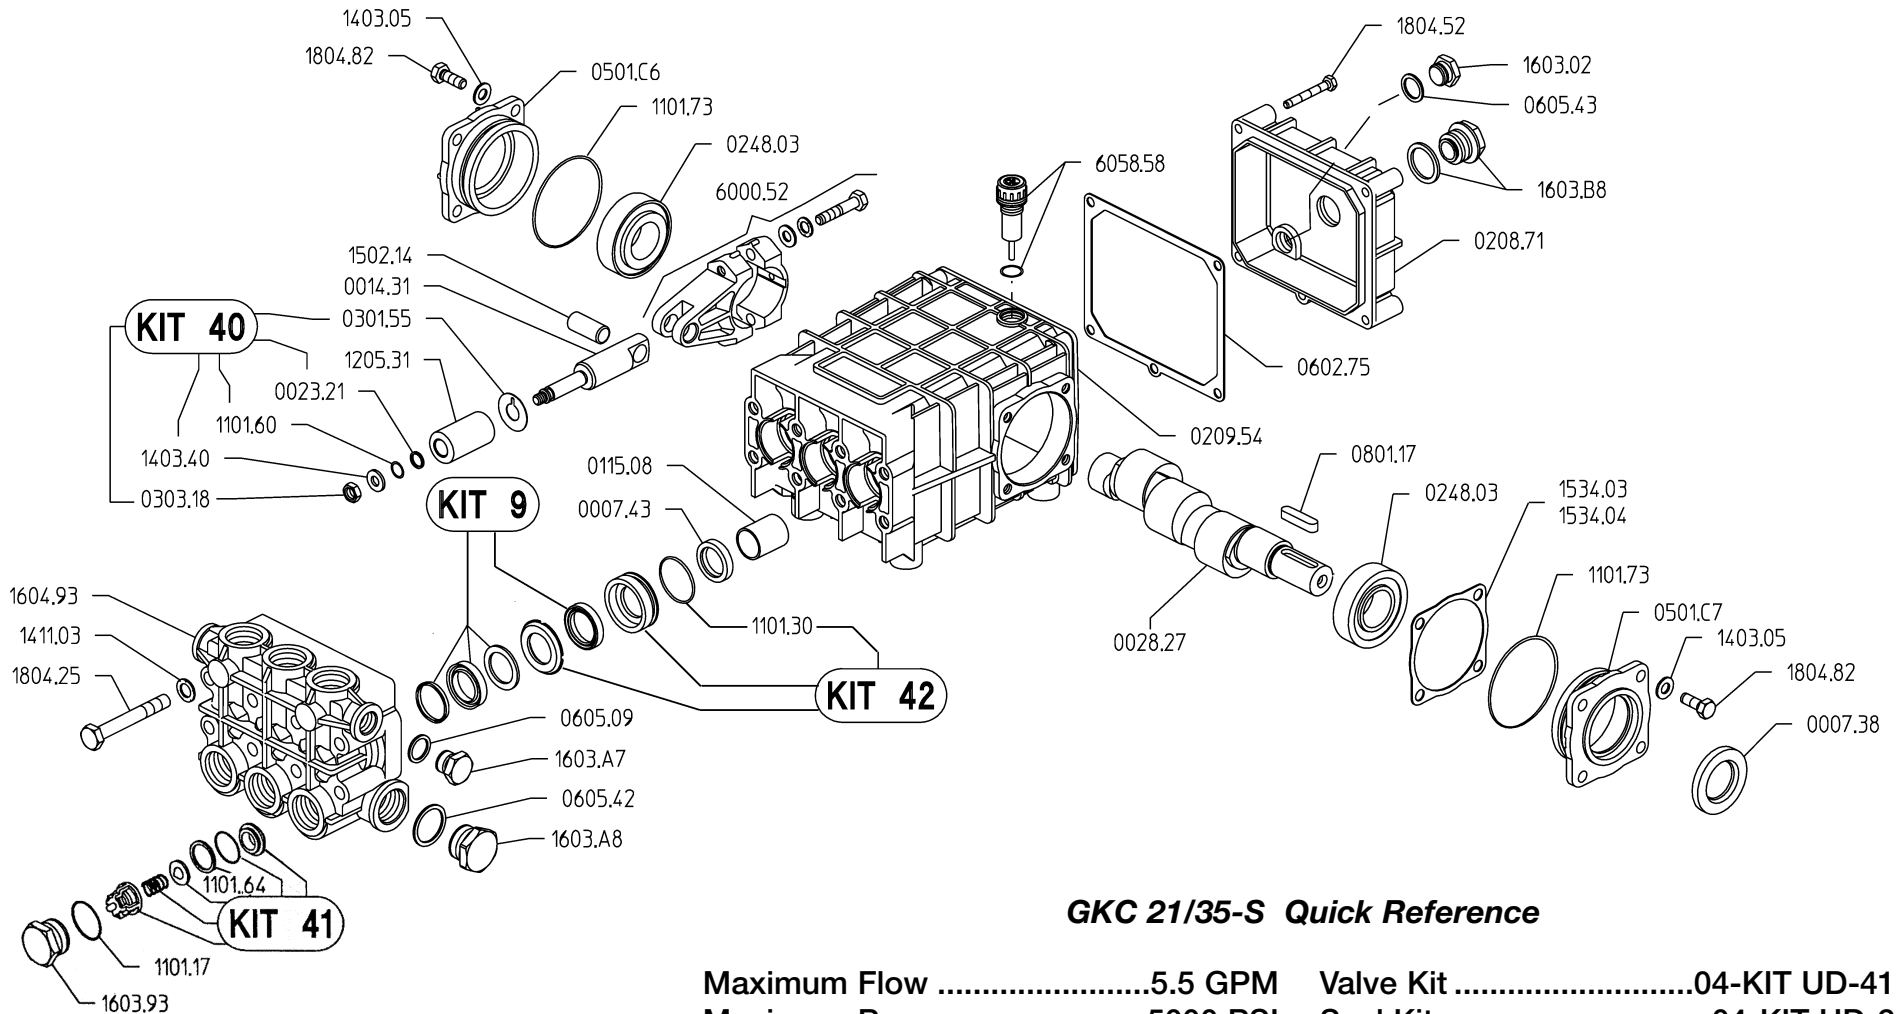

GKC 21/35-S

GKC 21/35-S Quick Reference

Maximum Flow	5.5 GPM	Valve Kit	04-KIT UD-41
Maximum Pressure	5000 PSI	Seal Kit.....	04-KIT UD-9
Rated Pump Speed	1450 RPM	Brass Kit	04-KIT UD-42
Oil Capacity	40 oz. UDOR LUBE or SAE 30W Non-Detergent Oil	Plunger Bolt Kit	04-KIT UD-40
		Plunger Part #	04-1205.31
		Plunger Diameter	20 MM