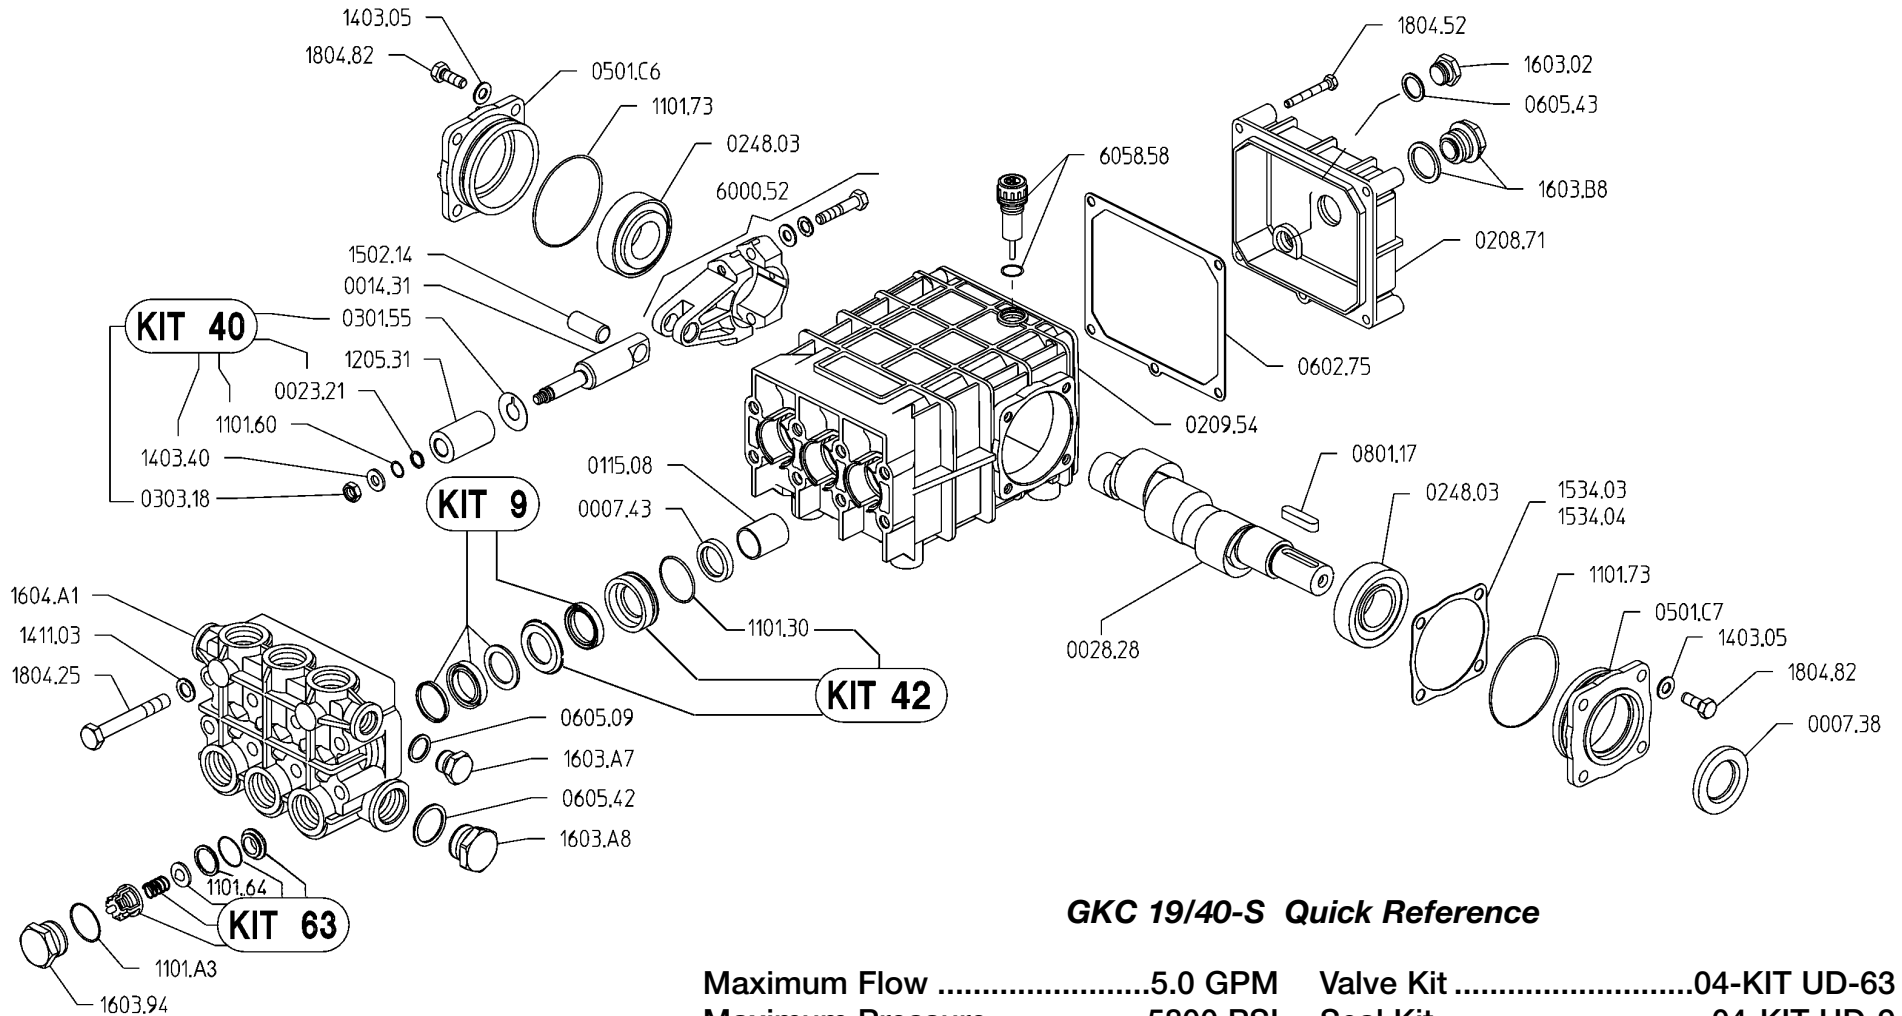

GKC 19/40-S

GKC 19/40-S Quick Reference

Maximum Flow	5.0 GPM	Valve Kit	04-KIT UD-63
Maximum Pressure	5800 PSI	Seal Kit.....	04-KIT UD-9
Rated Pump Speed	1450 RPM	Brass Kit	04-KIT UD-64
Oil Capacity	40 oz. UDOR LUBE or SAE 30W Non-Detergent Oil	Plunger Bolt Kit	04-KIT UD-40
		Plunger Part #	04-1205.31
		Plunger Diameter	20 MM