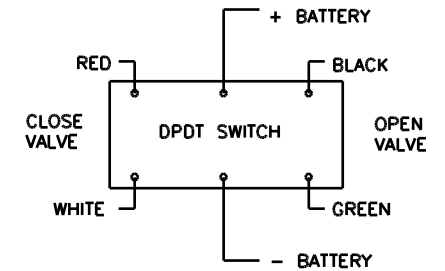

Parts List

Item	Qty	Part Number	Description
1	1	MVE004	Filter
2	1	FC100	1" Flange Clamp
3	1	MEV220XR1	2" FP Manifold Valve Only
4	1	EVR4100	4 Sec, 4 Wire Reg Motor Assy

WIRING DIAGRAM

BANJO
LIQUID HANDLING PRODUCTS

BANJO CORPORATION
150 BANJO DR. • CRANFORDSVILLE, IN 47933

PART NO. MEVR220CF

TITLE
2" FP Manifold Electric Valve 4 Sec, 4 Wire, Reg