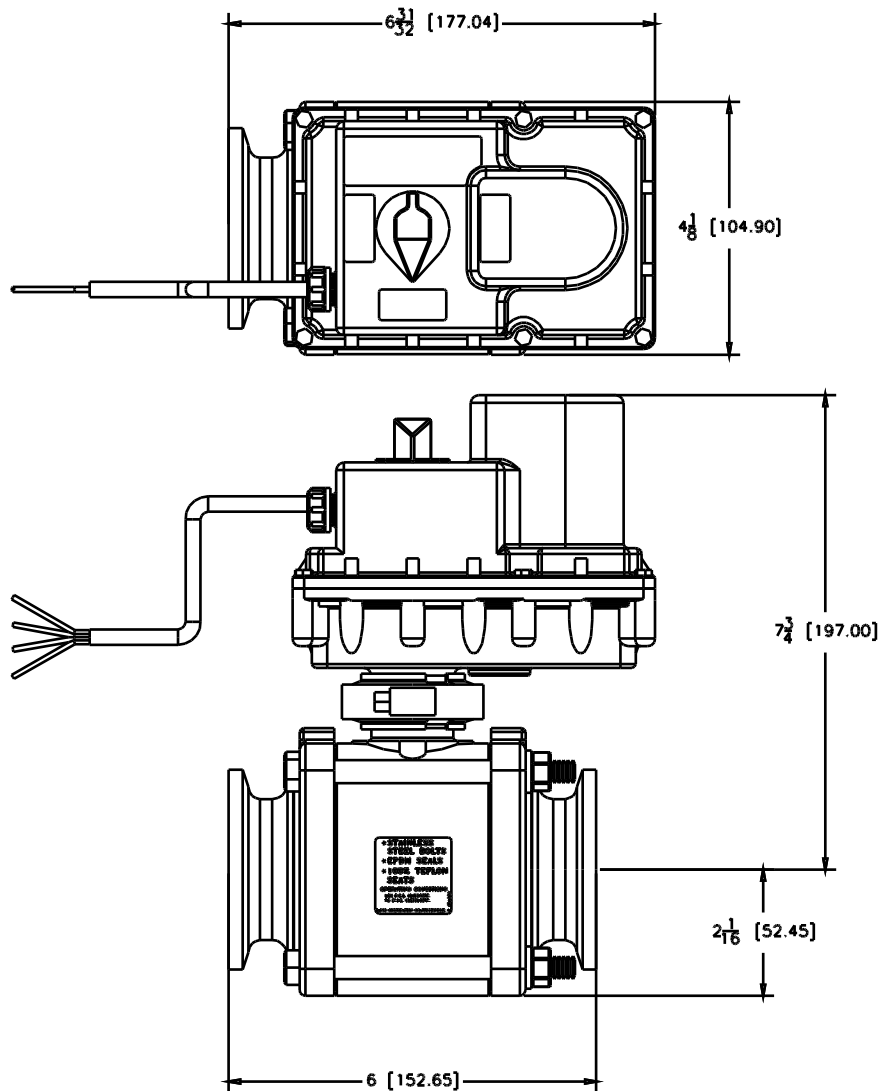

Parts List

Item	Qty	Part Number	Description
1	1	MVE004	Filter
2	1	FC100	1" Flange Clamp
3	1	MEV220XR1	2" FP Manifold Valve Only
4	1	EVR4100	4 Sec, 4 Wire Reg Motor Assy

WIRING DIAGRAM

BANJO
LIQUID HANDLING PRODUCTS

BANJO CORPORATION
150 BANJO DR. • CRANFORDSVILLE, IN 47933

PART NO. MEVR220CF

TITLE
2" FP Manifold Electric Valve 4 Sec, 4 Wire, Reg