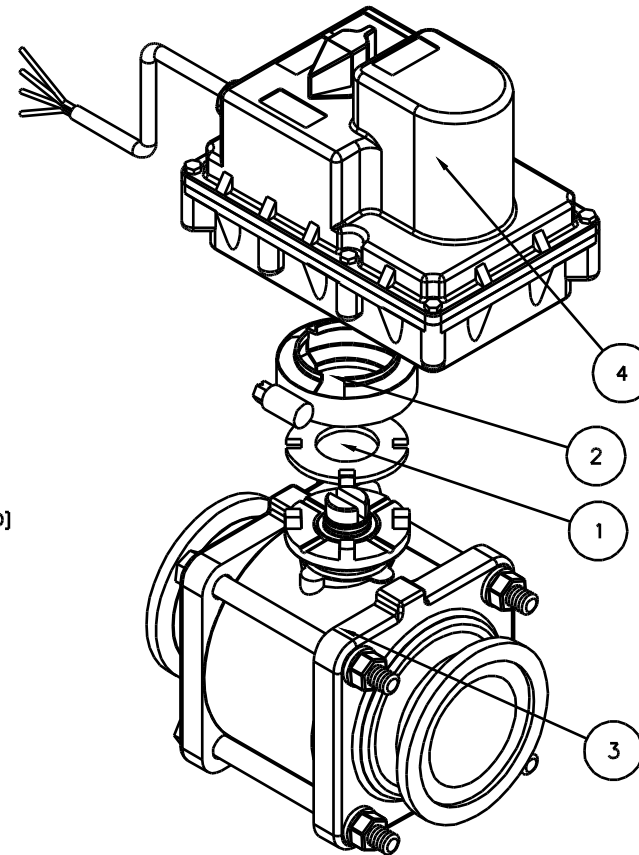

Parts List

Item	Qty	Part Number	Description
1	1	MVE004	Filter
2	1	FC100	1" Flange Clamp
3	1	MEV220XR1	2" FP Manifold Valve Only
4	1	EVR4100	4 Sec, 4 Wire Reg Motor Assy

WIRING DIAGRAM

BANJO
LIQUID HANDLING PRODUCTS

BANJO CORPORATION
150 BANJO DR. • CRANFORDSVILLE, IN 47933

PART NO. MEVR220CF

TITLE
2" FP Manifold Electric Valve 4 Sec, 4 Wire, Reg