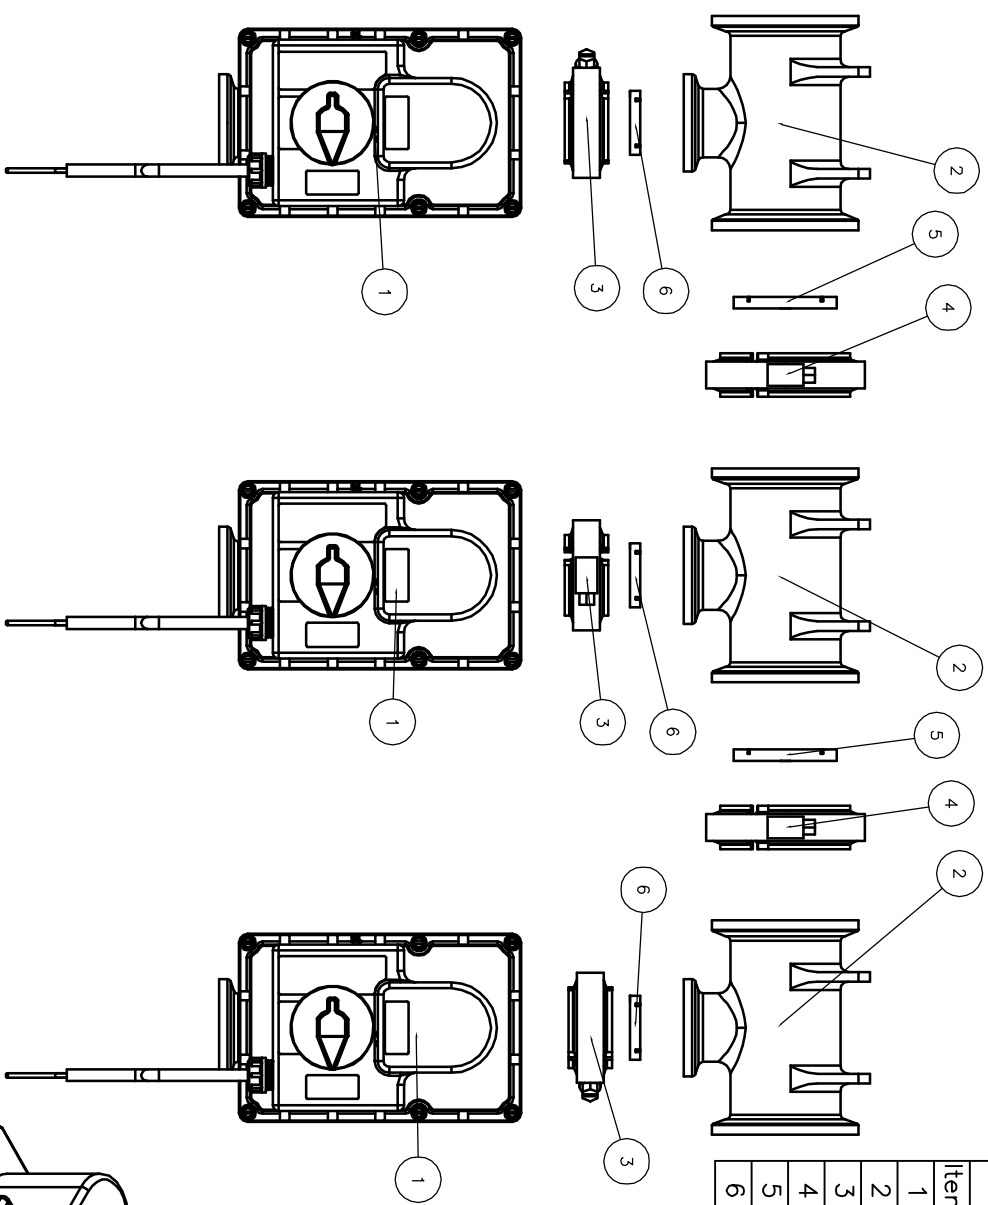

Parts List

Item Qty	Part Number	Description
1	MEV100CF	1" Manifold Electric Valve
2	M200100TEE	2" x1" Manifold Tee
3	FC100	1" Flange Clamp
4	FC200	2" Flange clamp
5	M201G	2" Manifold Gasket
6	M101G	1" Manifold Gasket

PART NO. MEV103CF

TITLE
 3 Bank 1" EV, 2" In, 1" out