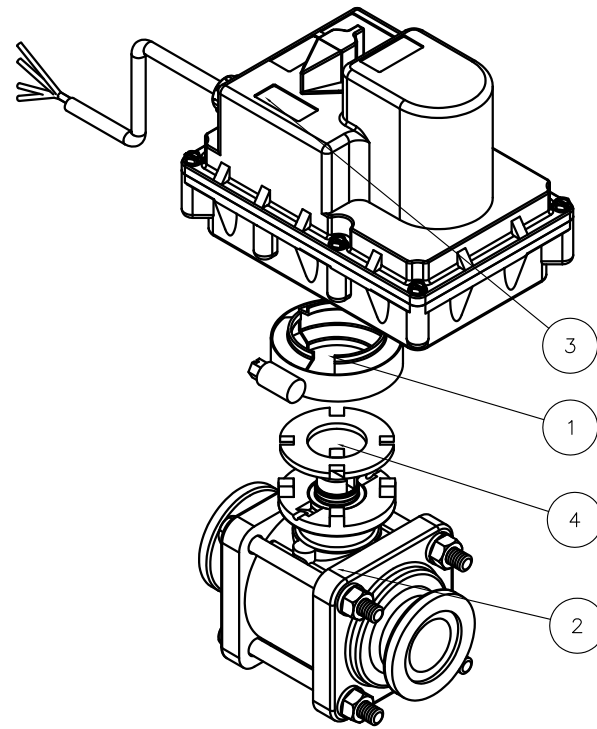

Parts List			
Item	Qty	Part Number	Description
1	1	FC100	1" Flange Clamp
2	1	MEV100XR1	1" Valve Only
3	1	EV3100	1" 3 wire On/Off Motor Assy
4	1	MVE004	Filter

**BANJO**  
LIQUID HANDLING PRODUCTS

BANJO CORPORATION  
150 BANJO DR. \* CRAWFORDSVILLE, IN 47933

<small>THIS DRAWING AND ALL INFORMATION CONTAINED THEREON ARE THE EXCLUSIVE PROPERTY OF BANJO CORPORATION. UNLESS SPECIFICALLY NOTED, THIS DRAWING AND ITEMS SHOWN ON THIS DRAWING ARE SUBJECT TO CHANGE AT ANY TIME.</small>	PART NO.
	MEV100CF
TITLE	1" Manifold Electric Valve 3/4 Sec, 3 Wire, On/Off