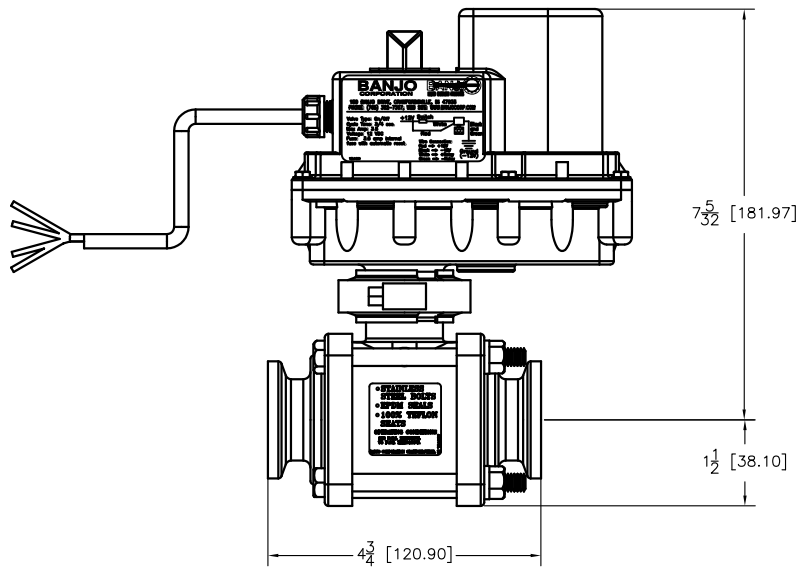

Parts List			
Item	Qty	Part Number	Description
1	1	FC100	1" Flange Clamp
2	1	MEV100XR1	1" Valve Only
3	1	EV3100	1" 3 wire On/Off Motor Assy
4	1	MVE004	Filter

**BANJO**  
LIQUID HANDLING PRODUCTS

BANJO CORPORATION  
150 BANJO DR. \* CRAWFORDSVILLE, IN 47933

<small>THIS DRAWING AND ALL INFORMATION CONTAINED THEREON ARE THE EXCLUSIVE PROPERTY OF BANJO CORPORATION. UNLESS SPECIFICALLY NOTED, THIS DRAWING AND ITEMS SHOWN ON THIS DRAWING ARE SUBJECT TO CHANGE AT ANY TIME.</small>	PART NO.
	MEV100CF
TITLE	1" Manifold Electric Valve 3/4 Sec, 3 Wire, On/Off