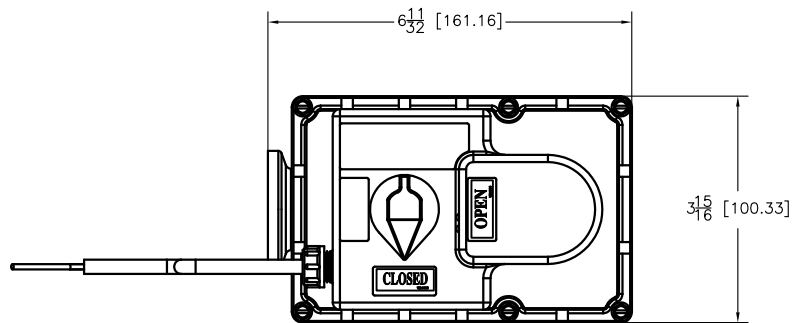

Parts List			
Item	Qty	Part Number	Description
1	1	FC100	1" Flange Clamp
2	1	MEV100XR1	1" Valve Only
3	1	EV3100	1" 3 wire On/Off Motor Assy
4	1	MVE004	Filter

**BANJO**  
LIQUID HANDLING PRODUCTS

BANJO CORPORATION  
150 BANJO DR. \* CRAWFORDSVILLE, IN 47933

<small>THIS DRAWING AND ALL INFORMATION CONTAINED THEREON ARE THE EXCLUSIVE PROPERTY OF BANJO CORPORATION. UNLESS SPECIFICALLY NOTED, THIS DRAWING AND ITEMS SHOWN ON THIS DRAWING ARE SUBJECT TO CHANGE AT ANY TIME.</small>	PART NO.
	MEV100CF
TITLE	1" Manifold Electric Valve 3/4 Sec, 3 Wire, On/Off