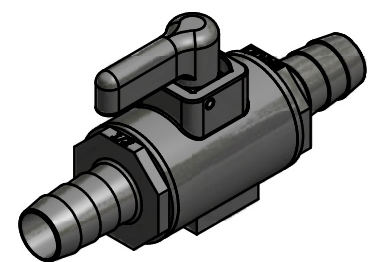

Parts List			
ITEM	QTY	PART NUMBER	DESCRIPTION
1	1	LV038SUBV	LV038 Body Sub-Assembly FKM
2	2	LV03258V	3/8" MICRO-VALVE SEAT
3	2	LVHB05256	1/2" HB ENDPLATE

THIS DRAWING AND ALL INFORMATION CONTAINED THEREON ARE THE EXCLUSIVE PROPERTY OF BANJO CORPORATION.

DESCRIPTION  
 1/2" HOSEBARB MICROVALVE

PART NUMBER  
 LVHB050V