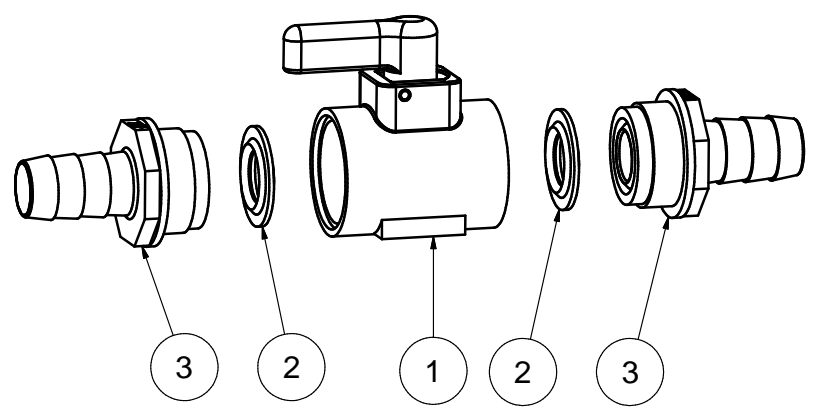

Parts List			
ITEM	QTY	PART NUMBER	DESCRIPTION
1	1	LV038SUBV	LV038 Body Sub-Assembly FKM
2	2	LV03258V	3/8" MICRO-VALVE SEAT
3	2	LVHB05256	1/2" HB ENDPLATE

THIS DRAWING AND ALL INFORMATION CONTAINED THEREON ARE THE EXCLUSIVE PROPERTY OF BANJO CORPORATION.

DESCRIPTION  
 1/2" HOSEBARB MICROVALVE

PART NUMBER  
 LVHB050V