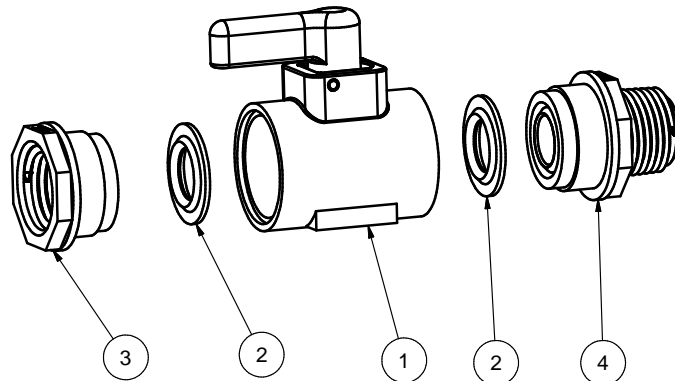

Parts List			
ITEM	QTY	PART NUMBER	DESCRIPTION
1	1	LV038SUBV	LV038 Body Sub-Assembly FKM
2	2	LV03258V	3/8" MICRO-VALVE SEAT
3	1	LV03256	3/8" NPT END PLATE
4	1	LVMT03256	3/8" NPT ENDPLATE

THIS DRAWING AND ALL INFORMATION CONTAINED THEREON ARE THE EXCLUSIVE PROPERTY OF BANJO CORPORATION.

DESCRIPTION
 3/8" FEMALE X MALE NPT MICROVALVE
 PART NUMBER

LV038MTV