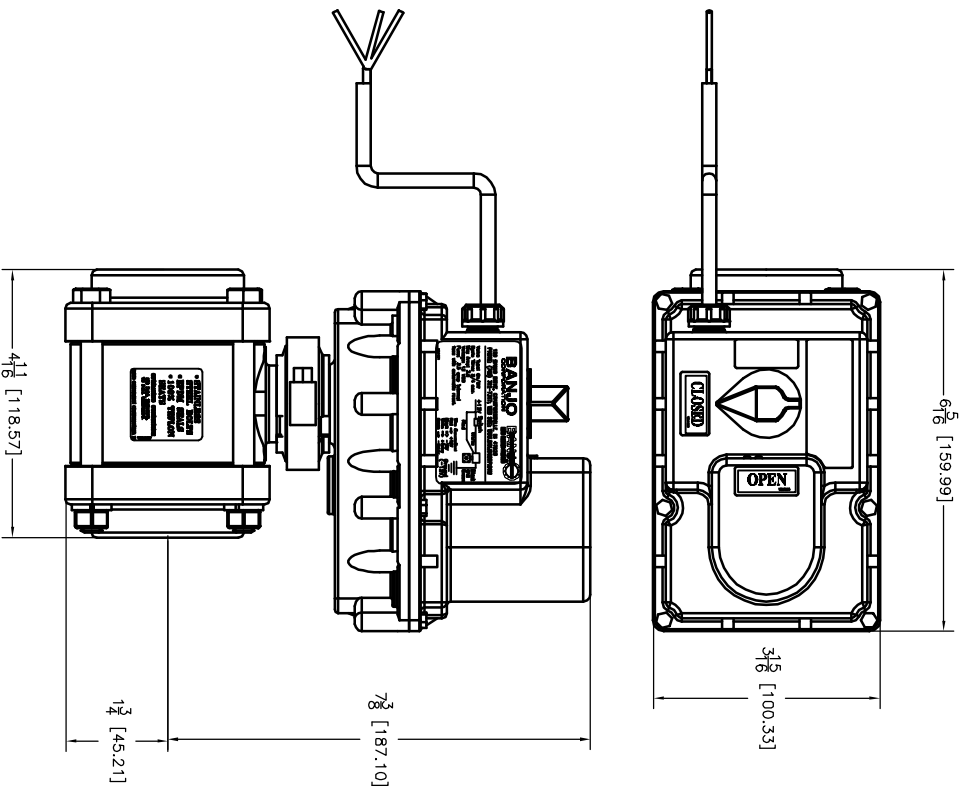

Parts List

Item Qty	Part Number	Description
1	FC100	1" Flange Clamp
2	EV150XR1	1 1/2" Valve Only
3	EV4100	1 1/4 sec, 3 wire EV Motor
4	MVE004	Weep Hole Filter

PART NO. EV150
TITLE 1 1/2" Electric Valve 1 1/4 Sec, 3 Wire, On/Off