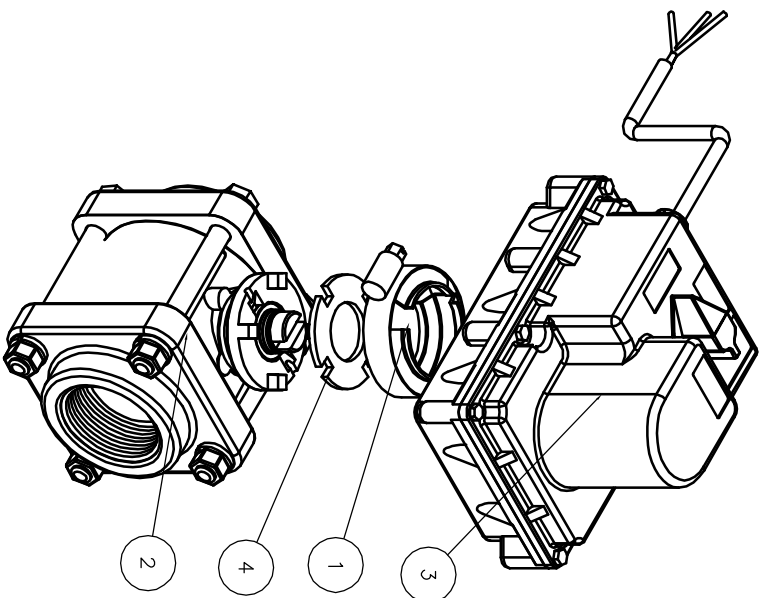

Parts List

Item Qty	Part Number	Description
1	FC100	1" Flange Clamp
2	EV150XR1	1 1/2" Valve Only
3	EV4100	1 1/4 sec, 3 wire EV Motor
4	MVE004	Weep Hole Filter

PART NO. EV150
TITLE 1 1/2" Electric Valve 1 1/4 Sec, 3 Wire, On/Off