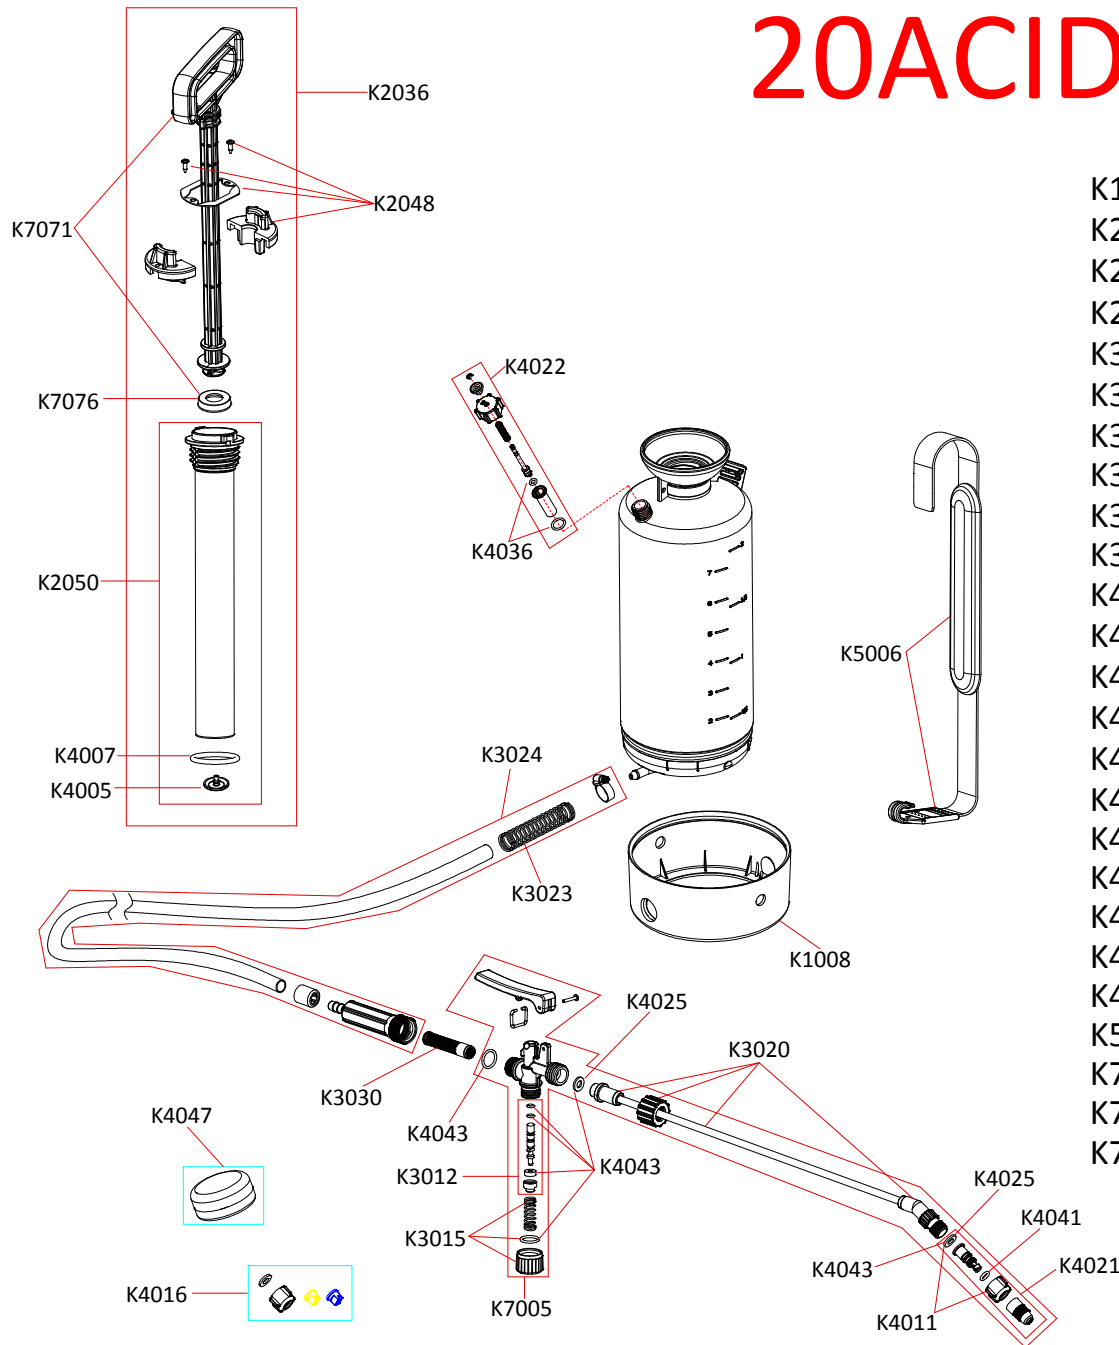

# 20ACID

- K1008 YELLOW BASE FOR 1 & 2 GALLON COMPRESSION
- K2036 COMPLETE PUMP MODULE (ACID)
- K2048 PUMP TUBE CAPS (2)
- K2050 PUMP TUBE W/ CHECK VALVE (ACID)
- K3012 PLASTIC SPINDLE SET (ACID)
- K3015 PLUG SET (ACID)
- K3020 PVC WAND - 20" (ACID)
- K3023 PROTECTIVE HOSE SPRING
- K3024 FLEXIBLE HOSE & GRIP FILTER (ACETONE)
- K3030 SPRAY GUN FILTER
- K4005 CHECK VALVE FOR ACID
- K4007 LARGE O-RING FOR PUMP TUBE (BLACK)
- K4011 NOZZLE HOLDER (ACID)
- K4016 PLASTIC SPRAY TIP SET (ACID)
- K4021 ADJUSTABLE PLASTIC NOZZLE (ACID)
- K4022 PRESSURE RELIEF VALVE (ACID)
- K4025 WASHERS SET FOR SPRAY GUN
- K4036 O-RING SET FOR PRESSURE RELIEF VALVE
- K4041 O-RING FOR ADJUSTABLE NOZZLE
- K4043 O-RING & WAHSER SET FOR SPRAY GUN
- K4047 SILICONE GREASE
- K5006 PADDED SHOULDER STRAP
- K7005 SPRAY GUN A9 - FITS ACID
- K7071 LEVER WITH PLUNGER
- K7076 PUMP PLUNGER