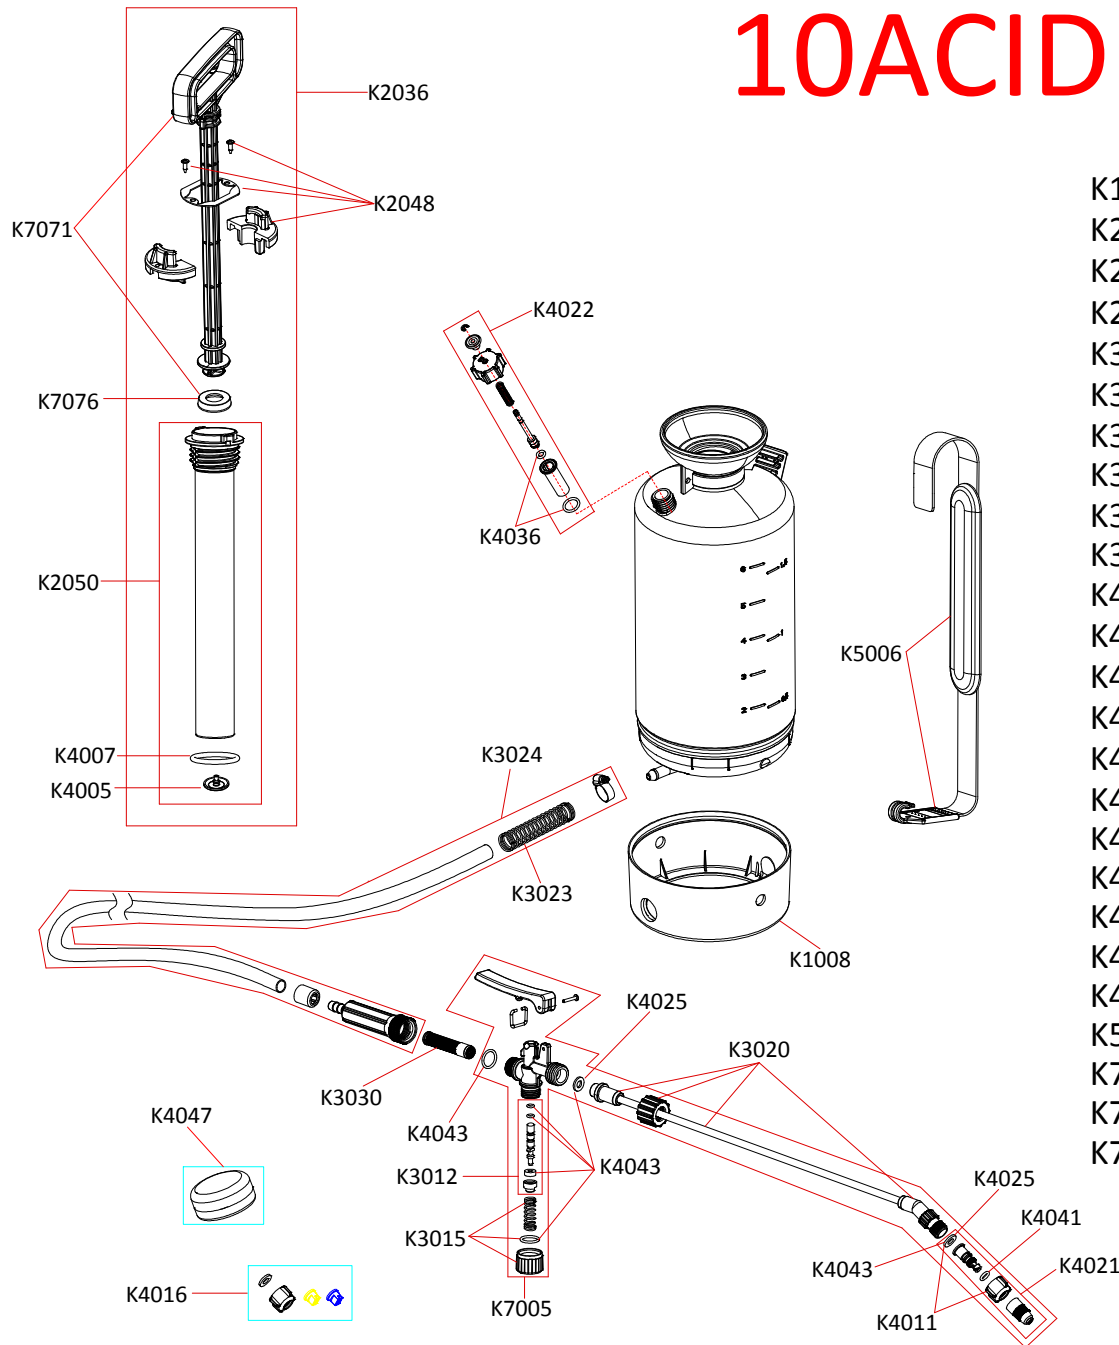

10ACID

- K1008 YELLOW BASE FOR 1 & 2 GALLON COMPRESSION
- K2036 COMPLETE PUMP MODULE (ACID)
- K2048 PUMP TUBE CAPS (2)
- K2050 PUMP TUBE W/ CHECK VALVE (ACID)
- K3012 PLASTIC SPINDLE SET (ACID)
- K3015 PLUG SET (ACID)
- K3020 PVC WAND - 20" (ACID)
- K3023 PROTECTIVE HOSE SPRING
- K3024 FLEXIBLE HOSE & GRIP FILTER (ACETONE)
- K3030 SPRAY GUN FILTER
- K4005 CHECK VALVE FOR ACID
- K4007 LARGE O-RING FOR PUMP TUBE (BLACK)
- K4011 NOZZLE HOLDER (ACID)
- K4016 PLASTIC SPRAY TIP SET (ACID)
- K4021 ADJUSTABLE PLASTIC NOZZLE (ACID)
- K4022 PRESSURE RELIEF VALVE (ACID)
- K4025 WASHERS SET FOR SPRAY GUN
- K4036 O-RING SET FOR PRESSURE RELIEF VALVE
- K4041 O-RING FOR ADJUSTABLE NOZZLE
- K4043 O-RING & WAHSER SET FOR SPRAY GUN
- K4047 SILICONE GREASE
- K5006 PADDED SHOULDER STRAP
- K7005 SPRAY GUN A9 - FITS ACID
- K7071 LEVER WITH PLUNGER
- K7076 PUMP PLUNGER