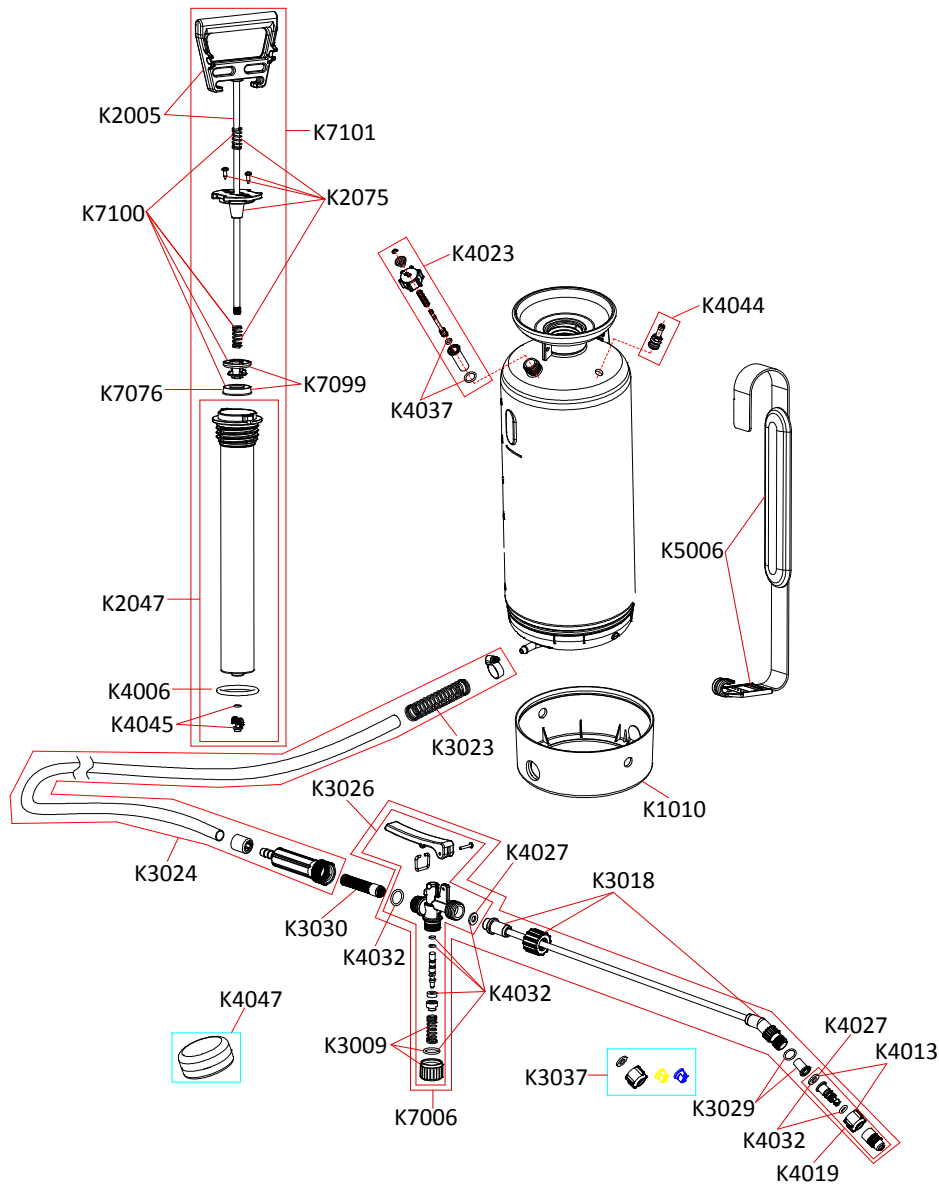

35ACT

- K1010 RED BASE FOR 3 GALLON ACETONE SPRAYER
- K2005 PUMP HANDLE B - BLACK
- K2047 PUMP MODULE (ACETONE)
- K2075 SCREW SET & SPRING FOR TOP OF PUMP
- K3009 PLUG SET (ACETONE)
- K3018 BRASS SPRAY WAND - 20"
- K3023 PROTECTIVE HOSE SPRING
- K3024 FLEXIBLE HOSE & GRIP FILTER (ACETONE)
- K3026 SPRAY GUN PARTS SET (ACETONE)
- K3029 STRAINER WITH CHECK VALVE (ACETONE)
- K3030 SPRAY GUN FILTER
- K3037 PLASTIC SPRAY TIP SET
- K4006 LARGE O-RING FOR PUMP TUBE (ACETONE)
- K4013 NOZZLE HOLDER (ACETONE)
- K4019 ADJUSTABLE PLASTIC NOZZLE (ACETONE)
- K4023 PRESSURE RELIEF VALVE (ACETONE)
- K4027 WASHER SET (ACETONE)
- K4032 O-RING & WASHER SET FOR GUN (ACETONE)
- K4037 O-RING SET FOR PRESSURE RELIEF VALVE (ACETONE)
- K4044 PRESSURE RELIEF VALVE
- K4045 ANTENNA & O-RING (ACETONE)
- K4047 SILICONE GREASE
- K5006 PADDED SHOULDER STRAP
- K7006 SPRAY GUN A10 - FITS ACETONE
- K7076 PUMP PLUNGER
- K7099 PLUNGER SET
- K7100 PLUNGER SET
- K7101 PUMP MODULE