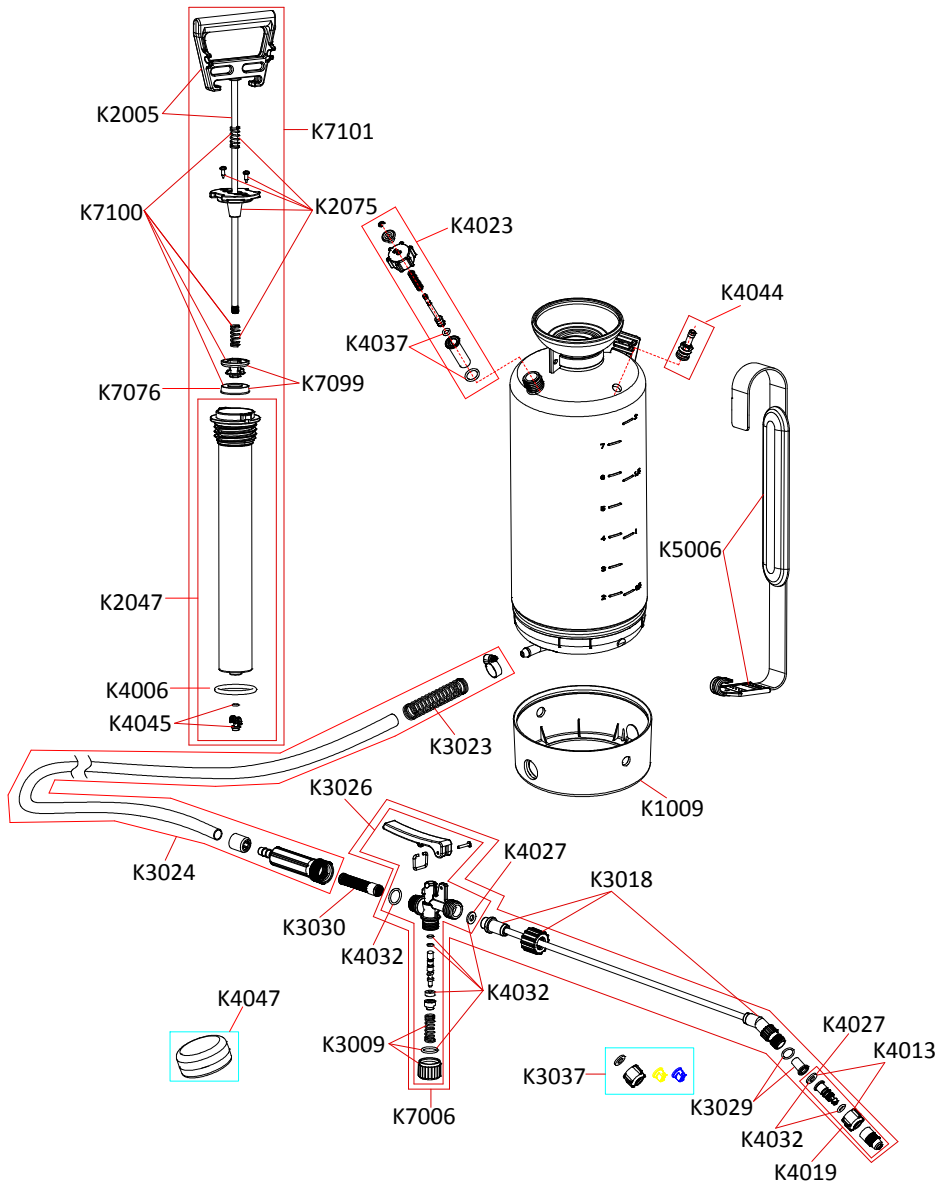

20ACT

- K1009 RED BASE FOR 2 GALLON ACETONE SPRAYER
- K2005 PUMP HANDLE B - BLACK
- K2047 PUMP MODULE (ACETONE)
- K2075 SCREW SET & SPRING FOR TOP OF PUMP
- K3009 PLUG SET (ACETONE)
- K3018 BRASS SPRAY WAND - 20"
- K3023 PROTECTIVE HOSE SPRING
- K3024 FLEXIBLE HOSE & GRIP FILTER (ACETONE)
- K3026 SPRAY GUN PARTS SET (ACETONE)
- K3029 STRAINER WITH CHECK VALVE (ACETONE)
- K3030 SPRAY GUN FILTER
- K3037 PLASTIC SPRAY TIP SET
- K4006 LARGE O-RING FOR PUMP TUBE (ACETONE)
- K4013 NOZZLE HOLDER (ACETONE)
- K4019 ADJUSTABLE PLASTIC NOZZLE (ACETONE)
- K4023 PRESSURE RELIEF VALVE (ACETONE)
- K4027 WASHER SET (ACETONE)
- K4032 O-RING & WASHER SET FOR GUN (ACETONE)
- K4037 O-RING SET FOR PRESSURE RELIEF VALVE (ACETONE)
- K4044 PRESSURE RELIEF VALVE
- K4045 ANTENNA & O-RING (ACETONE)
- K4047 SILICONE GREASE
- K5006 PADDED SHOULDER STRAP
- K7006 SPRAY GUN A10 - FITS ACETONE
- K7076 PUMP PLUNGER
- K7099 PLUNGER SET
- K7100 PLUNGER SET
- K7101 PUMP MODULE