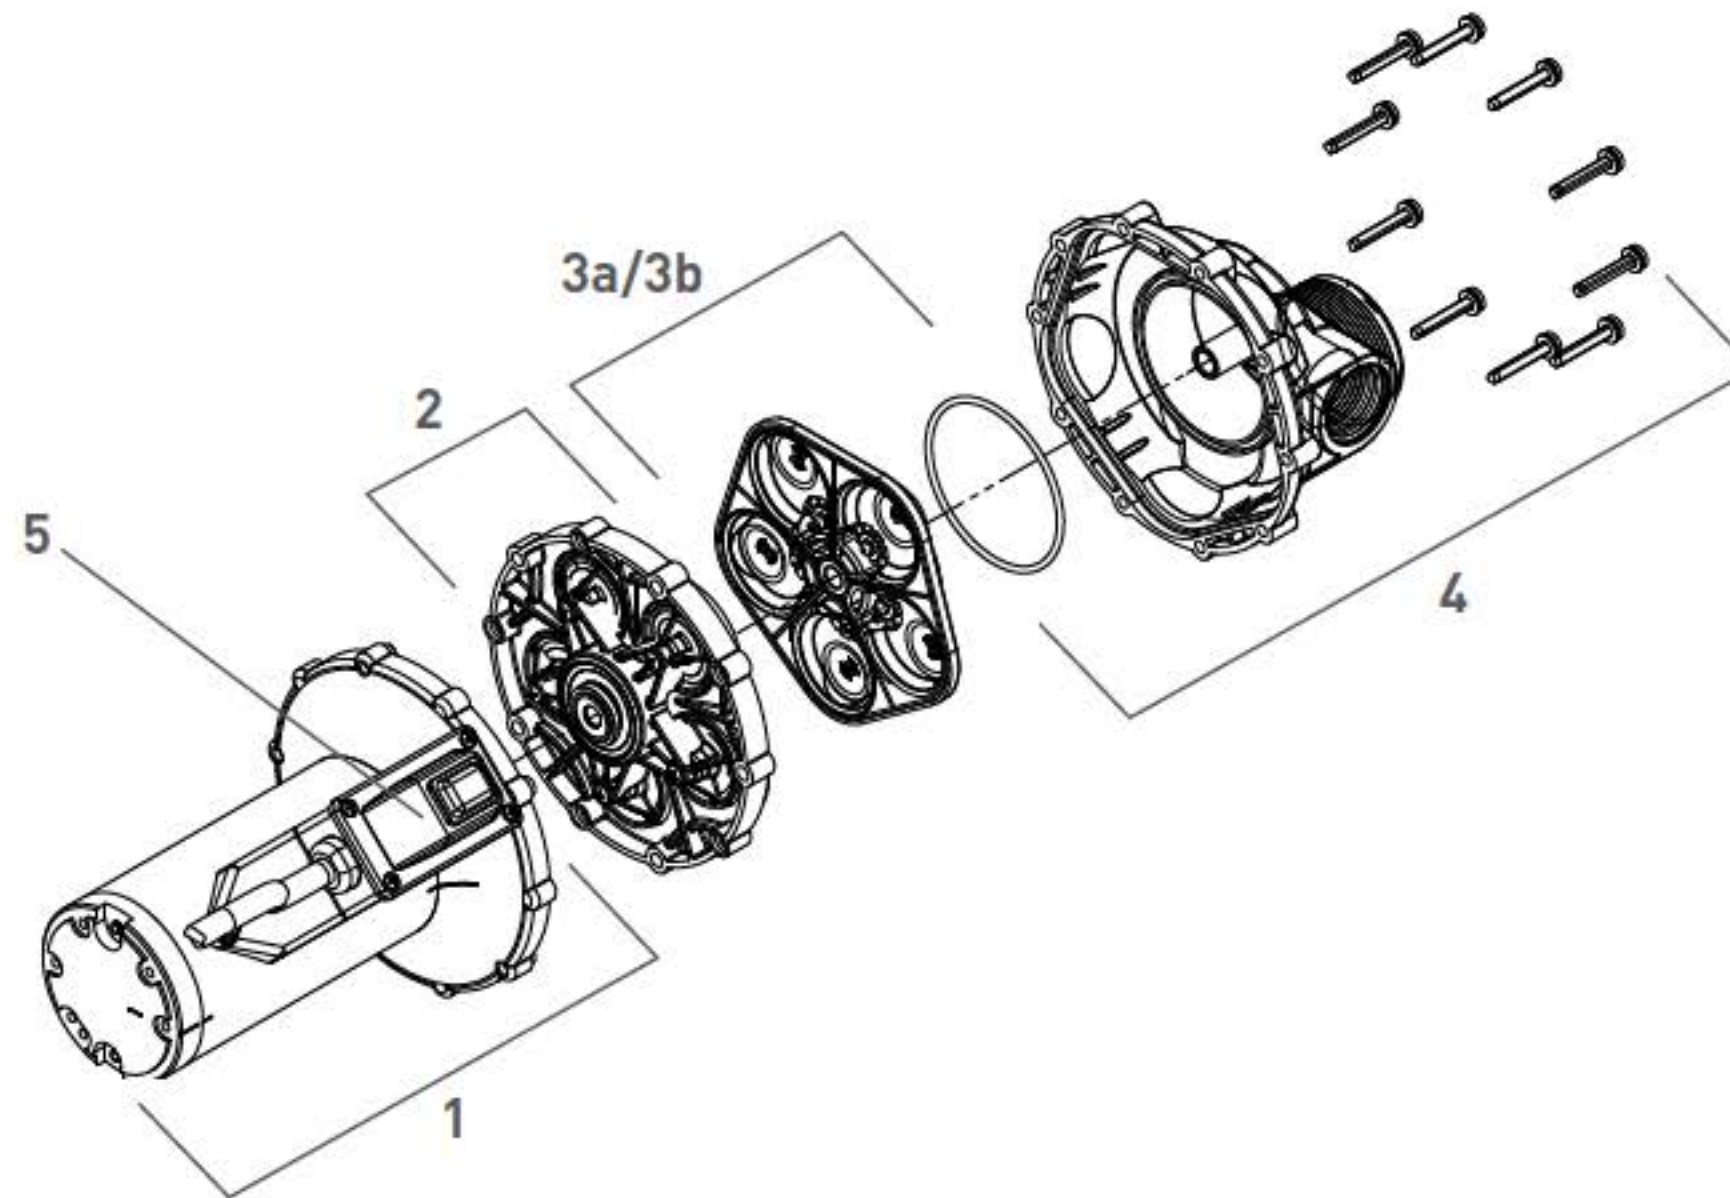

SF-1100 and SF-1105 Dispensing Pump Kits

SF-1100/SF-1105 Kits List

Item	Kit Part No.	Description
1	94-718-00	Motor Assembly Kit
2	94-719-00	Diaphragm/Lower Housing/Drive Assembly Kit
3a	94-720-00	Valve Housing Assembly Kit (EPDM)
3b	94-720-05	Valve Housing Assembly Kit (Viton)
4	94-721-00	Upper Housing Assembly Kit
5	94-747-00	Rocker Switch Kit