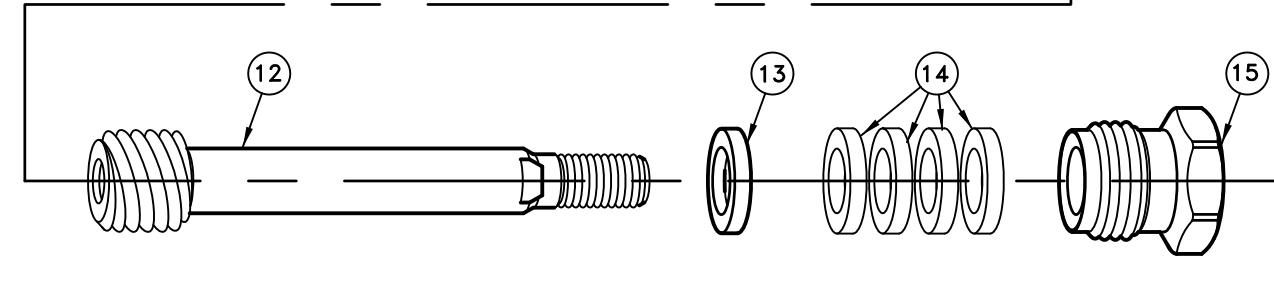

ITEM NO.	PART NO.	DESCRIPTION	
1	CP1325-AL	Cap, Aluminum	
2	D__	Orifice Disc, Hardened Stainless Steel (Specify Size)	
*	3	CP4743-NY	Gasket, Nylon
	4	CP10566-AL	Nozzle Housing, Aluminum
*	5	10565-1-NY-AL	Seat Plug, Seat Plate, Washer & Core Sub-Assembly Nylon Core, Viton Plate with Aluminum Seat Plug
	6	CP10571-3-NY	Guide Vane, Nylon (Black)
	7	CP45196-NYB	Gasket, Nylon (Black) (2 Required)
	8	CP10576-416SS	Stem, Type 416 Stainless Steel
	9	CP6604-AL	Tubing, Aluminum
	10	CP6618-AL	Nut, Aluminum
	11	CP6898-GH-AL	Inlet Body, Garden Hose (Female) Thread, Aluminum (For AA143-AL-GH)
		CP6898-3/4-AL	Inlet Body, 3/4" NPT (Female) Thread, Aluminum (For AA143-AL-3/4)
	12	CP5882-NP	Hand Grip Stud, Brass-Nickel Plated
	13	CP5883-AL	Packing Washer, Aluminum
*	14	CP5809-LEA	Packing, Thermo-Leather (4 Required)
	15	CP5811-AL	Packing Screw, Aluminum
	16	CP5884-INP	Hand Grip Collar, Steel-Nickel Plated
	17	CP5994-NY	Hand Grip, Nylon
	18	CP5813-AL	Hand Grip Nut, Aluminum
	19	CP5808-POL	Garden Hose Gasket, Polyethylene
PK-AB143-AL-KIT Spare Parts Kit (Includes items marked with *)			
No. AA143-AL-GH-__ GunJet® Spray Gun, Aluminum (Specify Orifice Size in Part Number)			
No. AA143-AL-3/4-6 GunJet® Spray Gun, Aluminum			

**DESCRIPTION:**  
 AA143-AL  
 ALUMINUM TWIST-HANDEL  
 GUNJET® SPRAY GUN

**Spraying Systems Co.®**  
 Spray Nozzles and Accessories  
 P.O. Box 7900 - Wheaton, IL 60189-7900

Rev. No. 1	PARTS LIST NO. <b>PL143</b> SHEET OF
Ref.	