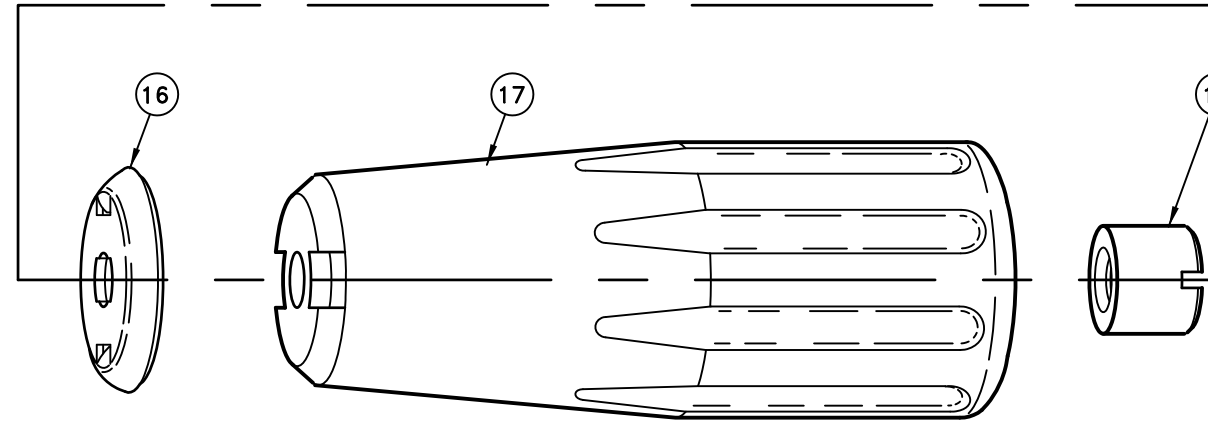

ITEM NO.	PART NO.	DESCRIPTION	
1	CP1325-AL	Cap, Aluminum	
2	D__	Orifice Disc, Hardened Stainless Steel (Specify Size)	
*	3	CP4743-NY	Gasket, Nylon
	4	CP10566-AL	Nozzle Housing, Aluminum
*	5	10565-1-NY-AL	Seat Plug, Seat Plate, Washer & Core Sub-Assembly Nylon Core, Viton Plate with Aluminum Seat Plug
	6	CP10571-3-NY	Guide Vane, Nylon (Black)
	7	CP45196-NYB	Gasket, Nylon (Black) (2 Required)
	8	CP10576-416SS	Stem, Type 416 Stainless Steel
	9	CP6604-AL	Tubing, Aluminum
	10	CP6618-AL	Nut, Aluminum
	11	CP6898-GH-AL	Inlet Body, Garden Hose (Female) Thread, Aluminum (For AA143-AL-GH)
		CP6898-3/4-AL	Inlet Body, 3/4" NPT (Female) Thread, Aluminum (For AA143-AL-3/4)
	12	CP5882-NP	Hand Grip Stud, Brass-Nickel Plated
	13	CP5883-AL	Packing Washer, Aluminum
*	14	CP5809-LEA	Packing, Thermo-Leather (4 Required)
	15	CP5811-AL	Packing Screw, Aluminum
	16	CP5884-INP	Hand Grip Collar, Steel-Nickel Plated
	17	CP5994-NY	Hand Grip, Nylon
	18	CP5813-AL	Hand Grip Nut, Aluminum
	19	CP5808-POL	Garden Hose Gasket, Polyethylene
PK-AB143-AL-KIT Spare Parts Kit (Includes items marked with *)			
No. AA143-AL-GH-__ GunJet® Spray Gun, Aluminum (Specify Orifice Size in Part Number)			
No. AA143-AL-3/4-6 GunJet® Spray Gun, Aluminum			

**DESCRIPTION:**  
 AA143-AL  
 ALUMINUM TWIST-HANDEL  
 GUNJET® SPRAY GUN

**Spraying Systems Co.®**  
 Spray Nozzles and Accessories  
 P.O. Box 7900 - Wheaton, IL 60189-7900

Rev. No. 1	PARTS LIST NO. <b>PL143</b> SHEET OF
Ref.	