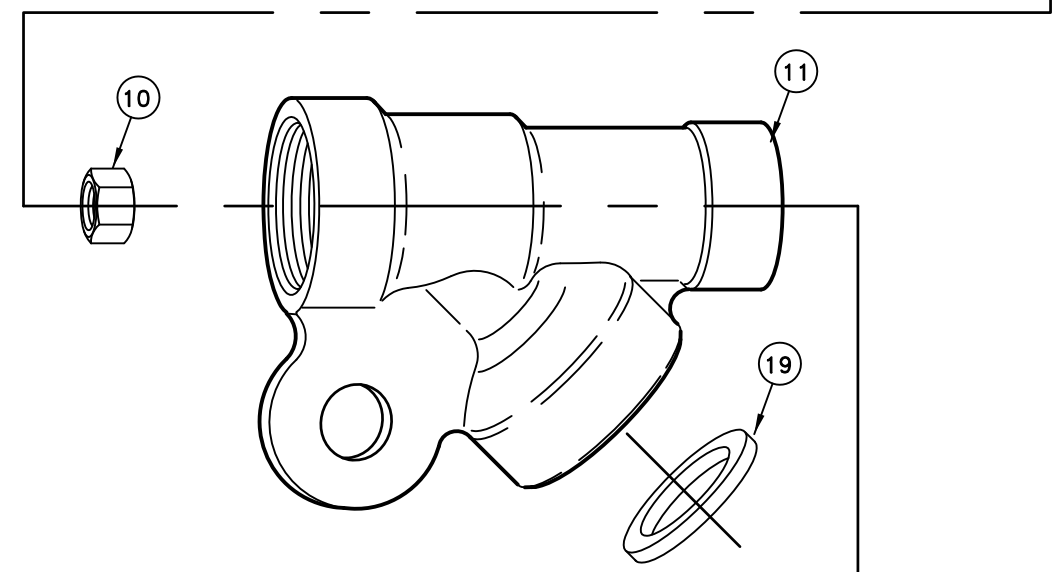

ITEM NO.	PART NO.	DESCRIPTION	
1	CP1325-AL	Cap, Aluminum	
2	D__	Orifice Disc, Hardened Stainless Steel (Specify Size)	
*	3	CP4743-NY	Gasket, Nylon
	4	CP10566-AL	Nozzle Housing, Aluminum
*	5	10565-1-NY-AL	Seat Plug, Seat Plate, Washer & Core Sub-Assembly Nylon Core, Viton Plate with Aluminum Seat Plug
	6	CP10571-3-NY	Guide Vane, Nylon (Black)
	7	CP45196-NYB	Gasket, Nylon (Black) (2 Required)
	8	CP10576-416SS	Stem, Type 416 Stainless Steel
	9	CP6604-AL	Tubing, Aluminum
	10	CP6618-AL	Nut, Aluminum
	11	CP6898-GH-AL	Inlet Body, Garden Hose (Female) Thread, Aluminum (For AA143-AL-GH)
		CP6898-3/4-AL	Inlet Body, 3/4" NPT (Female) Thread, Aluminum (For AA143-AL-3/4)
	12	CP5882-NP	Hand Grip Stud, Brass-Nickel Plated
	13	CP5883-AL	Packing Washer, Aluminum
*	14	CP5809-LEA	Packing, Thermo-Leather (4 Required)
	15	CP5811-AL	Packing Screw, Aluminum
	16	CP5884-INP	Hand Grip Collar, Steel-Nickel Plated
	17	CP5994-NY	Hand Grip, Nylon
	18	CP5813-AL	Hand Grip Nut, Aluminum
	19	CP5808-POL	Garden Hose Gasket, Polyethylene
PK-AB143-AL-KIT Spare Parts Kit (Includes items marked with *)			
No. AA143-AL-GH-__ GunJet® Spray Gun, Aluminum (Specify Orifice Size in Part Number)			
No. AA143-AL-3/4-6 GunJet® Spray Gun, Aluminum			

**DESCRIPTION:**  
 AA143-AL  
 ALUMINUM TWIST-HANDEL  
 GUNJET® SPRAY GUN

**Spraying Systems Co.®**  
 Spray Nozzles and Accessories  
 P.O. Box 7900 - Wheaton, IL 60189-7900

Rev. No. 1	PARTS LIST NO. <b>PL143</b> SHEET OF
Ref.	