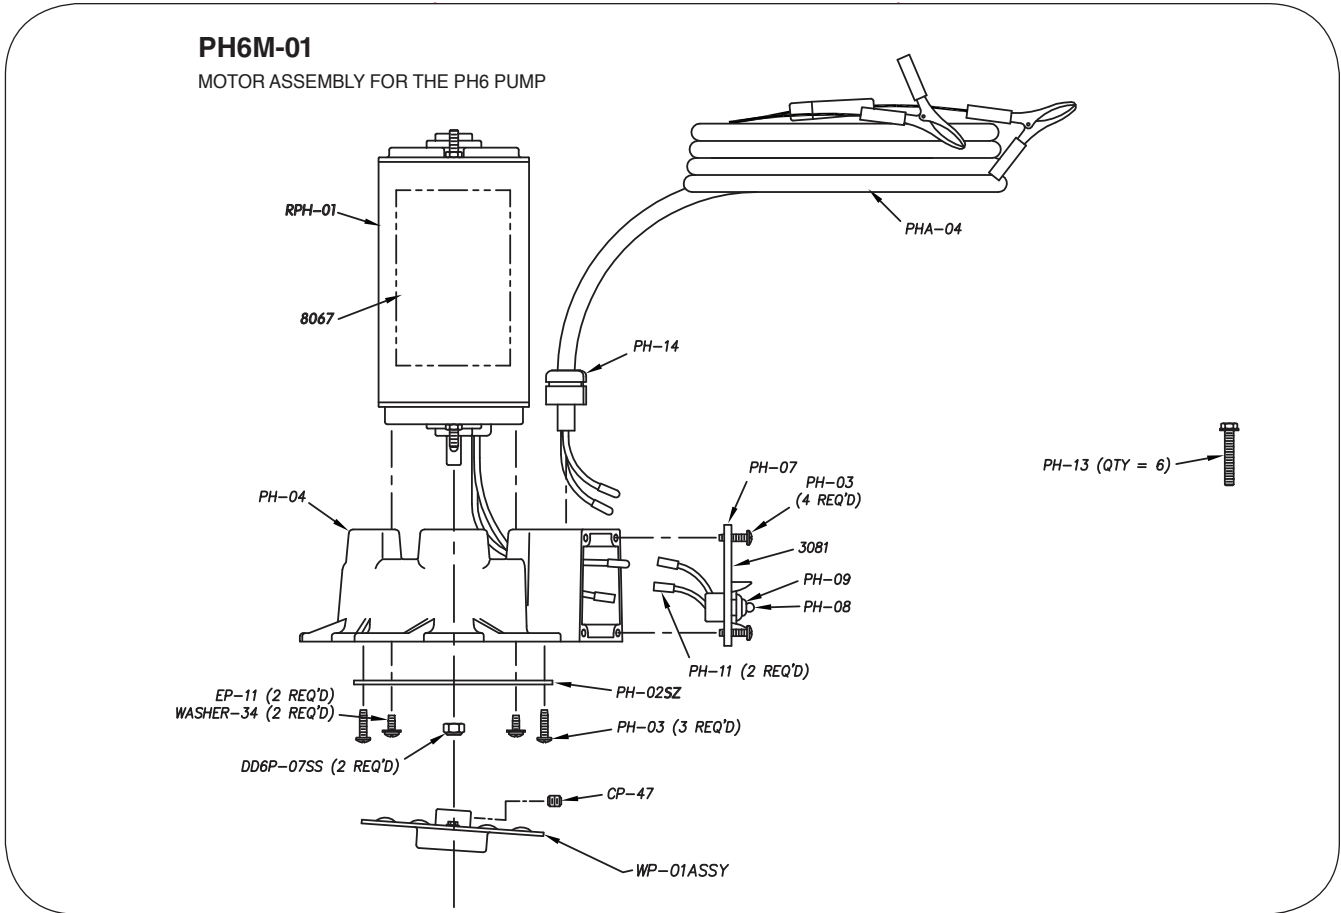

PH6 Pump Kits

PHP KIT-01
CARTRIDGE KIT FOR PH6 PUMP WITH EPDM BOTTOM GASKET AND O-RING

Labels: SS6P-D (W/EPDM O-RING SS6P-44), LF-03EPDM

PHP KIT-01V
VITON BOTTOM GASKET AND O-RING

PHP KIT-01E
CARTRIDGE KIT FOR PH6 PUMP WITH ELECTROPOLISHED VALVES

Labels: SS6P-GR (W/VITON O-RING SS6P-44V), PH-43

PHP KIT-01EPOXY
SEVERE DUTY PUMP CARTRIDGE KIT FOR PH6 PUMP WITH EPOXY VALVES

Labels: SS6P-E (W/VITON O-RING SS6P-44V), PH-43

PH6 Pump Kits