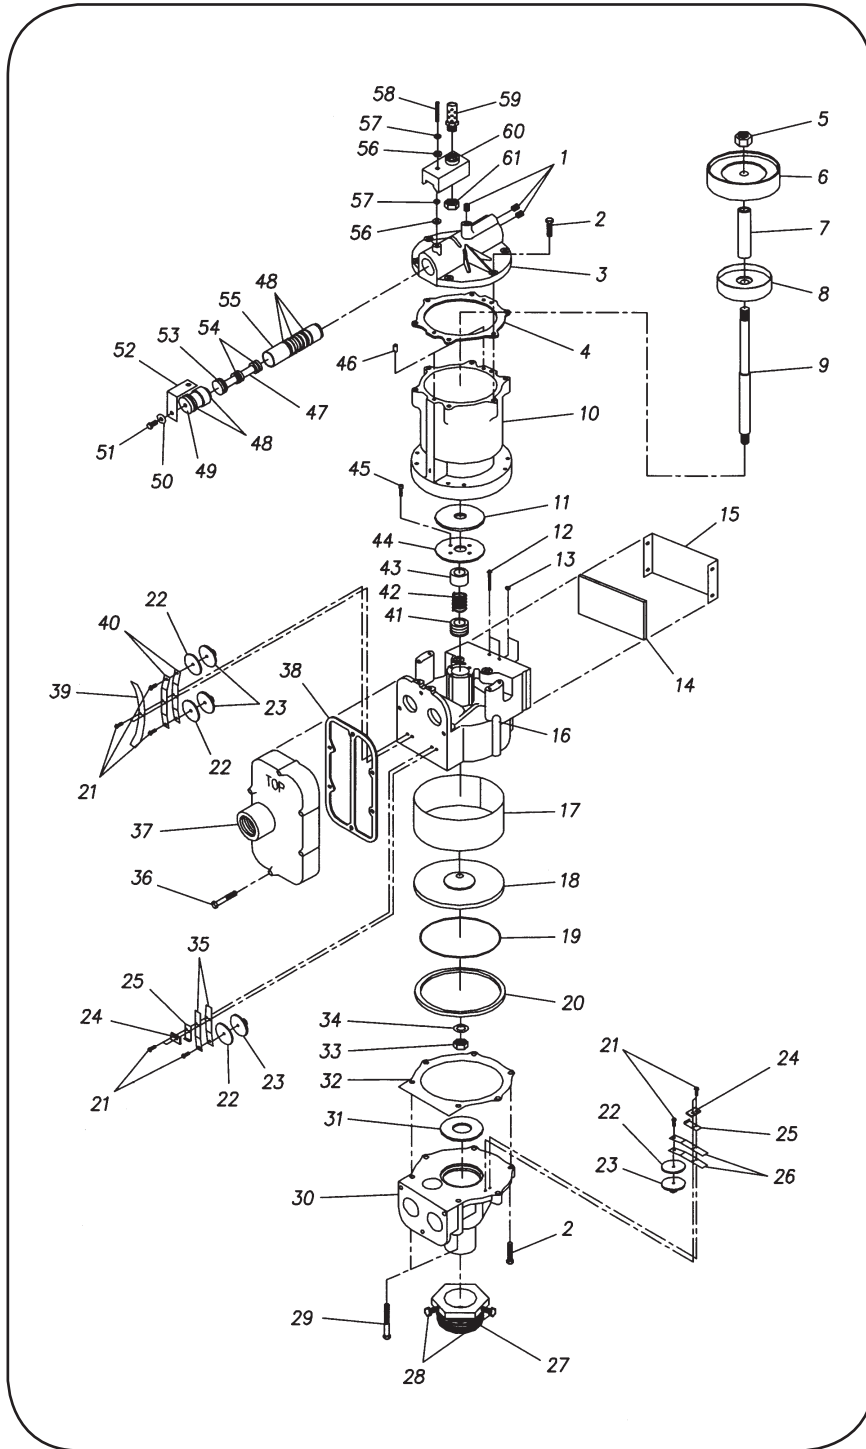

AP-30 Air Piston Pump Unit Parts List

AP-30 Air Piston Pump Parts List

ITEM NUMBER	PART NUMBER	QTY	DESCRIPTION	AVAILABLE AS
1	AP-08	3	PIPE PLUG	AP-30 KIT-03, AP-30 KIT-06
2	BP-32	10	HEX HEAD SCREW	AP-30 KIT-03
3	AP-01	1	SPOOL VALVE HSG	AP-30 KIT-06
4	AP-11	1	GASKET	AP-30 KIT-08, AP-30 KIT-06
5	AP-14	1	HEX NUT	AP-30 KIT-03, AP-30 KIT-02
6	AP-15	1	LARGE RUBBERIZED PISTON	PART
7	AP-17	1	SPACER	AP-30 KIT-02
8	AP-18	1	SMALL RUBBERIZED PISTON	PART
9	AP-16	1	PISTON ROD	AP-30 KIT-02
10	AP-12	1	AIR MOTOR HOUSING	AP-30 KIT-02
11	AP-19	1	FOAM WASHER	AP-30 KIT-02
12	AP-54	8	HEX SCREW	AP-30 KIT-03
13	AP-86	2	NUT	AP-30 KIT-03
14	BP-38	1	BREATHER FILTER	AP-30 KIT-04
15	AP-45	1	BREATHER COVER FOR AIR PUMPS	AP-30 KIT-04
16	AP-44	1	UPPER HOUSING	PART
17	BP-17	1	STAINLESS STEEL PISTON LINER	AP-30 KIT-07
18	BP-18	1	PISTON	AP-30 KIT-07
19	BP-19A	1	O-RING	AP-30 KIT-07
20	BP-19	1	PISTON RING	AP-30 KIT-07, AP-30 KIT
21	BP-20	10	PAN HEAD SCREW	AP-30 KIT
22	AP-36A	4	SS VALVE BACKUP	AP-30 KIT
23	BP-25	4	VALVE	AP-30 KIT
24	BP-21	2	VALVE SPRING BASE	AP-30 KIT
25	BP-35	2	SINGLE VALVE SPRING BACKUP	AP-30 KIT
26	BP-36	2	SINGLE VALVE SPRING	AP-30 KIT
27	BP-29	1	VENTED BUNG ADAPTER	AP-30 KIT-05
28	BP-30	2	HEX HEAD SCREW	AP-30 KIT-03, AP-30 KIT-05
29	BP-28	2	HEX HEAD SCREW	AP-30 KIT-03
30	BP-31	1	LOWER HOUSING	AP-30 KIT-01
31	BP-67	1	ALUMINUM WASHER	AP-30 KIT-01
32	BP-33	1	BOTTOM GASKET	AP-30 KIT-01, AP-30 KIT
33	BP-12	1	THIN NUT	AP-30 KIT-03
34	BP-12W	1	LOCK WASHER	AP-30 KIT-03
35	BP-36	4	SINGLE VALVE SPRING	AP-30 KIT
36	BP-26	6	HEX HEAD SCREW	AP-30 KIT-03
37	BP-16	1	VALVE HOUSING	PART
38	BP-27	1	GASKET	AP-30 KIT
39	AP-23	1	DOUBLE VALVE SUPPORT	AP-30 KIT
40	BP-23	2	DOUBLE VALVE SPRING	AP-30 KIT
41	BP-09	1	CHEVRON PACKING ASSY.	AP-30 KIT
42	BP-08	1	SPRING	AP-30 KIT-02
43	BP-07	1	TEFLON PACKING	AP-30 KIT
44	AP-20	1	WASHER PLATE	AP-30 KIT-02
45	AP-49	4	ALLEN HEAD CAP SCREW	AP-30 KIT-03
46	AP-62	2	STAINLESS SPIRAL PIN	AP-30 KIT-02
47	AP-10	1	SPOOL	AP-30 KIT-06, AP-30 KIT-08
48	AP-06	5	O-RING	AP-30 KIT, AP-30 KIT-06
49	AP-51	1	PLUG	AP-30 KIT-06, AP-30 KIT-08
50	AP-53A	1	WASHER	AP-30 KIT-03, AP-30 KIT-06, AP-30 KIT-08
51	AP-52	1	HEX SCREW	AP-30 KIT-06, AP-30 KIT-03, AP-30 KIT-08
52	AP-63	1	PLUG RETAINER	AP-30 KIT-06, AP-30 KIT-08
53	AP-05	1	O-RING	AP-30 KIT, AP-30 KIT-06, AP-30 KIT-08
54	AP-07	2	O-RING	AP-30 KIT, AP-30 KIT-06, AP-30 KIT-08
55	AP-03	1	SPOOL SLEEVE	AP-30 KIT-06, AP-30 KIT-08
56	DD6P-09SS	2	SS FLAT WASHER	AP-30 KIT-06, AP-90 KIT, AP-30 KIT-03
57	AP-02A	2	THIN NUT	AP-30 KIT-03, AP-90 KIT, AP-30 KIT-06
58	AP4-52	1	SET SCREW	AP-30 KIT-03, AP-90 KIT
59	AP4-54	1	AIR MUFFLER	AP-30 KIT-06, AP-90 KIT
60	AP-90	1	EXHAUST MANIFOLD	AP-30 KIT-06, AP-90 KIT
61	AP-92	1	NPT JAM NUT ZINC PLATED	AP-30 KIT-03, AP-90 KIT, AP-30 KIT-06
61	AP-93	2	SET SCREW	
61	BP-65A	1	FILTER	