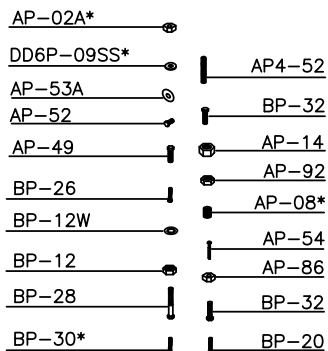

AP-30 Air Piston Pump Kits

AP-30 Air Piston Pump Kits

AP-30 Air Piston Pump Kits

AP-30 KIT-01
LOWER HOUSING REPAIR KIT

KIT INCLUDES:
LOWER HOUSING, BOTTOM GASKET, WASHER AND INSTRUCTION MANUAL.

AP-30 KIT-04
AP-30 BREATHER COVER KIT

KIT INCLUDES:
BREATHER FILTER, BREATHER COVER AND PUMP LABEL.

AP-30 KIT-05
AP-30 BUNG ADAPTER KIT

KIT INCLUDES:
VENTED BUNG ADAPTER AND SCREWS.

AP-30 KIT-03
AP-30 COMPLETE SCREW & NUT KIT

KIT CONTAINS:
NUTS, WASHERS, SCREWS, AND PIPE PLUG.