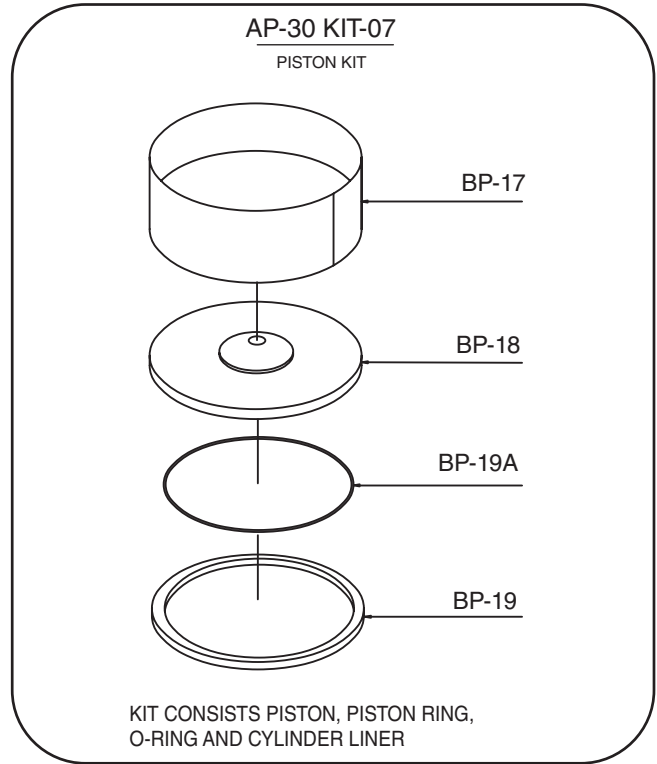

AP-30 Air Piston Pump Kits

AP-30 Air Piston Pump Kits

AP-30 Air Piston Pump Kits

AP-30 KIT-01
LOWER HOUSING REPAIR KIT

KIT INCLUDES:
LOWER HOUSING, BOTTOM GASKET, WASHER AND INSTRUCTION MANUAL.

AP-30 KIT-04
AP-30 BREATHER COVER KIT

KIT INCLUDES:
BREATHER FILTER, BREATHER COVER AND PUMP LABEL.

AP-30 KIT-05
AP-30 BUNG ADAPTER KIT

KIT INCLUDES:
VENTED BUNG ADAPTER AND SCREWS.

AP-30 KIT-03
AP-30 COMPLETE SCREW & NUT KIT

KIT CONTAINS:
NUTS, WASHERS, SCREWS, AND PIPE PLUG.

AP-30 KIT-02
AIR HOUSING KIT W/ROLL PINS & SET SCREWS

KIT INCLUDES:
AIR MOTOR HOUSING, SCREWS, SPIRAL PIN, FOAM WASHER, WASHER PLATE, SPACER, SPRING, HEX NUT AND PISTON ROD.

AP-90 KIT
AP-30 MUFFLER UPGRADE KIT