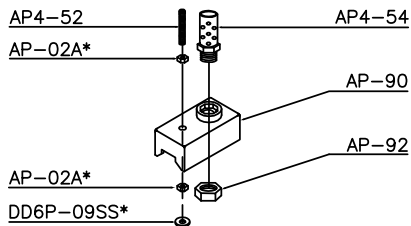

KIT INCLUDES:
BREATHER FILTER, BREATHER COVER AND PUMP LABEL.

AP-30 KIT-05
AP-30 BUNG ADAPTER KIT

KIT INCLUDES:
VENTED BUNG ADAPTER AND SCREWS.

AP-30 KIT-03
AP-30 COMPLETE SCREW & NUT KIT

KIT CONTAINS:
NUTS, WASHERS, SCREWS, AND PIPE PLUG.

AP-30 KIT-02
AIR HOUSING KIT W/ROLL PINS & SET SCREWS

KIT INCLUDES:
AIR MOTOR HOUSING, SCREWS, SPIRAL PIN, FOAM WASHER, WASHER PLATE, SPACER, SPRING, HEX NUT AND PISTON ROD.

AP-90 KIT
AP-30 MUFFLER UPGRADE KIT