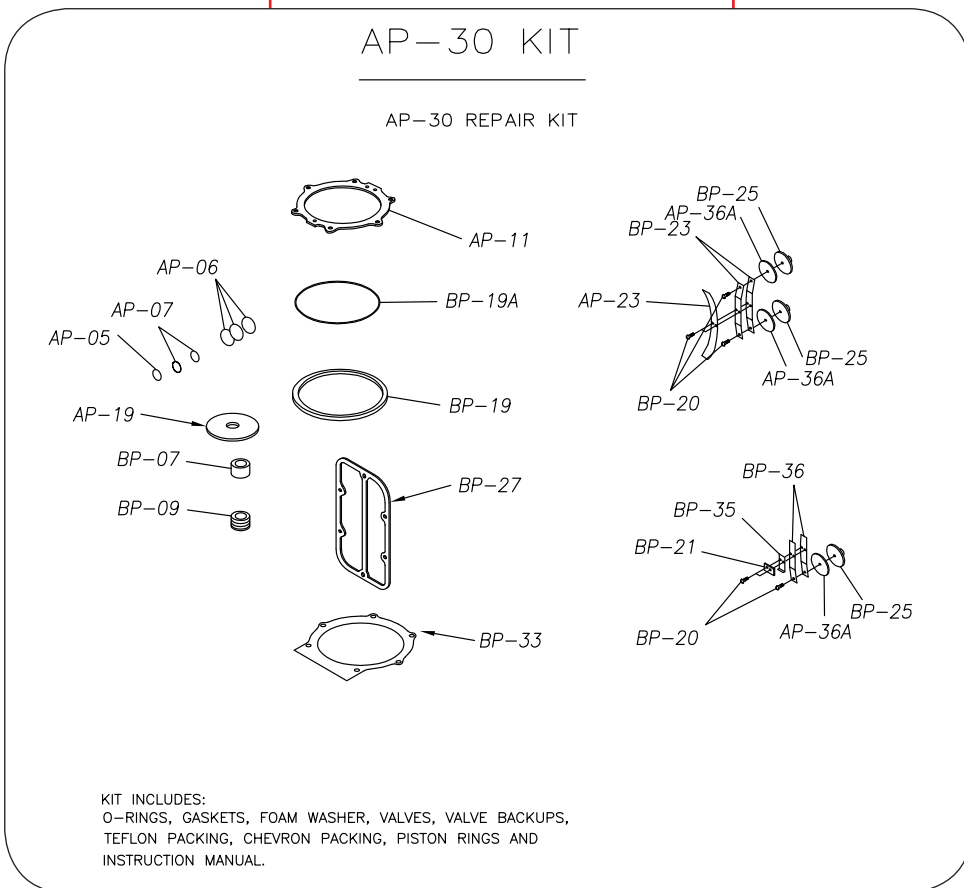

AP-30 Air Piston Pump Kits

AP-30 Air Piston Pump Kits

AP-30 Air Piston Pump Kits

AP-30 KIT-01
LOWER HOUSING REPAIR KIT

KIT INCLUDES:
LOWER HOUSING, BOTTOM GASKET, WASHER AND INSTRUCTION MANUAL.

AP-30 KIT-04
AP-30 BREATHER COVER KIT

KIT INCLUDES:
BREATHER FILTER, BREATHER COVER AND PUMP LABEL.

AP-30 KIT-05
AP-30 BUNG ADAPTER KIT

KIT INCLUDES:
VENTED BUNG ADAPTER AND SCREWS.

AP-30 KIT-03
AP-30 COMPLETE SCREW & NUT KIT

KIT CONTAINS:
NUTS, WASHERS, SCREWS, AND PIPE PLUG.

AP-30 KIT-02
AIR HOUSING KIT W/ROLL PINS & SET SCREWS

KIT INCLUDES:
AIR MOTOR HOUSING, SCREWS, SPIRAL PIN, FOAM WASHER, WASHER PLATE, SPACER, SPRING, HEX NUT AND PISTON ROD.

AP-90 KIT
AP-30 MUFFLER UPGRADE KIT

KIT INCLUDES:
EXHAUST MANIFOLD, AIR MUFFLER, NUTS, WASHERS AND INSTRUCTION MANUAL.