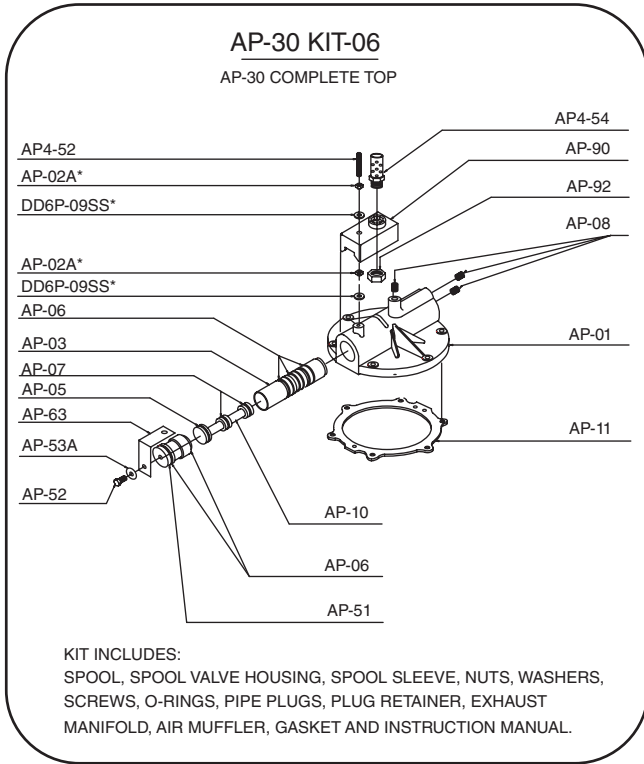

AP-30 Air Piston Pump Kits

AP-30 Air Piston Pump Kits

AP-30 Air Piston Pump Kits

AP-30 KIT-01
LOWER HOUSING REPAIR KIT

KIT INCLUDES:
LOWER HOUSING, BOTTOM GASKET, WASHER AND INSTRUCTION MANUAL.

AP-30 KIT-04
AP-30 BREATHER COVER KIT

KIT INCLUDES:
BREATHER FILTER, BREATHER COVER AND PUMP LABEL.

AP-30 KIT-05
AP-30 BUNG ADAPTER KIT

KIT INCLUDES:
VENTED BUNG ADAPTER AND SCREWS.

AP-30 KIT-03
AP-30 COMPLETE SCREW & NUT KIT

KIT CONTAINS:
NUTS, WASHERS, SCREWS, AND PIPE PLUG.

AP-30 KIT-02
AIR HOUSING KIT W/ROLL PINS & SET SCREWS

KIT INCLUDES:
AIR MOTOR HOUSING, SCREWS, SPIRAL PIN, FOAM WASHER, WASHER PLATE, SPACER, SPRING, HEX NUT AND PISTON ROD.

AP-90 KIT
AP-30 MUFFLER UPGRADE KIT