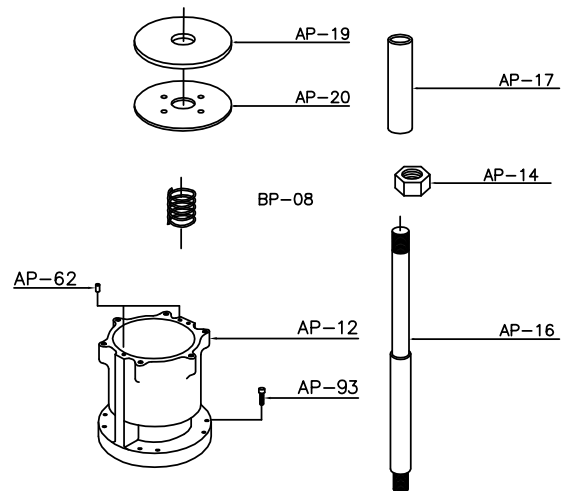

KIT INCLUDES:
BREATHER FILTER, BREATHER COVER AND PUMP LABEL.

AP-30 KIT-05
AP-30 BUNG ADAPTER KIT

KIT INCLUDES:
VENTED BUNG ADAPTER AND SCREWS.

AP-30 KIT-03
AP-30 COMPLETE SCREW & NUT KIT

KIT CONTAINS:
NUTS, WASHERS, SCREWS, AND PIPE PLUG.

AP-30 KIT-02
AIR HOUSING KIT W/ROLL PINS & SET SCREWS

KIT INCLUDES:
AIR MOTOR HOUSING, SCREWS, SPIRAL PIN, FOAM WASHER, WASHER PLATE, SPACER, SPRING, HEX NUT AND PISTON ROD.

AP-90 KIT
AP-30 MUFFLER UPGRADE KIT