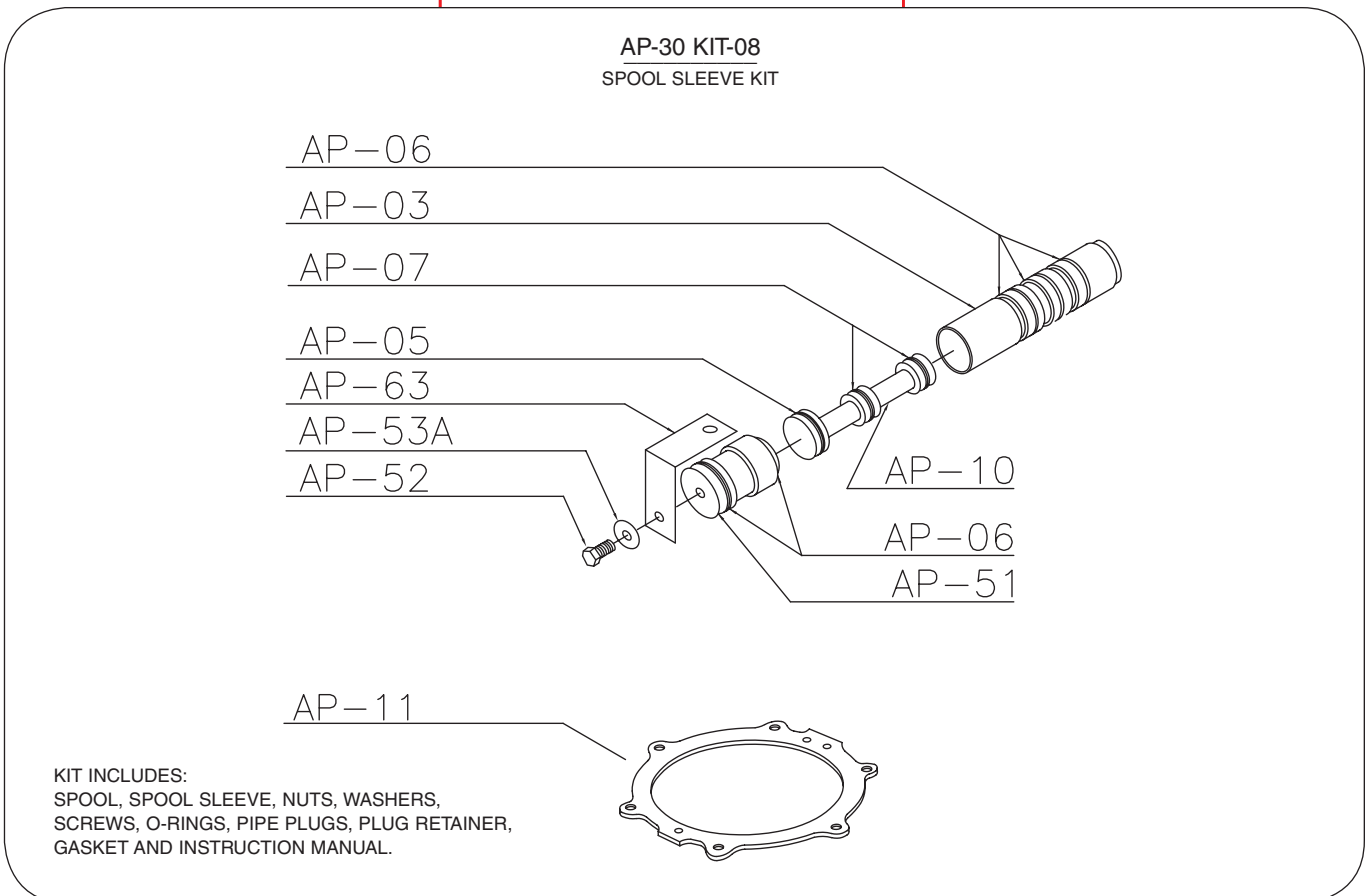

AP-30 Air Piston Pump Kits

AP-30 Air Piston Pump Kits

AP-30 Air Piston Pump Kits

AP-30 KIT-01
LOWER HOUSING REPAIR KIT

KIT INCLUDES:
LOWER HOUSING, BOTTOM GASKET, WASHER AND INSTRUCTION MANUAL.

AP-30 KIT-04
AP-30 BREATHER COVER KIT

KIT INCLUDES:
BREATHER FILTER, BREATHER COVER AND PUMP LABEL.

AP-30 KIT-05
AP-30 BUNG ADAPTER KIT

KIT INCLUDES:
VENTED BUNG ADAPTER AND SCREWS.

AP-30 KIT-03
AP-30 COMPLETE SCREW & NUT KIT

KIT CONTAINS:
NUTS, WASHERS, SCREWS, AND PIPE PLUG.

AP-30 KIT-02
AIR HOUSING KIT W/ROLL PINS & SET SCREWS

KIT INCLUDES:
AIR MOTOR HOUSING, SCREWS, SPIRAL PIN, FOAM WASHER, WASHER PLATE, SPACER, SPRING, HEX NUT AND PISTON ROD.

AP-90 KIT
AP-30 MUFFLER UPGRADE KIT