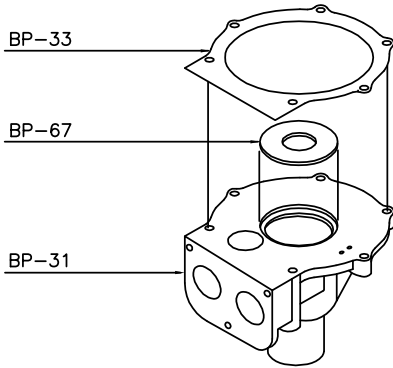

AP-30 Air Piston Pump Kits

AP-30 Air Piston Pump Kits

AP-30 Air Piston Pump Kits

AP-30 KIT-01
LOWER HOUSING REPAIR KIT

KIT INCLUDES:
LOWER HOUSING, BOTTOM GASKET, WASHER AND INSTRUCTION MANUAL.

AP-30 KIT-04
AP-30 BREATHER COVER KIT

KIT INCLUDES:
BREATHER FILTER, BREATHER COVER AND PUMP LABEL.

AP-30 KIT-05
AP-30 BUNG ADAPTER KIT

KIT INCLUDES:
VENTED BUNG ADAPTER AND SCREWS.

AP-30 KIT-03
AP-30 COMPLETE SCREW & NUT KIT

KIT CONTAINS:
NUTS, WASHERS, SCREWS, AND PIPE PLUG.