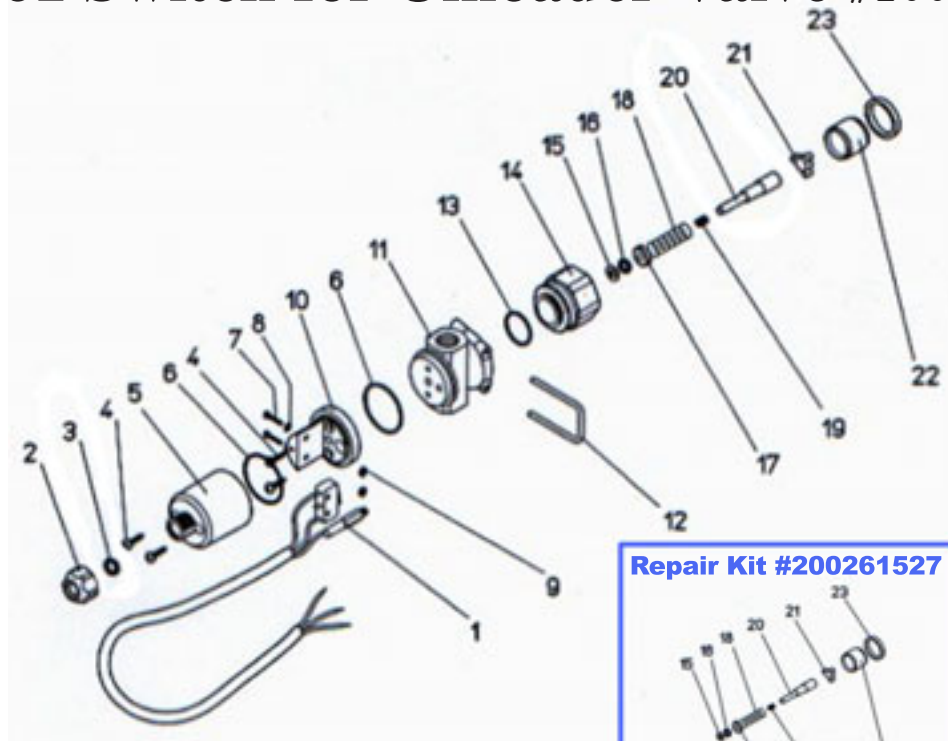

# ST-261 Switch for Unloader Valve #200261513

## ST-261 Switch

#200260513

Item	Order #	Description
1	200261520	Electric cable
2	010001740	Swivel nut, brass
3	050000055	O-ring
4	040000450	Screw
5	020001320	Housing, upper part
6	050000490	O-ring
7	040000560	Brass screw
8	040000530	Brass washer
9	040000530	Brass washer
10	020001330	Housing, middle part
11	010001765	Housing, lower part
12	060000385	Clip
13	050000040	O-ring
14	040003750	Stop nut
15	In Repair Kit	Back ring
16	In Repair Kit	O-ring
17	In Repair Kit	Distance piece, brass
18	In Repair Kit	Distance spring
19	In Repair Kit	Spring
20	In Repair Kit	Switch rod
21	In Repair Kit	Pin guide
22	In Repair Kit	Distance bushing for ST-261
23	In Repair Kit	Seal
*	200261527	Repair kit