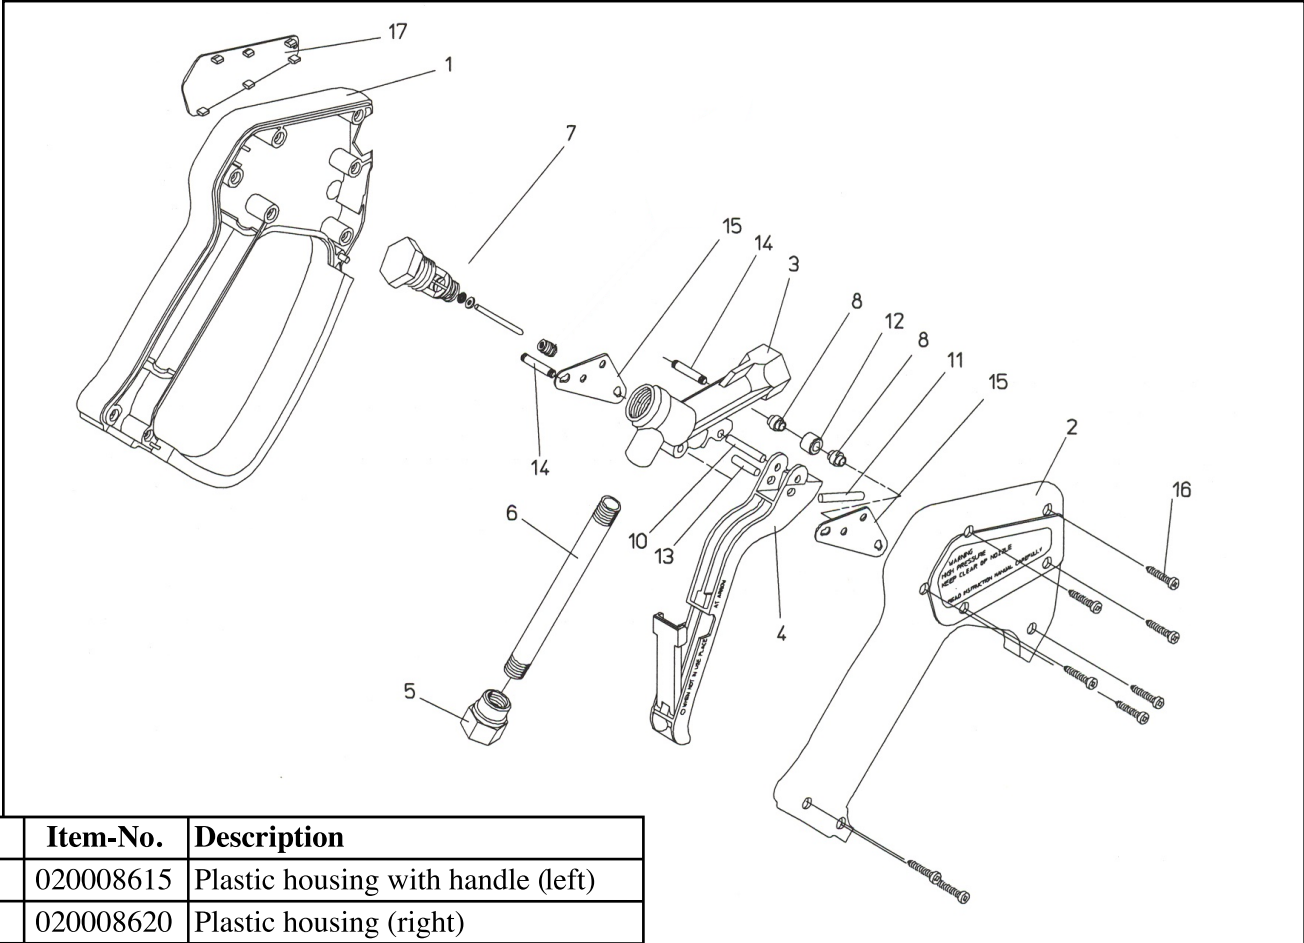

**Spare Parts**  
**Spray Gun ST - 2605**  
 Item-No. 202605600

Pos.	Item-No.	Description
1	020008615	Plastic housing with handle (left)
2	020008620	Plastic housing (right)
3	010007343	Valve housing
4	202600410	Tigger, complete
5	040001024	Inlet nut
6	070001075	Inlet pipe
7	202300490	Complete valve assembly/repair kit
8	020008622	Slide bushing
10	040007080	Axle for trigger
11	040007045	Sliding ring
12	040007057	Pressure coil
13	040007060	Pressure pin
14	040007060	Pin
15	040007058	Support plate
16	040000050	Screw, 3.5 x 16
17	020008700	ST-2605 label