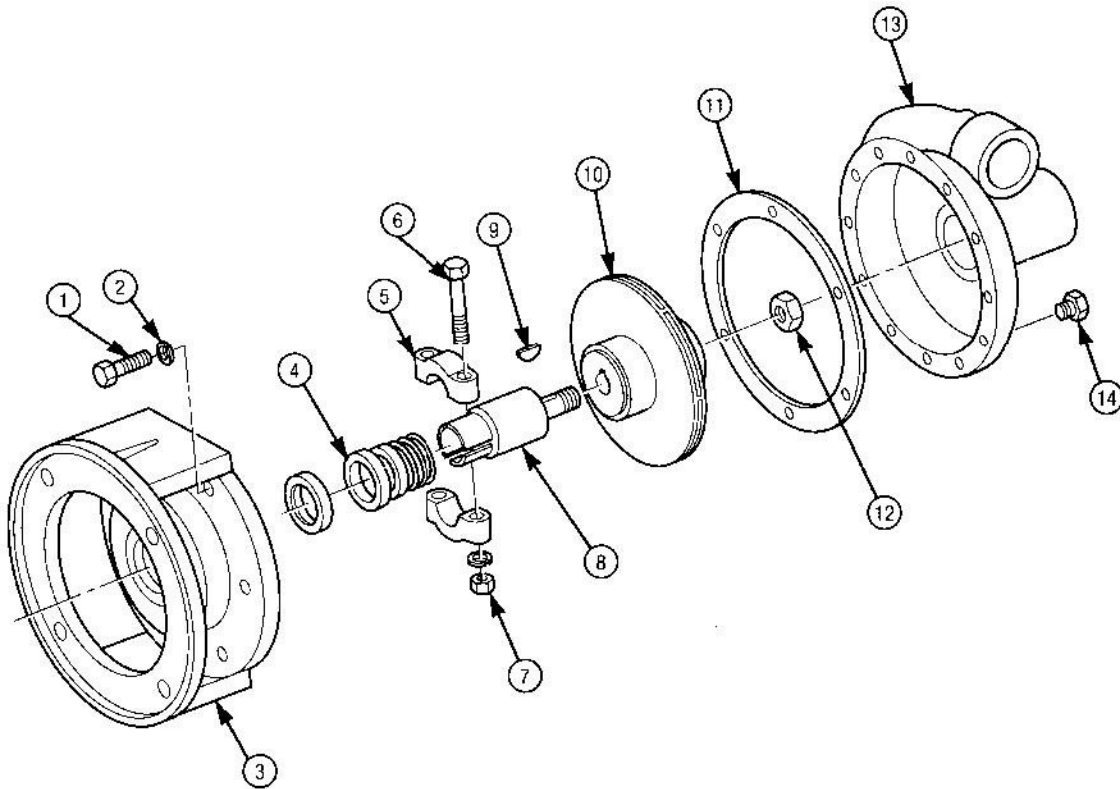

# MP PUMPS SERVICE PARTS LIST

- End Suction
- Electric Motor Drive 182TC-184TC
- Pumpak
- Mechanical Seal

**SERIES 120**  
**2" x 1 1/2" Pipe Size**

ITEM	PART NO.	DESCRIPTION	QTY.	ITEM	PART NO.	DESCRIPTION	QTY.
1	21291	Capscrew — Stainless Steel	6	9	21762	Wpodruff Key Stainless Steel	1
2	21266	Lockwasher — Stainless Steel	8	10	27027	Impeller — 6.0 DIA. — Cast Iron	1
3	22433	Adaptor — Cast Iron	1		26760	Impeller — 6.0 DIA. — Bronze N/S	1
	22432	Adaptor — Bronze N/S	1	11	25662	Gasket	1
4	22361	Service Seal	1	12	22655	Hex Jam Nut Stainless Steel	1
5	22356	Clamp	2	13	26587	Housing — Ductile Iron	1
6	21269	Capscrew — Stainless Steel	2		26612	Housing — Bronze N/S	1
7	21268	Hexnut — Stainless Steel	2	14	21585	Pipe Plug 1/8 N.P.T.	2
8	22679	Drive Sleeve — Stainless Steel	1	15	27666	Shim Steel — (28GA.) N/S	1