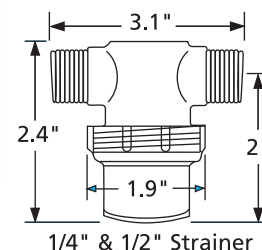

## Specifications

This low-profile strainer features both 1/4" NPT internal and 1/2" NPT external threads. A clear polyamide bowl allows for visual inspection without disassembly.

Strainers (Ref. 2, 3, 4 & 5) are available in 1/2", 3/4", 1", 1-1/4" and 1-1/2" NPT internal threads. A white bowl is standard and a clear polyamide bowl is optional.

## Installation

In most circumstances, install the line strainer on the inlet side of the pump. If using a centrifugal pump, a strainer can be installed on either the inlet or discharge side, depending on the strainer flow capacity, strainer pressure rating and other installation factors. The arrow molded in the strainer cap indicates flow of liquid.

## Dimensions (in inches)