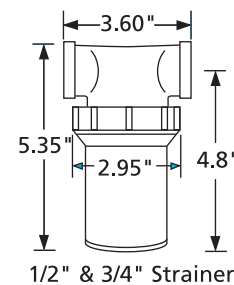

## Specifications

This low-profile strainer features both 1/4" NPT internal and 1/2" NPT external threads. A clear polyamide bowl allows for visual inspection without disassembly.

Strainers (Ref. 2, 3, 4 & 5) are available in 1/2", 3/4", 1", 1-1/4" and 1-1/2" NPT internal threads. A white bowl is standard and a clear polyamide bowl is optional.

## Installation

In most circumstances, install the line strainer on the inlet side of the pump. If using a centrifugal pump, a strainer can be installed on either the inlet or discharge side, depending on the strainer flow capacity, strainer pressure rating and other installation factors. The arrow molded in the strainer cap indicates flow of liquid.

## Dimensions (in inches)