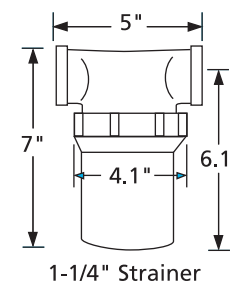

## Specifications

This low-profile strainer features both 1/4" NPT internal and 1/2" NPT external threads. A clear polyamide bowl allows for visual inspection without disassembly.

Strainers (Ref. 2, 3, 4 & 5) are available in 1/2", 3/4", 1", 1-1/4" and 1-1/2" NPT internal threads. A white bowl is standard and a clear polyamide bowl is optional.

## Installation

In most circumstances, install the line strainer on the inlet side of the pump. If using a centrifugal pump, a strainer can be installed on either the inlet or discharge side, depending on the strainer flow capacity, strainer pressure rating and other installation factors. The arrow molded in the strainer cap indicates flow of liquid.

## Dimensions (in inches)