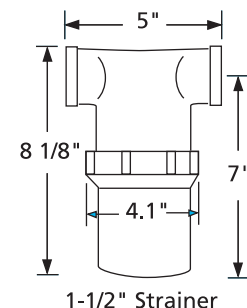

## Specifications

This low-profile strainer features both 1/4" NPT internal and 1/2" NPT external threads. A clear polyamide bowl allows for visual inspection without disassembly.

Strainers (Ref. 2, 3, 4 & 5) are available in 1/2", 3/4", 1", 1-1/4" and 1-1/2" NPT internal threads. A white bowl is standard and a clear polyamide bowl is optional.

## Installation

In most circumstances, install the line strainer on the inlet side of the pump. If using a centrifugal pump, a strainer can be installed on either the inlet or discharge side, depending on the strainer flow capacity, strainer pressure rating and other installation factors. The arrow molded in the strainer cap indicates flow of liquid.

## Dimensions (in inches)