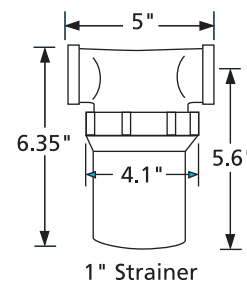

## Specifications

This low-profile strainer features both 1/4" NPT internal and 1/2" NPT external threads. A clear polyamide bowl allows for visual inspection without disassembly.

Strainers (Ref. 2, 3, 4 & 5) are available in 1/2", 3/4", 1", 1-1/4" and 1-1/2" NPT internal threads. A white bowl is standard and a clear polyamide bowl is optional.

## Installation

In most circumstances, install the line strainer on the inlet side of the pump. If using a centrifugal pump, a strainer can be installed on either the inlet or discharge side, depending on the strainer flow capacity, strainer pressure rating and other installation factors. The arrow molded in the strainer cap indicates flow of liquid.

## Dimensions (in inches)