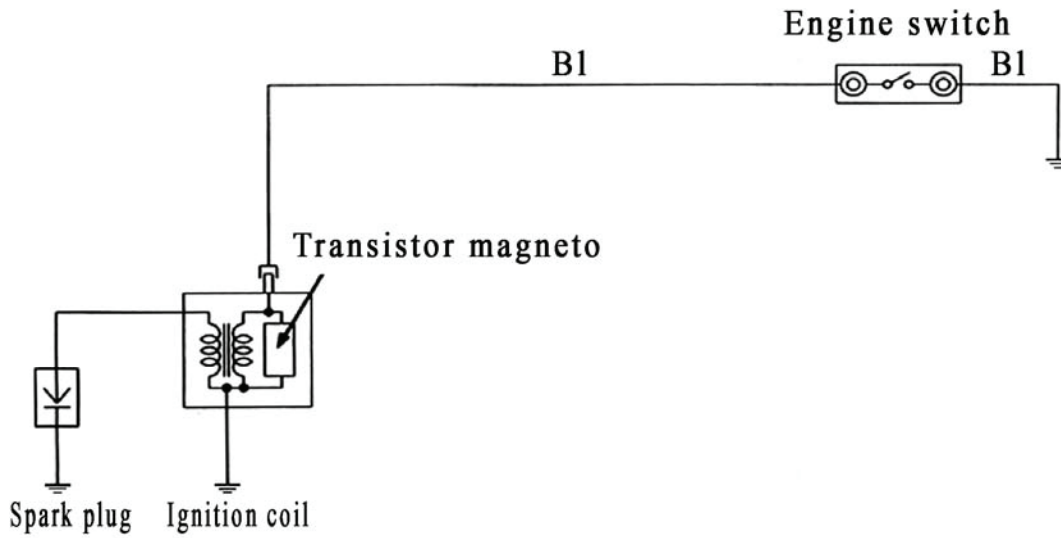

ELECTRICAL DIAGRAM

PARTS BREAKDOWN

Ref. No.	Part Number	Description
1	2545-0023	Muffler
2	2545-0024	Air Cleaner Cover
3	2545-0025	Air Cleaner Element
4	2545-0026	Fan Cover
5	2545-0027	Recoil Assembly
6	2545-0028	Fuel Cap
7	2545-0029	On/Off Switch
8	2545-0142	Carb
9	2545-0141	Gas Tank
10	2545-0140	Oil Sensor