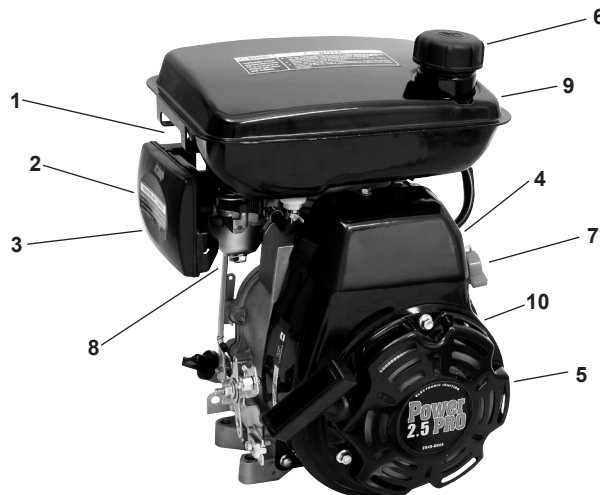

ELECTRICAL DIAGRAM

PARTS BREAKDOWN

Ref. No.	Part Number	Description
1	2545-0023	Muffler
2	2545-0024	Air Cleaner Cover
3	2545-0025	Air Cleaner Element
4	2545-0026	Fan Cover
5	2545-0027	Recoil Assembly
6	2545-0028	Fuel Cap
7	2545-0029	On/Off Switch
8	2545-0142	Carb
9	2545-0141	Gas Tank
10	2545-0140	Oil Sensor