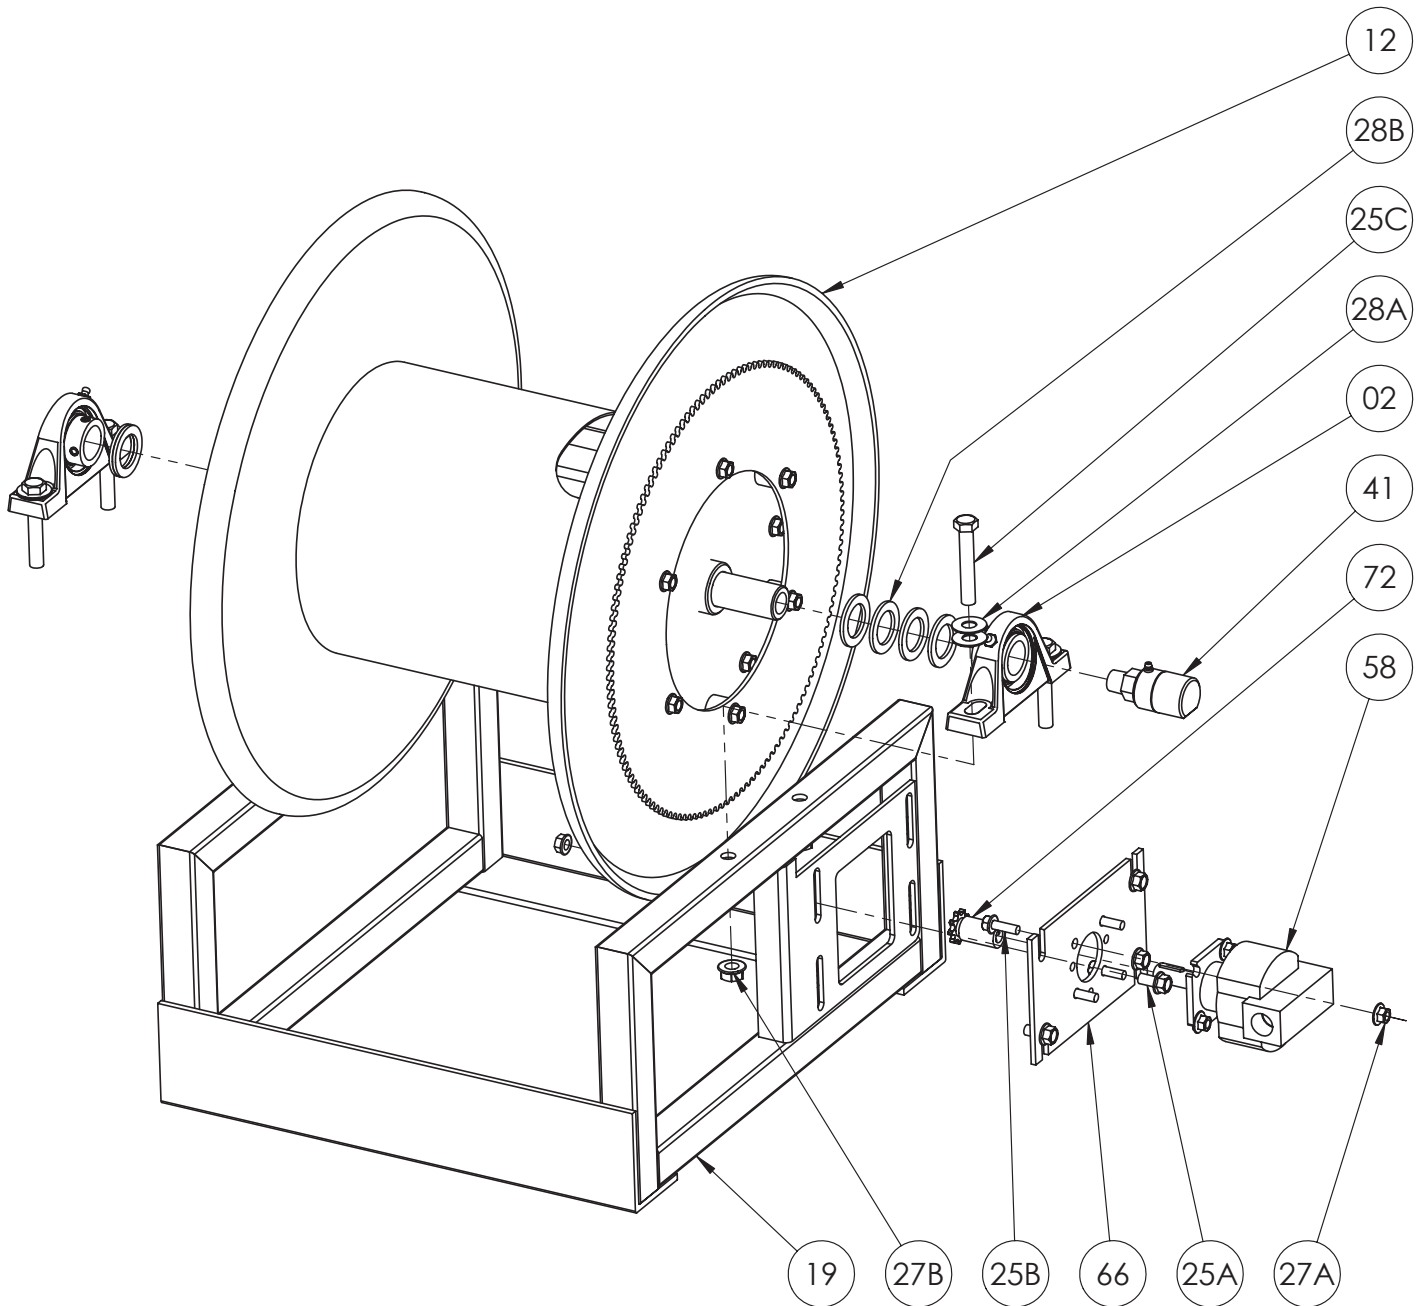

# Hannay Reels®

*The reel leader.*

Hannay Reels, Inc., 553 State Route 143  
Westerlo, NY 12193  
Telephone 518-797-3791 • Toll Free 877-GO REELS (467-3357)  
FAX 1-800-REELING (733-5464)  
INT'L FAX (518) 797-3259  
Website: [www.hannay.com](http://www.hannay.com)  
E-mail: [reels@hannay.com](mailto:reels@hannay.com)

## ISO 236 PARTS LIST SERIES 6100

**PARTS LIST  
ISO 236  
SERIES 6100**

When ordering parts

**BE SURE TO SPECIFY COMPLETE MODEL NUMBER and SERIAL NUMBER OF REEL.  
USE PART NUMBER!**

<u>Item No.</u>	<u>Description</u>	<u>PART NUMBER</u>	<u>Quantity</u>
02	1-1/4" Pillow Block Bearing .....	9902.0300	2
12	Model 61xx Spool (Specify Drum Size, Disc Size, Riser and Inlet Thread) .....	9967.1011	1
19	Model 61xx Frame Assembly (Specify Drum & Disc Size) .....	9967.1012	1
25A	3/8"-16 x 3/4" Spinlock Bolt .....	9904.2201	4
25B	3/8"-16 x 1" Spinlock Bolt .....	9904.2202	4
25C	1/2"-13 x 3" Spinlock Bolt .....	9904.1408	4
27A	3/8"-16 Spinlock Nut .....	9904.6200	8
27B	1/2"-13 Spinlock Nut .....	9904.5400	4
28A	1/2" Flat Washer .....	9954.0008	8
28B	1-7/8" OD x 1-5/16" ID x 1/8" thick washer .....	9954.0021	6
41	1/2" 90 MxF Steel 5000 psi Super Swivel Joint .....	9927.8151	1
58	Parker 0.70 cu in Bi-Directional Hydraulic Motor .....	9918.2600	1
66	P66A-00140 (GH-867) Flat MTR MTG Plate .....	9923.0009	1
72	11T35 Sprocket, 1-3/4" Long .....	9910.1009	1
73	#35 Chain (Not Shown) .....	9912.0001	1