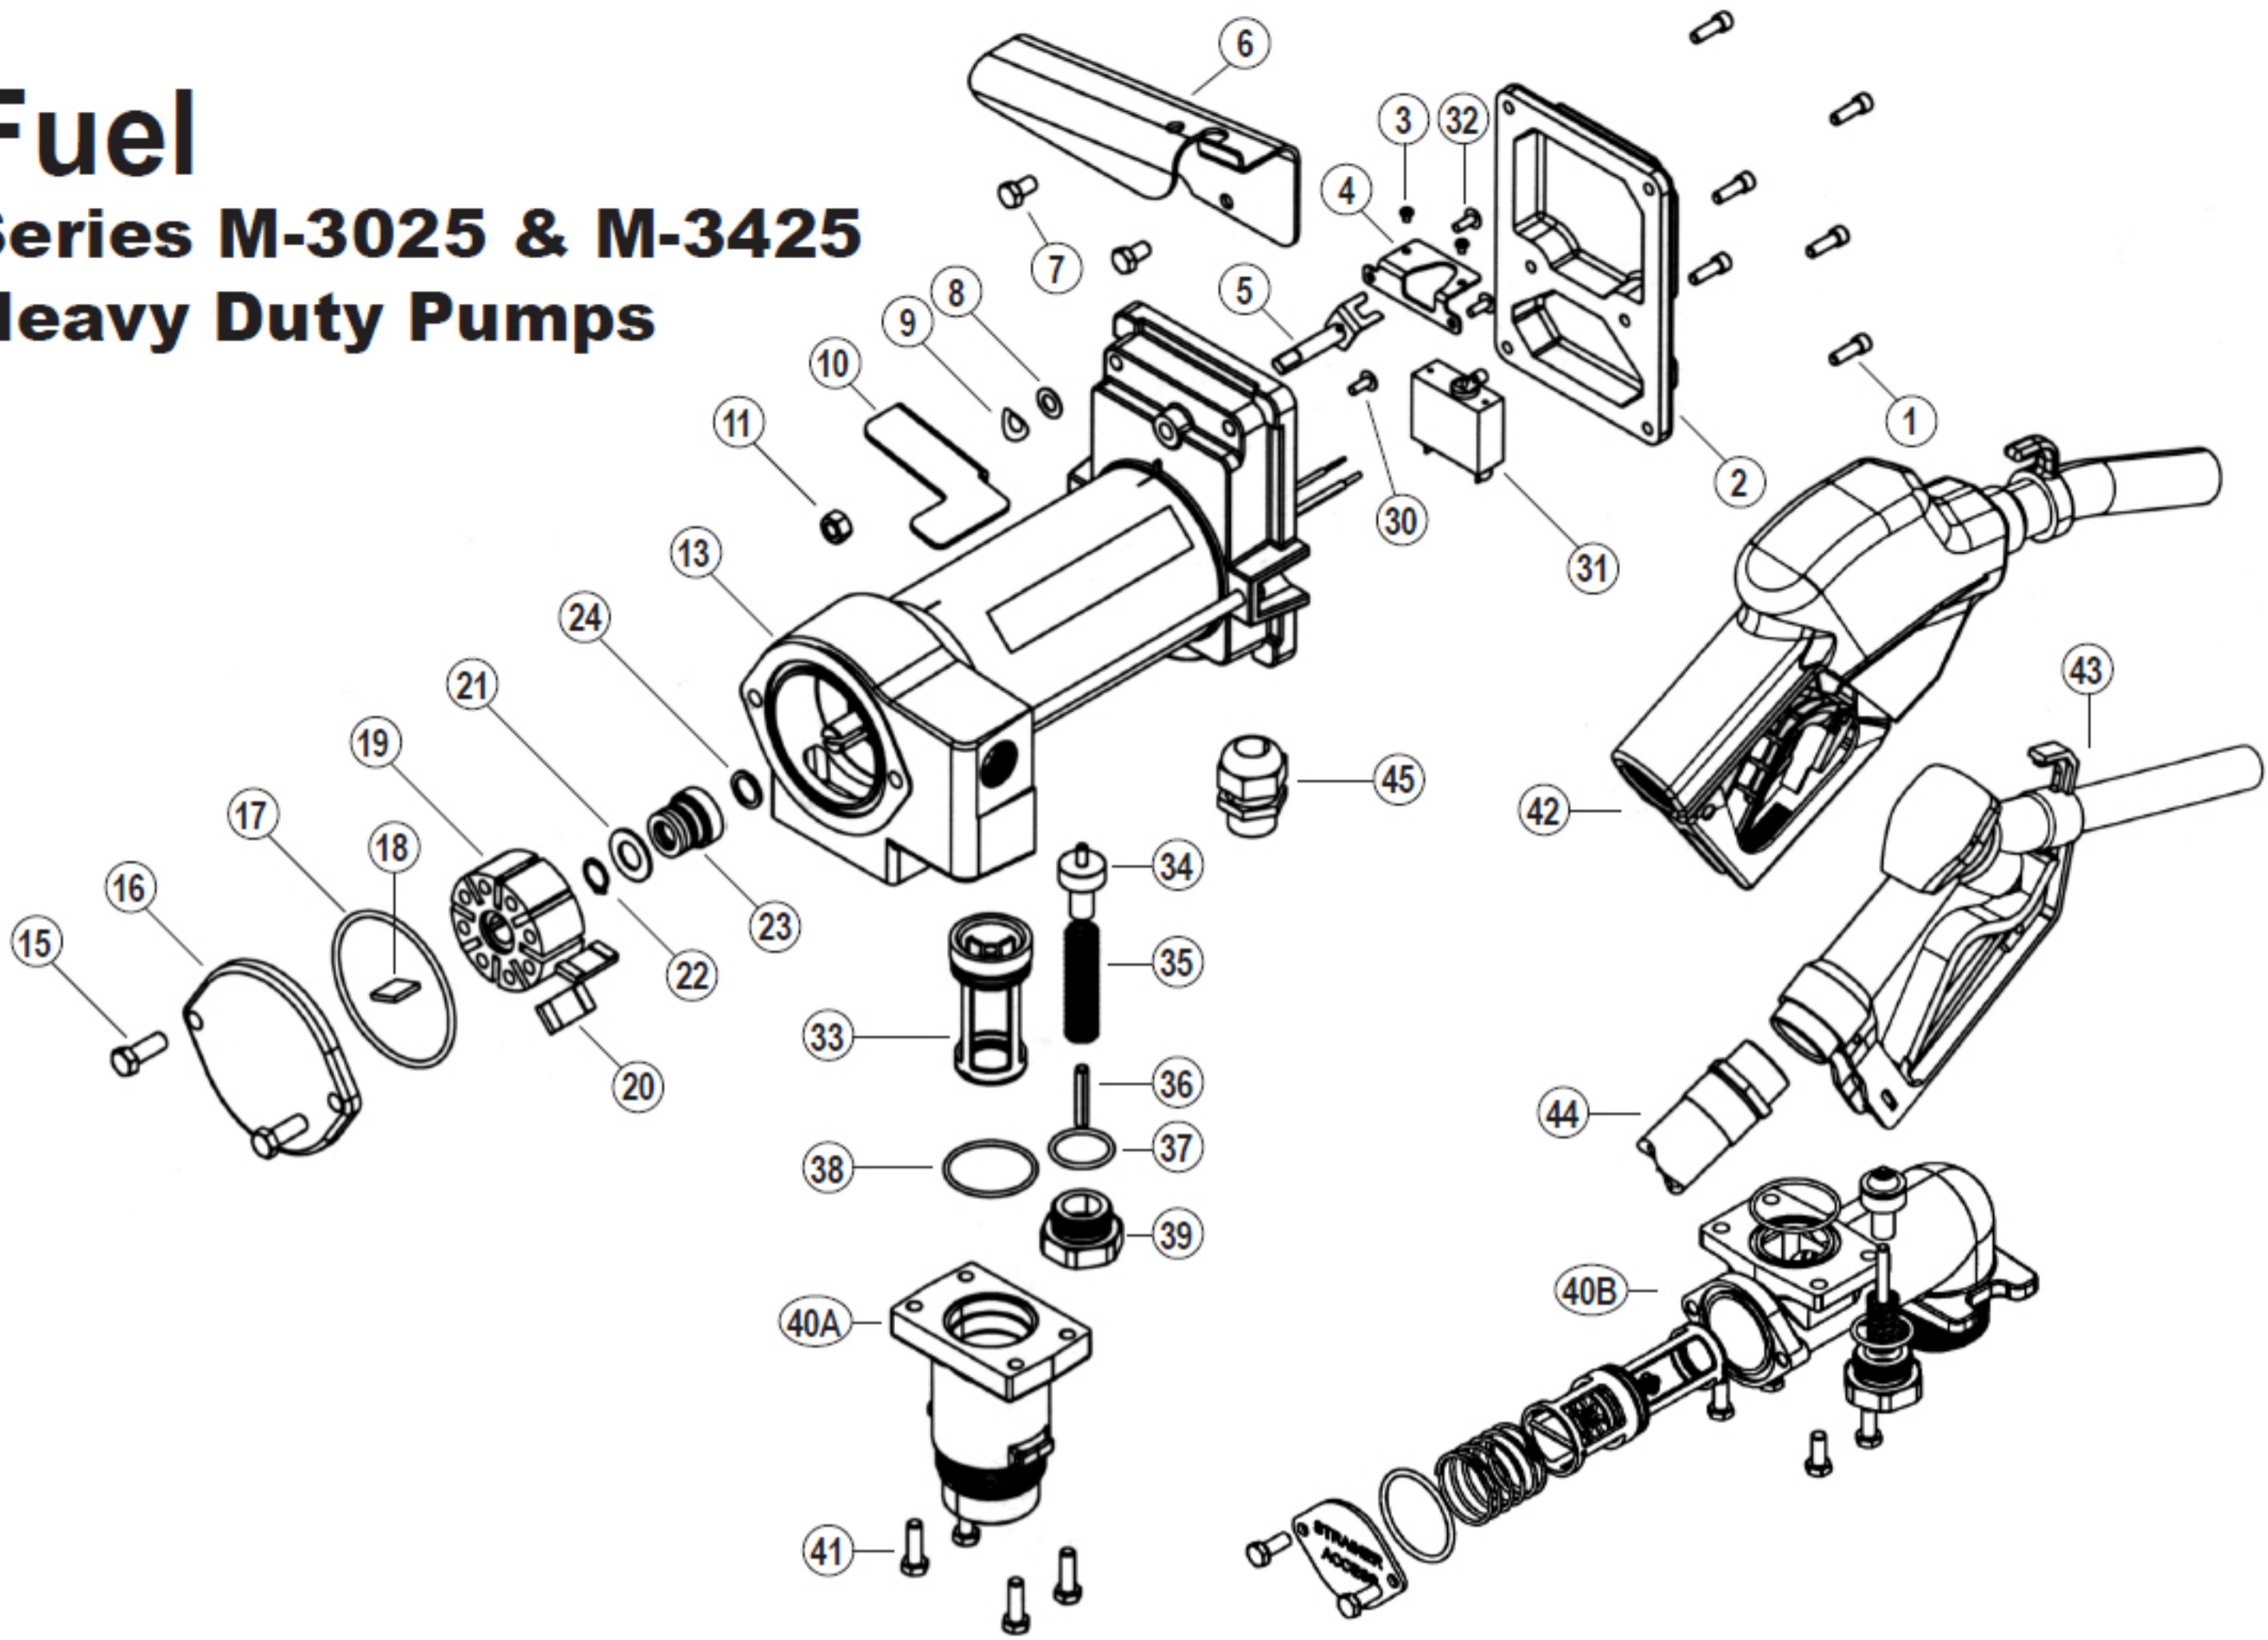

### Heavy Duty Pumps

Item No.	Part No.	Description	No. Req'd.	Item No.	Part No.	Description	No. Req'd.
1	904006-60	Screw - 1/4 in. - 20 x 5/8 in.....	6	30	904006-70	Ground Screw - #10-32 x 3/8 in.....	1
2	133076-02	Conduit Box Cover .....	1	31	902006-55	Switch/Motor Protector for 12 VDC Motor ...	1
3	904005-56	Screw - #6-32 x 3/16 in.....	2		902006-60	Switch/Motor Protector for 24 VDC Motor ...	1
4	133078-1	Switch Mounting Bracket.....	1	32	904002-25	Screw - #10-32 x 1/2 in.....	2
5	133086-1	Switch Actuator Assy .....	1	33	133102-1	Filter Assy .....	1
6	13381101	Nozzle Cover .....	1	34	133505-01	Poppet Assy Kit .....	1
7	904004-59	Screw - 5/16 in. - 18 x 9/16 in.....	2	35	133182-01	Poppet Spring.....	1
8	904006-16	Flat Washer .....	1	36	906004-50	Spring Pin .....	1
9	904006-63	Spring Washer .....	1	37	901002-50	O-Ring .....	1
10	133081-1	Switch Lever .....	1	38	901002-89	O-Ring .....	1
11	904006-62	Lock Nut - 3/8 in. - 16 .....	1	39	133059-02	Bypass Plug.....	1
13	133508-01	Spare Motor, 12-volt DC .....	1	40A	133099-02	Inlet Base.....	1
	133508-02	Spare Motor, 24-volt DC .....	1	40B	133052-01	Optional Spare Base Assy.....	1
15	904006-38	Screw - 3/8 in. -16 x 1 in.....	2	41	904004-37	Screw Hex Head 5/16 in. - 18 x 1 in.....	4
16	133032-02	Coverplate .....	1	42	906005-1	Automatic Nozzle - Diesel .....	1
17	901003-15	O-Ring .....	1		133242-1	Nozzle Hook Only.....	1
18	121010-1	Motor Shaft Key .....	1		904001-88	Set Screw Only .....	2
19	133022-1	Rotor.....	1	43	110155-4	Manual Nozzle - Leaded.....	1
20	133020-1	Vane - Carbon.....	8	44	110188-1	Hose Assy - Fuel, 1 in. x 12 ft.....	1
21	133027-1	Spacer Washer .....	1		110188-02	Hose Assy - Fuel, 1 in. NPT x 1 in. x 18 ft....	1
22	904006-33	Retaining Ring .....	1		133262-05	Hose Assy, 1 in. x 20 ft. ....	1
23	906006-53	Shaft Seal .....	1	45	902005-91	Strain Relief Sealing Grip .....	1
24	133026-1	Slinger Washer .....	1				