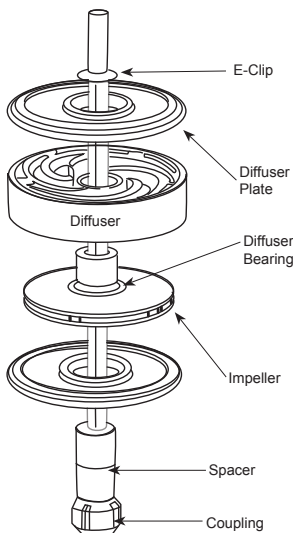

COMMANDER® SUBMERSIBLE PUMP REPAIR PARTS (Oct. '06 & Earlier) (For Pricing Refer To Repair Parts Price List)

IL0634

| 5 - 7 - 10 - 19 & 27 GPM SERIES | | |
|--|------|-----------------|
| DESCRIPTION | QTY. | STAINLESS STEEL |
| | | PART NUMBER |
| Discharge w/Check Valve Assembly | 1 | — |
| Mounting Ring | 1 | — |
| Screen | 1 | — |
| Fastener Kit * | 1 | 137746 |