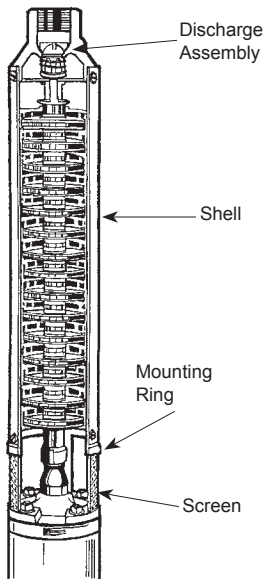

COMMANDER® SUBMERSIBLE PUMP REPAIR PARTS (Oct. '06 & Earlier) (For Pricing Refer To Repair Parts Price List)

IL0634

| 5 - 7 - 10 - 19 & 27 GPM SERIES | | |
|--|------|-----------------|
| DESCRIPTION | QTY. | STAINLESS STEEL |
| | | PART NUMBER |
| Discharge w/Check Valve Assembly | 1 | — |
| Mounting Ring | 1 | — |
| Screen | 1 | — |
| Fastener Kit * | 1 | 137746 |