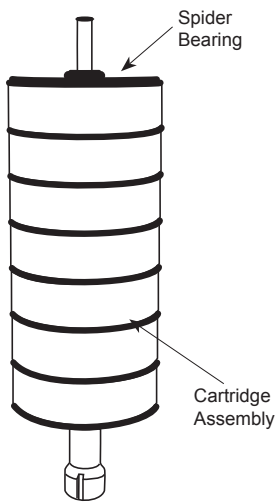

COMMANDER® SUBMERSIBLE PUMP REPAIR PARTS (Oct. '06 & Earlier) (For Pricing Refer To Repair Parts Price List)

IL0634

| 5 - 7 - 10 - 19 & 27 GPM SERIES | | |
|--|------|-----------------|
| DESCRIPTION | QTY. | STAINLESS STEEL |
| | | PART NUMBER |
| Discharge w/Check Valve Assembly | 1 | — |
| Mounting Ring | 1 | — |
| Screen | 1 | — |
| Fastener Kit * | 1 | 137746 |