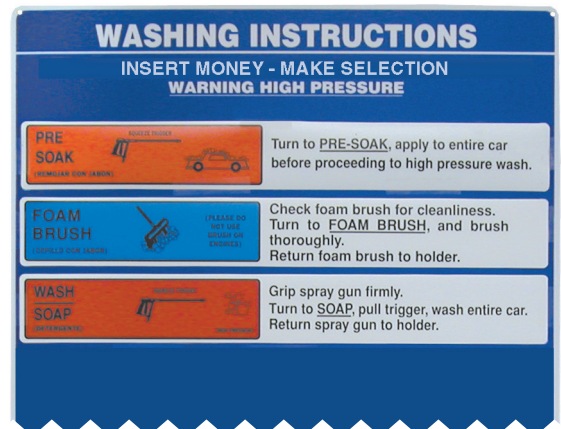

Instruction Sign

Call For Pricing and Options!

Dultmeier Sales, LLC

1.800.228.9666 · Fax: 1.402.333.5546 · 13808 Industrial Road Omaha, NE 68137
1.800.553.6975 · Fax: 1.319.386.5448 · 601 West 76th Street Davenport, IA 52806
<http://www.dultmeier.com> · dultmeier@dultmeier.com