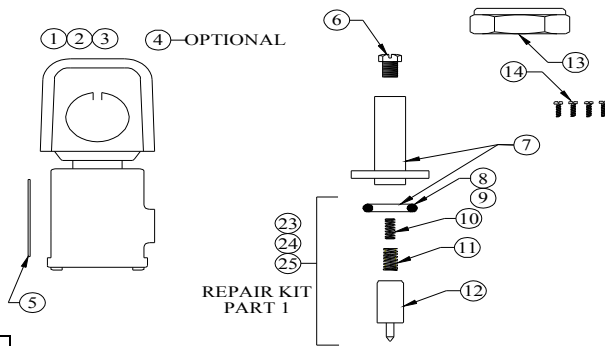

HIGH PRESSURE SOLENOID VALVES

MODELS 453P, 453S, 454P, 458P, 458PS

MODEL	PARTS USED
453P	Brass Bore (No SS Sleeve)
	SS Piston
453S	SS Sleeve
	SS Piston
454P	SS Sleeve
	Brass Piston
458P	SS Sleeve
	Brass Piston
458PS	SS Sleeve
	SS Piston