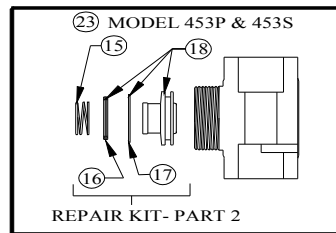

HIGH PRESSURE SOLENOID VALVES

MODELS 453P, 453S, 454P, 458P, 458PS

MODEL	PARTS USED
453P	Brass Bore (No SS Sleeve)
	SS Piston
453S	SS Sleeve
	SS Piston
454P	SS Sleeve
	Brass Piston
458P	SS Sleeve
	Brass Piston
458PS	SS Sleeve
	SS Piston