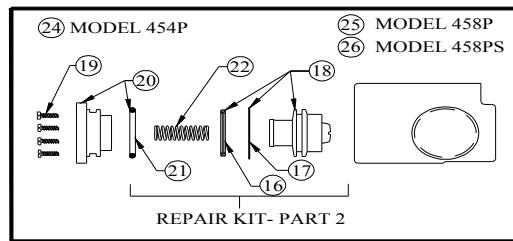

HIGH PRESSURE SOLENOID VALVES

MODELS 453P, 453S, 454P, 458P, 458PS

MODEL	PARTS USED
453P	Brass Bore (No SS Sleeve)
	SS Piston
453S	SS Sleeve
	SS Piston
454P	SS Sleeve
	Brass Piston
458P	SS Sleeve
	Brass Piston
458PS	SS Sleeve
	SS Piston