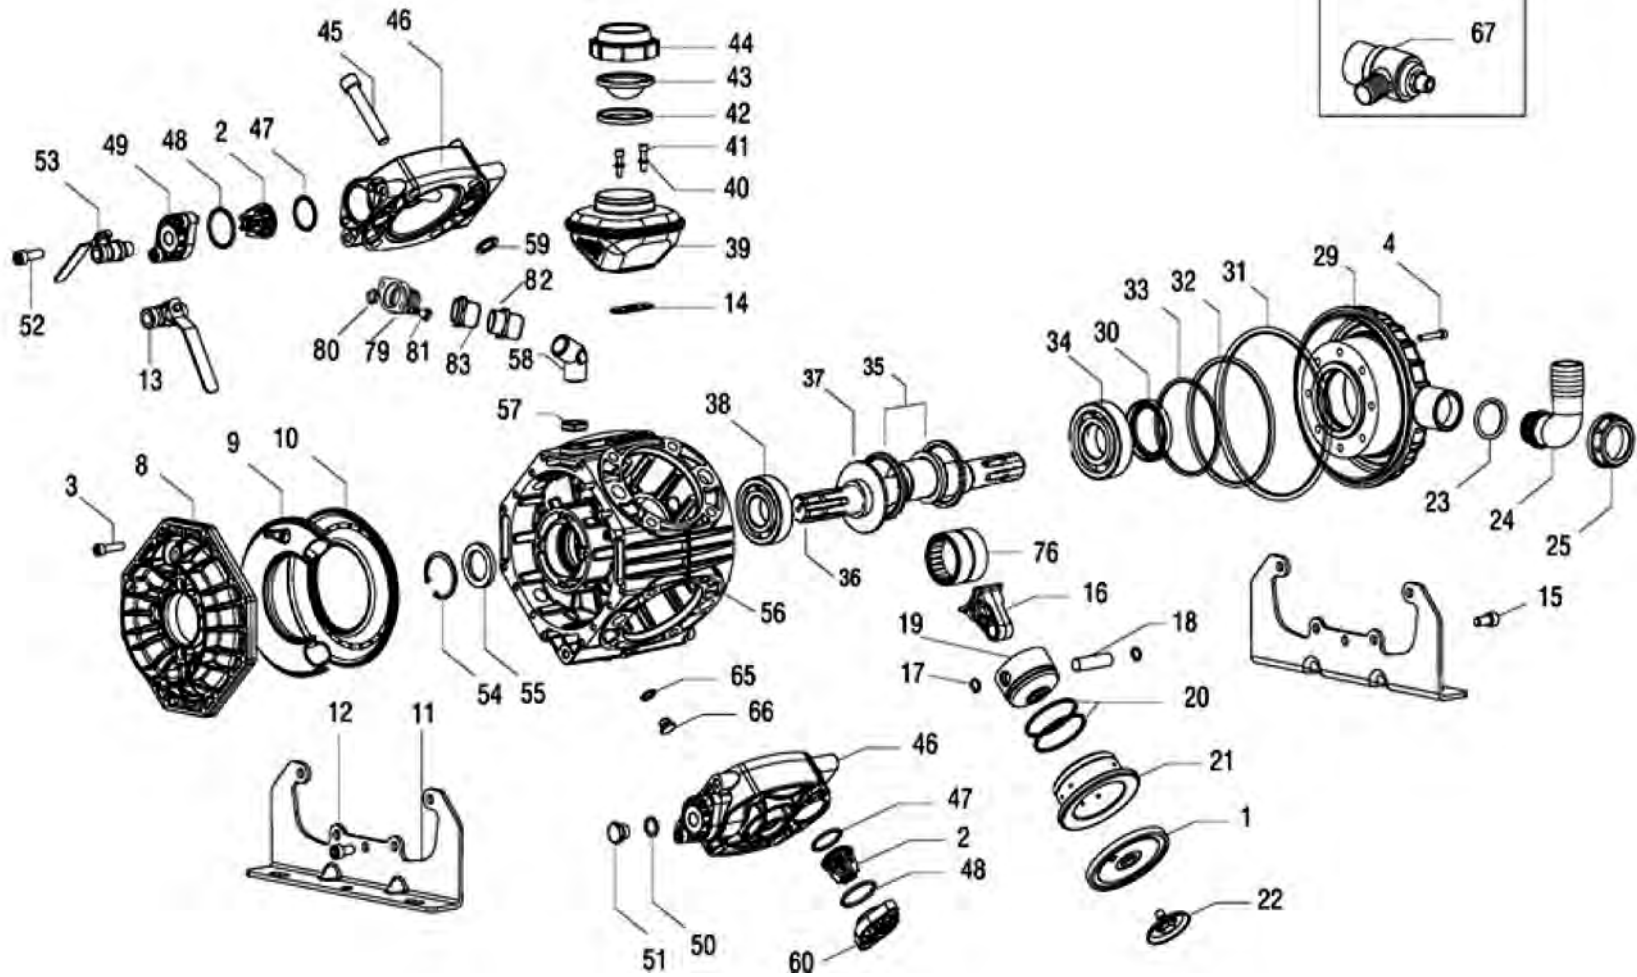

DP 407.2

407.2

41990597A

41987097

POS	PART NUMBER	DESCRIPTION	QTY
❖ 1	DP-95004031	BUNA-N PISTON DIAPHRAGM	4
□ 2	DP-35980297	VALVES ASSEMBLY	8
3	DP-86273000	SCREW M8x30	20
4	DP-86275200	SCREW M8x35	8
8	DP-41010509	BALLASTER COVER	1
❖ 9	DP-41012097	NBR BALLASTER DIAPHRAGM	1
10	DP-41010409	LOWER BALLASTER	1
11	DP-41011361	MOUNTING RAIL	2
12	DP-86326500	SCREW M10x25	5
13	DP-84554410	LEFT TAP G.3/8-G.1/2	1
❖ 14	DP-14001772	GASKET	1
15	DP-86326500	SCREW M10x25	5
16	DP-41020509	CONROD	4
17	DP-80002100	RING DIA.15	8
18	DP-85200700	PISTON PIN DIA.15x54	4
19	DP-37001609	PISTON	4
20	DP-81852700	PISTON RING	8
21	DP-43001501	PISTON SLEEVE	4
22	DP-41983597	KIT DISK + SCREW INOX	4
❖ 23	DP-80321910	O-RING DIA. 3.0x30	1
24	DP-84059100	90° ELBOW CONN	1
25	DP-82007000	WING NUT G.1-1/2"	1
29	DP-41011209	INLET COVER "VD"	1
❖ 30	DP-80219000	OIL SEAL DIA.40x72x10 "VD"	1
❖ 31	DP-80329500	O-RING DIA.3,53x190,10	1
❖ 32	DP-80321070	O-RING DIA.2,62x126,67	1
❖ 33	DP-80329100	O-RING DIA.3,53x88,5	1
34	DP-81291300	BEARING 40X90X23	1
35	DP-14020419	CONROD HOLDING RING	2
36	DP-41020026	CRANKSHAFT "VD"	1
37	DP-41020619	SHAFT RING	1
38	DP-81291900	ROLLER BEARING 40X80X18	1
39	DP-40980197	OIL FILLER ASSY	1

POS	PART NUMBER	DESCRIPTION	QTY
40	DP-84358500	WASHER DIA.6	2
41	DP-86221600	BOLT M6X25	2
42	DP-14011632	DIAPHRAGM SPACER	1
❖ 43	DP-41001731	OIL FILLER DIAPHRAGM	1
44	DP-28014432	OIL FILLER COVER	1
45	DP-86425000	SCREW, M14X70	16
46	DP-41011109	PUMP HEAD	4
❖ □ 47	DP-80325100	O-RING DIA.3,53x32,93	8
❖ 48	DP-80326200	O-RING DIA.3,53x41,28	8
49	DP-41011009	VALVE COVER G.3/8"	4
❖ 50	DP-82410700	GASKET	2
51	DP-85257900	CAP G.3/8"	2
52	DP-86330000	SCREW, M10x30	16
53	DP-84554400	RIGHT TAP, G.3/8"-G.1/2"	1
54	DP-80136900	SNAP RING DIA.52	1
❖ 55	DP-80217810	OIL SEAL DIA.40x52x7	1
56	DP-41013309	CRANKCASE	1
57	SC-81490900	BRASS NUT G.3/4"	1
58	DP-83506328	60° ELBOW CONN.	1
❖ 59	DP-80320000	O-RING DIA.2,62x22,22	8
60	DP-41010909	VALVE COVER	4
65	DP-82407900	WASHER	1
66	DP-85254350	CAP G.1/4"	1
67	DP-24305097	SAFETY VALVE 50 BAR (OPT)	1
76	DP-81302400	NEEDLE ROLLER BEARING	2
79	DP-31135228	FLANGE FOR VALVE COUPLING G.3/4"	1
80	SC-81454200	NUT M6	2
81	DP-86216000	SCREW TE M6x20	2
82	DP-83504000	SLEEVE G.3/4	1
83	DP-83504100	EXTENSION G.3/4	1

II