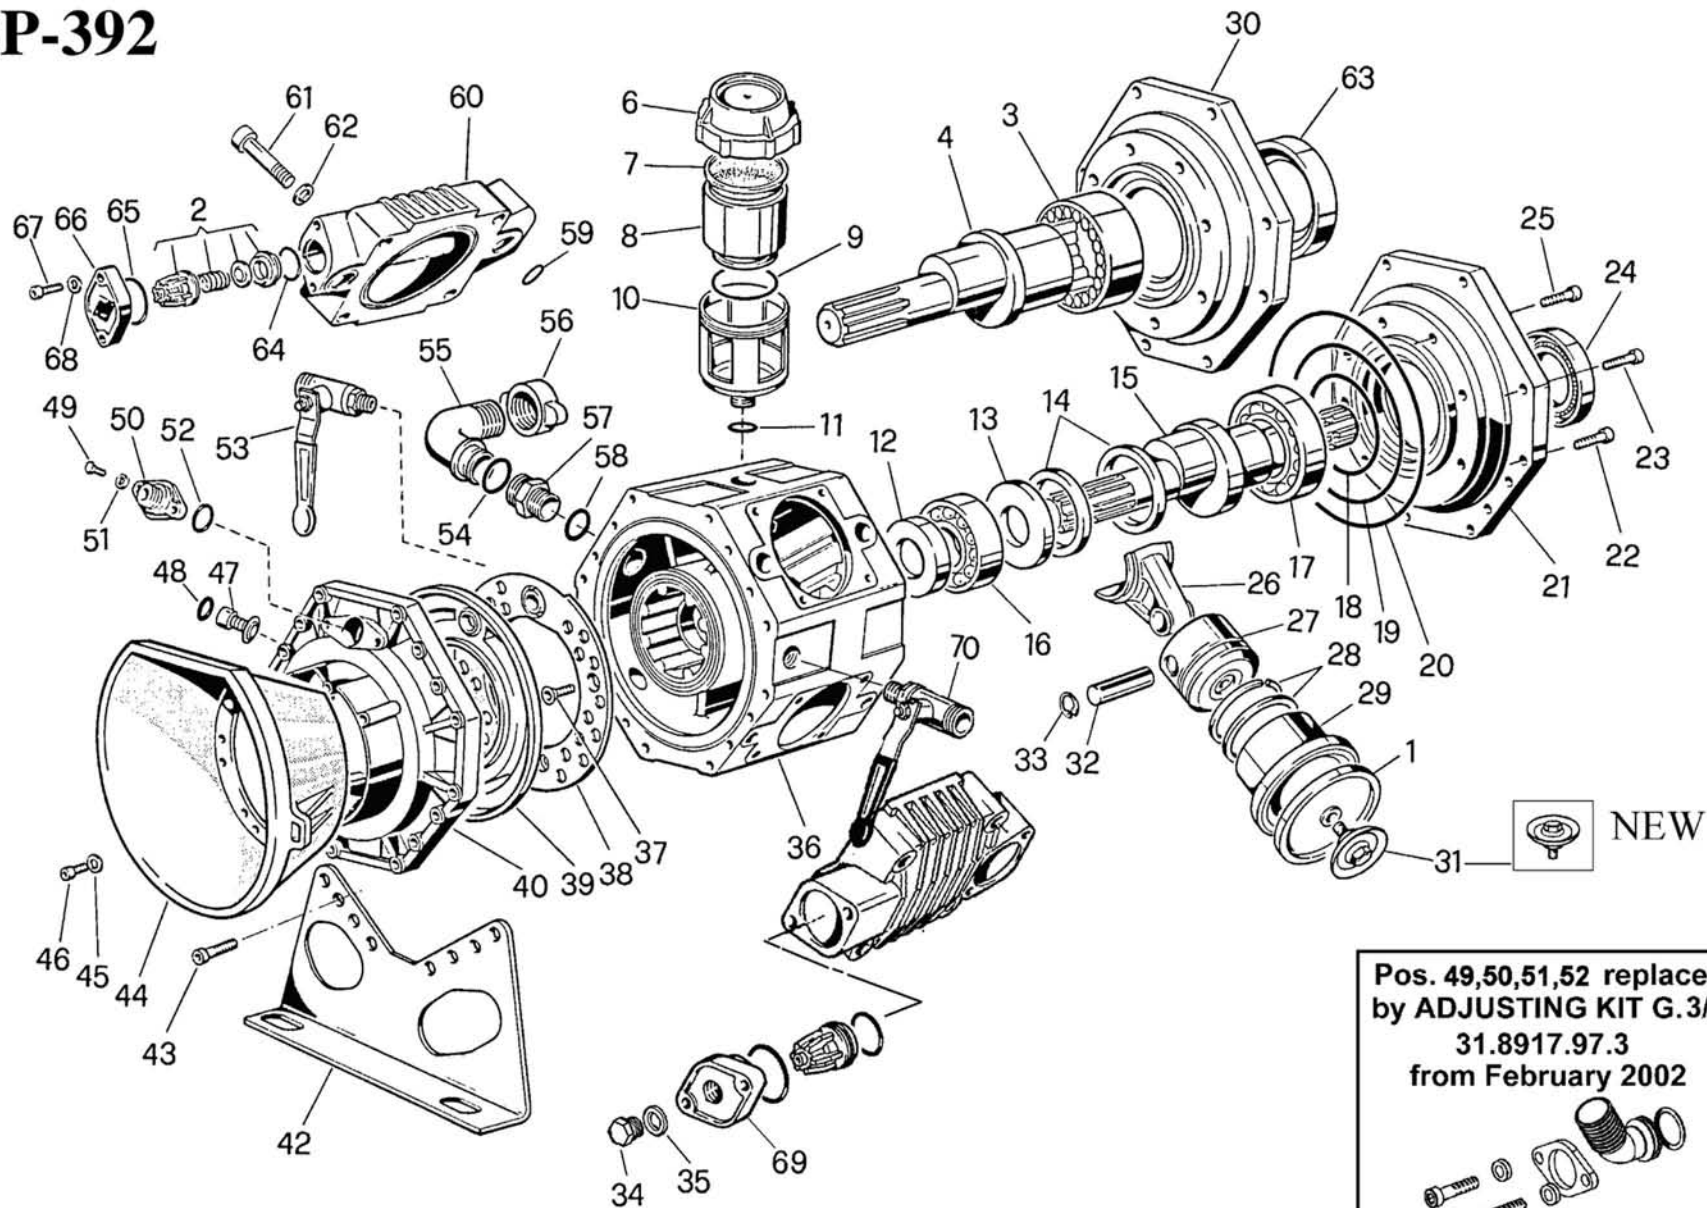

# DIAPHRAGM PUMP MODEL DP-392 PARTS LIST

❖ Pump Repair Kit Order DP-41989097

☐ Valve Kit Order DP-41989197

ITEM	PART NUMBER	DESCRIPTION	DP-392	ITEM	PART NUMBER	DESCRIPTION	DP-392
❖ 1	DP-95004031	PISTON DIAPHRAGM	4	36	DP-41000109	PUMP CRANKCASE	1
1	DP-95004033	PISTON DIAPHRAGM, VITON	4	37	DP-86201000	BOLT 6X10MM	3
1	DP-95004000	PISTON DIAPHRAGM, DESMOPAN	4	38	DP-35000308	DAMPENER PLATE	1
☐ 2	DP-35980297	VALVE ASSEMBLY	8	❖ 39	DP-35004034	DIAPHRAGM DAMPENER	1
6	DP-28014432	OIL FILLER CAP	1	40	DP-41000409	COVER (SEE NOTE BELOW)	1
❖ 7	DP-41001731	DIAPHRAGM CUSHION	1	42	DP-41001461	MOUNTING BRACKETS	2
8	DP-41001632	OIL FILLER	1	43	DP-86279600	SCREW 8X40MM	8
❖ 9	DP-80320940	O-RING 2, 62X44, 12	1	44	DP-31146832	SHIELD (OPTIONAL)	1
10	DP-41001509	OIL FILLER BOWL	1	45	SC-84361800	WASHER (OPTIONAL)	3
11	DP-82419100	GASKET	1	46	DP-86210800	SCREW (OPTIONAL)	3
❖ 12	DP-80214310	O-RING	1	47	DP-86160900	AIR VALVE	1
13	DP-41002361	SPACER RING	1	48	DP-80321300	O-RING 3, 0X6	1
14	DP-14001576	CONNECTING ROD RING	2	49	DP-86219000	BOLT 6X22MM	2
15	DP-41003326	CRANKSHAFT	1	50	DP-31891797	DISCHARGE FITTING	1
16	DP-81286800	BEARING	1	51	DP-84358500	WASHER	2
17	DP-81291300	BEARING	1	❖ 52	DP-80321800	O-RING 3, 0X22	1
❖ 18	DP-80329100	O-RING 3, 53X88, 5	1	53	DP-84554410	1/4 TURN VALVE	2
❖ 19	DP-80321070	O-RING 2, 62X126, 67	1	54	DP-80321910	O-RING	1
❖ 20	DP-80329150	O-RING 3, 53X177, 39	1	55	DP-84059100	90 DEGREE HOSE BARB	1
21	DP-41001909	CRANKCASE COVER (SUCTION SIDE)	1	56	DP-82007000	NUT	1
22	DP-86275200	BOLT 8X35MM	16	57	DP-91009512	FITTING SEAT	1
23	DP-86273000	BOLT 8X30MM	4	❖ 58	DP-80320810	O-RING	1
❖ 24	DP-80219000	OIL SEAL	1	❖ 59	DP-80320000	O-RING 2, 62X22, 22	8
25	DP-86275200	BOLT 8X35MM	16	60	DP-35000209	HEAD	4
26	DP-41004711	CONNECTING ROD, BRONZE	1	61	DP-86399000	BOLT 12X60MM	16
27	DP-37001609	PISTON	4	62	DP-84389600	WASHER	16
28	DP-81852700	PISTON RING	8	☐ ❖ 64	DP-80325100	O-RING 3, 53X32, 93	8
29	DP-43001501	PISTON SLEEVE	4	☐ ❖ 65	DP-80326200	O-RING 3, 53X41, 28	8
31	DP-41983597	SS DIAPHRAGM WASHER & BOLT KIT	4	66	DP-35000809	END COVER	8
32	DP-85200700	PISTON PIN	4	67	DP-86326500	BOLT 10X25MM	16
33	DP-80002100	RETAINING RING	8	68	DP-84387000	WASHER	16
34	DP-85257900	PLUG G. 3/8	2	69	DP-37002509	VALVE COVER	1
35	SC-82410700	WASHER	2	70	DP-84554400	1/4 TURN VALVE	1