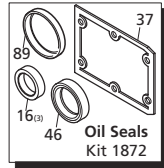

Special Parts / Kits

Code	Description	Qty
2029	Viton water seals ø15	1
2030	Viton water seals ø18	1
2815	Kit for up to 180° F ø15 High Temp	1
2816	Kit for up to 180° F ø18 High Temp	1
1836	Rail Kit - 3/8" - 2 Rails & 4 Bolts	1
1836H	Rail Kit - 1-1/2" - 2 Rails & 4 Bolts	1

Pos	Code	Description	Qty	Pos	Code	Description	Qty
1	1322730	Head bolt M6x60	(137 in/lbs) 6	31	1260760	Bolt M5x20	(48 in/lbs) 6
2	620301	Plug 1/8" G	1	32	1269101	Rear cover	Low 1
3	1260250	Oil sight glass	1		1329010	Rear cover	High 1
4	1260430	Snap ring	1	36	1260060	Con rod - Aluminum	3
5	1780690	Contrast disc	1		1320140	Con rod - Bronze	3
6	1140450	O-Ring ø20.24x2.62	1	37	1260040	Gasket	1
7	1269657	Valve cap	(300 in/lbs) 6	38	740290	O-Ring ø14x1.78	2
	1260162T	Valve Cap 1/4" threaded	(300 in/lbs) 1	39	1980740	Plug 3/8" G Brass	2
	1260163	Valve Cap 1/8" threaded	(300 in/lbs) 1	40	1320022	Pump head - Brass	ø15 1
8	960160	O-Ring ø17.86x2.62	6		1320020	Pump head - Brass	ø18 1
9	1269050	Complete valve	6	41	180101	O-Ring ø17.5x2	1
10	880830	O-Ring ø15.54x2.62	6	42	820361	Plug 1/2" G Brass	1
11	1260140	Support ring reducer brass	ø15 □ 3	43	1260180	Crankshaft 24mm	① 1
	1260141	Support ring reducer plastic	ø15 □ 3		1260200	Crankshaft 24mm	③ 1
	1520120	Support ring	ø15 □ 3	44	1380520	Key	1
	1320340	Support ring	ø18 3	45	1320370	Bearing	1
12	1271650	High pressure packing	ø15 3	46	1260750	Oil seal	1
	1260220	High pressure packing	ø18 3	47	1260470	Bolt M8x10	4
13	1260151	Piston guide	ø15 3	48	1263890	Rail 1-1/2"	2
	1320351	Piston guide	ø18 3		1260830	Rail 3/8"	2
14	1260420	O-Ring ø26.70x1.78	3	83	1260790	Circlip ø152	1
15	1260440	Low pressure seal	ø15 3	85	1381550	Washer	6
	1260450	Low pressure seal	ø18 3	89	1266740	Cap	1
16	1260460	Oil seal	3		AR64516	Oil	1
19	1260790	Circlip ø152	1				
20	1320370	Bearing	1				
21	1320330	Bushing	1				
22	1320010	Pump housing	1				
23	880130	Vented oil cap	1				
24	1260110	Nut	(106 in/lbs) 3				
25	1260100	Washer 8x13x0.50	3				
26	1260120	Plunger	ø15 3				
	1260210	Plunger	ø18 3				
27	480480	O-Ring ø4.48x1.78	3				
28	1260091	Washer (slinger)	3				
29	1260070	Plunger rod	3				
30	1260080	Plunger rod pin	3				

Legend		
ø 15	ø 18	ø 18
For ○	For ▼	For ■
XT8.12A③	XT11.11③	XT9.14①
		XT11.14③
For □		
XT8.12③		
XT8.14③