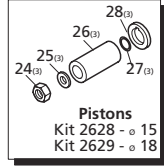

Special Parts / Kits

Code	Description	Qty
2029	Viton water seals ø15	1
2030	Viton water seals ø18	1
2815	Kit for up to 180° F ø15 High Temp	1
2816	Kit for up to 180° F ø18 High Temp	1
1836	Rail Kit - 3/8" - 2 Rails & 4 Bolts	1
1836H	Rail Kit - 1-1/2" - 2 Rails & 4 Bolts	1

Pos	Code	Description	Qty	Pos	Code	Description	Qty
1	1322730	Head bolt M6x60	(137 in/lbs) 6	31	1260760	Bolt M5x20	(48 in/lbs) 6
2	620301	Plug 1/8" G	1	32	1269101	Rear cover	Low 1
3	1260250	Oil sight glass	1		1329010	Rear cover	High 1
4	1260430	Snap ring	1	36	1260060	Con rod - Aluminum	3
5	1780690	Contrast disc	1		1320140	Con rod - Bronze	3
6	1140450	O-Ring ø20.24x2.62	1	37	1260040	Gasket	1
7	1269657	Valve cap	(300 in/lbs) 6	38	740290	O-Ring ø14x1.78	2
	1260162T	Valve Cap 1/4" threaded	(300 in/lbs) 1	39	1980740	Plug 3/8" G Brass	2
	1260163	Valve Cap 1/8" threaded	(300 in/lbs) 1	40	1320022	Pump head - Brass	ø15 1
8	960160	O-Ring ø17.86x2.62	6		1320020	Pump head - Brass	ø18 1
9	1269050	Complete valve	6	41	180101	O-Ring ø17.5x2	1
10	880830	O-Ring ø15.54x2.62	6	42	820361	Plug 1/2" G Brass	1
11	1260140	Support ring reducer brass	ø15 □ 3	43	1260180	Crankshaft 24mm	① 1
	1260141	Support ring reducer plastic	ø15 □ 3		1260200	Crankshaft 24mm	③ 1
	1520120	Support ring	ø15 □ 3	44	1380520	Key	1
	1320340	Support ring	ø18 3	45	1320370	Bearing	1
12	1271650	High pressure packing	ø15 3	46	1260750	Oil seal	1
	1260220	High pressure packing	ø18 3	47	1260470	Bolt M8x10	4
13	1260151	Piston guide	ø15 3	48	1263890	Rail 1-1/2"	2
	1320351	Piston guide	ø18 3		1260830	Rail 3/8"	2
14	1260420	O-Ring ø26.70x1.78	3	83	1260790	Circlip ø152	1
15	1260440	Low pressure seal	ø15 3	85	1381550	Washer	6
	1260450	Low pressure seal	ø18 3	89	1266740	Cap	1
16	1260460	Oil seal	3		AR64516	Oil	1
19	1260790	Circlip ø152	1				
20	1320370	Bearing	1				
21	1320330	Bushing	1				
22	1320010	Pump housing	1				
23	880130	Vented oil cap	1				
24	1260110	Nut	(106 in/lbs) 3				
25	1260100	Washer 8x13x0.50	3				
26	1260120	Plunger	ø15 3				
	1260210	Plunger	ø18 3				
27	480480	O-Ring ø4.48x1.78	3				
28	1260091	Washer (slinger)	3				
29	1260070	Plunger rod	3				
30	1260080	Plunger rod pin	3				

Legend		
ø 15	ø 18	ø 18
For ○	For ▼	For ■
XT8.12A③	XT11.11③	XT9.14①
		XT11.14③
For □		
XT8.12③		
XT8.14③