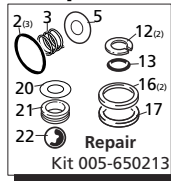

Repair Kits

| Pos | Code       | Description                  | Qty. | Legend       |                  |               |                |
|-----|------------|------------------------------|------|--------------|------------------|---------------|----------------|
|     |            |                              |      | Red<br>AL605 | Yellow<br>AL605Y | Blue<br>AL606 | Black<br>AL607 |
| 1   | 005-150087 | Check connector 3/8" F NPT   | 1    |              |                  |               |                |
| 2   | 005-060108 | O-Ring 2068 705H             | 3    |              |                  |               |                |
| 3   | 005-100002 | Shutter spring               | 1    |              |                  |               |                |
| 4   | 005-120000 | Shutter                      | 1    |              |                  |               |                |
| 5   | 005-060109 | O-Ring 6312 905H             | 1    |              |                  |               |                |
| 7   | 005-030101 | Self locking nut M8          | 1    |              |                  |               |                |
| 8   | 005-400300 | Unloader knob                | 1    |              |                  |               |                |
| 9   | 005-150101 | Washer                       | 1    |              |                  |               |                |
| 10  | 005-400400 | Spring - yellow 1450 PSI     | 1    |              |                  |               |                |
| 11  | 005-400401 | Spring - red 2900 PSI        | 1    |              |                  |               |                |
| 12  | 005-400402 | Spring - blue 3650 PSI       | 1    |              |                  |               |                |
| 13  | 005-400401 | Spring - black 4350 PSI      | 1    |              |                  |               |                |
| 11  | 005-150011 | Stem guide union             | 1    |              |                  |               |                |
| 12  | 005-000102 | Back-up ring                 | 2    |              |                  |               |                |
| 13  | 005-060106 | O-Ring 2031 705H             | 1    |              |                  |               |                |
| 14  | 030-160515 | Stem                         | 1    |              |                  |               |                |
| 15  | 005-160301 | Pin ø3x12 mm                 | 1    |              |                  |               |                |
| 16  | 030-000125 | Back-up ring                 | 2    |              |                  |               |                |
| 17  | 102-060115 | O-Ring 3043 705H             | 1    |              |                  |               |                |
| 18  | 005-020026 | Body 3/8" F G                | 1    |              |                  |               |                |
| 19  | 005-170101 | Plug 3/8" M G                | 2    |              |                  |               |                |
| 20  | 001-060129 | O-Ring 2043 905H             | 1    |              |                  |               |                |
| 21  | 001-160200 | Seat ø7                      | 1    |              |                  |               |                |
| 22  | 001-160008 | Ball ø11/32                  | 1    |              |                  |               |                |
| 23  | 005-100003 | Ball spring                  | 1    |              |                  |               |                |
| 24  | 005-150009 | Seat union 3/8" F G          | 1    |              |                  |               |                |
| 24  | 005-150088 | Seat union thread 3/8" F NPT | 1    |              |                  |               |                |
| 25  | 005-030200 | Nut M8                       | 2    |              |                  |               |                |
| 26  | 005-060200 | Gasket ø14x8.3x1.5           | 2    |              |                  |               |                |