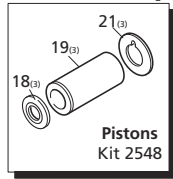

Special Parts / Kits

Code	Description	Qty
394280	Valve o-ring	1
1941040	Valve backup ring	1
2875	Brass piston guide kit (old version)	1
42120	Brass piston guide kit (new version)	1
2748	Rail kit 1-1/4" - 2 Rails - 4 Bolts - 4 Washers	1

Pos	Code	Description	Qty	Pos	Code	Description	Qty
1	1940260	Head bolt M10x80	(442 in/lbs) 8	40	1780690	Sight glass back cover	1
2	650530	Washer	8	41	1140450	O-Ring ø20.24x2.62	1
5	880830	O-Ring ø15.54x2.62	6	42	820680	Oil seal crankshaft	1
7	1942530	Pump head	1	43	1940560	Oil seal plunger rod	3
8	180101	O-Ring ø17.5x2	1	44	1940370	Base 1-1/4"	2
9	820361	Plug 1/2" G	(266 in/lbs) 1	45	1940380	Bolt M10x18	(443 in/lbs) 4
10	1980740	Plug 3/8" G	(221 in/lbs) 3	46	200231	Washer	4
11	740290	O-Ring ø14x1.78	3	51	1949011	Side cover w/sight glass	1
14	1942470	Front Piston guide	3	52	1941240	Open bearing support	1
15	1941350	Support ring	3	53	1941640	Piston-fixing screw	(62 in/lbs) 3
16	1942690	Low pressure seal	3	54	1940940	Valve cap	(531 in/lbs) 6
18	1340600	Washer - Copper	3	55	1941070	Back-up ring	6
19	1941020	Piston	3	56	1949051	Complete valve	6
21	1383190	Slinger	3	56a	394280	O-Ring	1
22	1942700	High pressure seal assembly	3	56b	1941040	Back-up ring	1
23	1940960	Plunger Rod	3	58	820490	O-Ring ø34.65x1.78	3
24	1940060	Con-rod pin	3	60	1949220	Complete pump head	1
25	1941380	O-Ring ø66.34x2.62	2	75	1941270	Oil sight glass	1
26	1941390	Shim 0.05 mm	1-3	76	100410	O-Ring ø34.6x2.62	1
26	1941400	Shim 0.10 mm	1-3	77	1941260	Contrast disc	1
26	1941410	Shim 0.19 mm	1-3	78	1941290	Snap ring	1
26	1941420	Shim 0.25 mm	1-3	79	1942480	Rear piston guide	3
28	850370	Bolt M 8x16	(217 in/lbs) 8				
29	1140410	Bearing	2				
30	1940051	Con rod	(89 in/lbs) 3				
31	1940980	Crankshaft 24mm	● 1				
31	1940970	Crankshaft 24mm	○ 1				
31	1940520	Crankshaft 24mm	■ 1				
31	1940170	Crankshaft 24mm	◆ 1				
32	650250	Key	1				
33	1941330	Pump housing	1				
34	1140370	Oil cap	1				
35	1260250	Oil sight glass	1				
36	1260430	Snap ring	1				
37	1940410	O-Ring ø132x3	1				
38	1200430	Bolt M6x16	(89 in/lbs) 6				
39	1949010	Complete cover	1				

Legend		
ø 18	ø 18	ø 18
For ●	For ○	For ▲
SXW15.35	SXW21.35	
ø 18	ø 18	ø 18
For ■	For ◆	For ▲
SXWA4G50	SXWA5.5G50	SXWA7G50