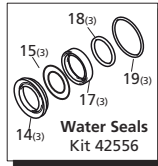

**Repair Kits**

Pos	Code	Description	Qty	Pos	Code	Description	Qty	Legend
	960090	Valve Cap	(478 in/lbs) 6	34	3200220	Screw TCEI 6x16	(71 in/lbs) 4	For ○ RRV3G36D
	960850	Valve Cap SST	(478 in/lbs) 6	35	820510	O-Ring ø 10.82x1.78	1	For ● RRV3.5G36D
	9600909	Valve Cap - threaded 1/4" brass	(478 in/lbs) 6	36	880581	Plug 1/4" G	(133 in/lbs) 1	For ◆ RRV4G36D
	9608507	Valve Cap - threaded 1/4" SST	(478 in/lbs) 6	37	1200430	Screw M 6x16	(92 in/lbs) 4	For ■ RRV4G40D
2	960160	O-Ring ø 17.86x2.62	6	38	3200070	Cover	1	
3	889052	Complete valve	6	40	3220080	Oil indicator	1	
4	800860	Screw M 8x55	(225 in/lbs) 8	41	3200090	Disc	1	
5	1381850	Washer	8	42	650560	O-Ring ø 56.82x2.62	1	
6	3220090	Head	1	43	200390	Snap ring	1	
7	180101	O-Ring ø 17.5x2	1	44	1981210	Bearing	1	
8	820361	Plug 1/2" G	(354 in/lbs) 1	45	3200210	Base	2	
9	740290	O-Ring ø 14x1.78	1	46	1322640	Washer	4	
10	1980740	Plug 3/8" G	(221 in/lbs) 1	47	850250	Screw M 8x12	4	
11	880581	Plug 1/4" G	(133 in/lbs) 1	53	880830	O-Ring ø 15.54x2.62	6	
12	820510	O-Ring ø 10.82x1.78	1	54	1080550	Ring	3	
13	2760220	Ring	3	56	3220780	O-Ring ø 61.8x0.5	1	
14	1342761	Gasket	3	60	1260770	Circlip	1	
15	3200680	Ring	3	61	3220240	Crankshaft - Hollow Shaft	◆ 1	
16	3220150	Piston guide	3	61	3220450	Crankshaft - Hollow Shaft	● 1	
17	3200690	Gasket	3	61	3220460	Crankshaft - Hollow Shaft	○ 1	
18	3200700	Ring	3	62	820440	Grub screw M 6x6	1	
19	770260	O-Ring ø 23.52x1.78	3	63	3220260	Bearing	1	
20	3220140	Piston guide	3	64	3220430	O-Ring ø 56.87x1.78	1	
21	1260110	Nut M 8	(106 in/lbs) 3	65	3220270	Oil Seal	1	
22	1260100	Washer	3	66	7800060	Screw M 6x25	(92 in/lbs) 4	
23	1780070	Piston	3	68	32202650-1	Flange assembly	1	
24	1260091	Spacer	3	69	3220250	Flange	1	
25	1260460	Ring	3	70	780330	Screw M 6x20	(92 in/lbs) 4	
26	3220010	Pump body	1	71	42638	Complete head assembly	◆●○ 1	
27	880130	Plug	(44 in/lbs) 1	71	3229203	Complete head assembly	■ 1	
28	480480	O-Ring ø 4.48x1.78	3		AR64516	Oil	2	
29	3220060	Piston	3			<i>OIL CAPACITY - 13.35 OZ</i>		
30	3220070	Conrod pin	3					
31	3220040	Conrod	3					
32	651540	O-Ring ø 107.62x2.62	1					
33	3220030	Rear cover	1					