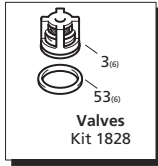

**Repair Kits**

Pos	Code	Description	Qty	Pos	Code	Description	Qty	Legend
	960090	Valve Cap	(478 in/lbs) 6	34	3200220	Screw TCEI 6x16	(71 in/lbs) 4	For ○ RRV3G36D
	960850	Valve Cap SST	(478 in/lbs) 6	35	820510	O-Ring ø 10.82x1.78	1	For ● RRV3.5G36D
	9600909	Valve Cap - threaded 1/4" brass	(478 in/lbs) 6	36	880581	Plug 1/4" G	(133 in/lbs) 1	For ◆ RRV4G36D
	9608507	Valve Cap - threaded 1/4" SST	(478 in/lbs) 6	37	1200430	Screw M 6x16	(92 in/lbs) 4	For ■ RRV4G40D
2	960160	O-Ring ø 17.86x2.62	6	38	3200070	Cover	1	
3	889052	Complete valve	6	40	3220080	Oil indicator	1	
4	800860	Screw M 8x55	(225 in/lbs) 8	41	3200090	Disc	1	
5	1381850	Washer	8	42	650560	O-Ring ø 56.82x2.62	1	
6	3220090	Head	1	43	200390	Snap ring	1	
7	180101	O-Ring ø 17.5x2	1	44	1981210	Bearing	1	
8	820361	Plug 1/2" G	(354 in/lbs) 1	45	3200210	Base	2	
9	740290	O-Ring ø 14x1.78	1	46	1322640	Washer	4	
10	1980740	Plug 3/8" G	(221 in/lbs) 1	47	850250	Screw M 8x12	4	
11	880581	Plug 1/4" G	(133 in/lbs) 1	53	880830	O-Ring ø 15.54x2.62	6	
12	820510	O-Ring ø 10.82x1.78	1	54	1080550	Ring	3	
13	2760220	Ring	3	56	3220780	O-Ring ø 61.8x0.5	1	
14	1342761	Gasket	3	60	1260770	Circlip	1	
15	3200680	Ring	3	61	3220240	Crankshaft - Hollow Shaft	◆ 1	
16	3220150	Piston guide	3	61	3220450	Crankshaft - Hollow Shaft	● 1	
17	3200690	Gasket	3	61	3220460	Crankshaft - Hollow Shaft	○ 1	
18	3200700	Ring	3	62	820440	Grub screw M 6x6	1	
19	770260	O-Ring ø 23.52x1.78	3	63	3220260	Bearing	1	
20	3220140	Piston guide	3	64	3220430	O-Ring ø 56.87x1.78	1	
21	1260110	Nut M 8	(106 in/lbs) 3	65	3220270	Oil Seal	1	
22	1260100	Washer	3	66	7800060	Screw M 6x25	(92 in/lbs) 4	
23	1780070	Piston	3	68	32202650-1	Flange assembly	1	
24	1260091	Spacer	3	69	3220250	Flange	1	
25	1260460	Ring	3	70	780330	Screw M 6x20	(92 in/lbs) 4	
26	3220010	Pump body	1	71	42638	Complete head assembly	◆●○ 1	
27	880130	Plug	(44 in/lbs) 1	71	3229203	Complete head assembly	■ 1	
28	480480	O-Ring ø 4.48x1.78	3		AR64516	Oil	2	
29	3220060	Piston	3			<i>OIL CAPACITY - 13.35 OZ</i>		
30	3220070	Conrod pin	3					
31	3220040	Conrod	3					
32	651540	O-Ring ø 107.62x2.62	1					
33	3220030	Rear cover	1					