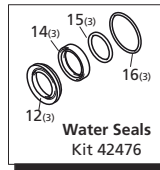

**Repair Kits**

Pos	Code	Description	Qty	Pos	Code	Description	Qty	Legend		
1	3200110	Valve cap	(216 in/lbs) 6	36	1780050	Conrod pin	3	<b>Ø 15</b>	<b>Ø 15</b>	<b>Ø 15</b>
	3201430	Valve cap Threaded 1/8"	(216 in/lbs) 6	37	2760280	O-Ring ø 101.27x2.62	1	For ○	For ●	For ◆
2	1200690	O-Ring ø 15.6x1.78	6	38	3200030	Rear cover	1	For ○	For ●	For ◆
3	2769050	Complete valve	(92 in/lbs) 6	39	820510	O-Ring ø 10.82x1.78	1	For ○	For ●	For ◆
4	800410	Screw M6x40	8	40	880581	Plug 1/4" G	1	For ○	For ●	For ◆
5	1381550	Washer	8	41	3200220	Screw 6x16	4	For ■	For ▢	For ★
6	3200100	Head	1	43	1321190	Bearing	1	For ■	For ▢	For ★
7	180101	O-Ring ø 17.5x2	1		3201200	Crankshaft - Hollow Shaft	○ 1	For ■	For ▢	For ★
8	820361	Plug 1/2" G	(354 in/lbs) 1		3200860	Crankshaft - Hollow Shaft	● 1	For ■	For ▢	For ★
9	740290	O-Ring ø 14x1.78	1		3201180	Crankshaft - Hollow Shaft	◆ 1	For ■	For ▢	For ★
10	1980740	Plug 3/8" G	(221 in/lbs) 1		3201170	Crankshaft - Hollow Shaft	■ 1	For ■	For ▢	For ★
11	2760220	Ring	3		3200350	Crankshaft - Hollow Shaft	▢ 1	For ■	For ▢	For ★
12	1342761	Gasket	3		3200340	Crankshaft - Hollow Shaft	★ 1	For ■	For ▢	For ★
13	3200160	Piston guide	3	45	480671	Seal	1	For ■	For ▢	For ★
14	3200690	Gasket	3	49	3209201	Complete head assembly	1	For ■	For ▢	For ★
15	3200700	Ring	3		1579	Flange (F7)	1	For ■	For ▢	For ★
16	770590	O-Ring ø 21.95x1.78	3		1584	Flange (F8)	1	For ■	For ▢	For ★
17	3200150	Piston guide	3	77	1200430	Screw	4	For ■	For ▢	For ★
18	3200010	Pump body	1		AR64516	Oil	2	For ■	For ▢	For ★
19	1780490	Bearing	1			<i>OIL CAPACITY - 9.81 oz</i>		For ■	For ▢	For ★
20	1260790	Snap ring	2					For ■	For ▢	For ★
21	1780550	Snap ring	1					For ■	For ▢	For ★
22	395081	O-Ring ø 47.30x2.62	1					For ■	For ▢	For ★
23	3200090	Disc	1					For ■	For ▢	For ★
24	3200080	Oil indicator	1					For ■	For ▢	For ★
25	3200070	Cover	1					For ■	For ▢	For ★
26	1200430	Screw M6x16	(92 in/lbs) 8					For ■	For ▢	For ★
27	3201890	Vented oil cap	1					For ■	For ▢	For ★
28	1260110	Nut M8	(106 in/lbs) 3					For ■	For ▢	For ★
29	1260100	Washer	3					For ■	For ▢	For ★
30	1260120	Piston	3					For ■	For ▢	For ★
31	1260091	Spacer	3					For ■	For ▢	For ★
32	1260460	Seal	3					For ■	For ▢	For ★
33	480480	O-Ring ø 4.48x1.78	3					For ■	For ▢	For ★
34	3200060	Piston guide	3					For ■	For ▢	For ★
35	3200040	Conrod	3					For ■	For ▢	For ★