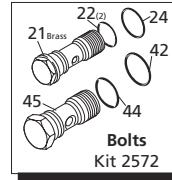

Repair Kits

Pos	Code	Description	Qty.	Pos	Code	Description	Qty.	Legend		
1	1981780	Adjusting knob	1	38	1540570	Injector body 3/8" G	1	4/B	4/B+ID	4/B+IDR
2	1980470	Adjusting screw M6x20	1	39	1540580	Injector body 3/8" G	1	For ●	For ■	For ▲
3	1980300	Nut M6	1	40	1540610	Injector body 3/8" G NPT	1	AR20821	AR20888	AR20890
4	1980390	Brass adjusting cap	1	41	1540620	Injector body 3/8" G NPT	1	AR21036	AR21037	AR21039
5	1980220	Spring plate	2	42	1540300	Nut	1	AR21158	AR21038	AR21040
6	1271070	Spring	1	44	1540180	Discharge fitting 3/8" G	1			
7	1080041	Upper piston	1	45	1540500	Discharge fitting 3/8" NPT	1			
8	1080070	Roll pin	2	46	1540280	By-pass housing Aluminum 3/8" G	1			
9	1080401	Back-up ring	1	47	1540480	By-pass housing Aluminum 3/8" NPT	1			
10	1080250	O-Ring ø7.66x1.78	1	48	1540470	By-pass housing Brass 3/8" G	1			
12	1980210	Piston guide	1	49	1540440	By-pass housing Brass 3/8" NPT	1			
13	740290	O-Ring ø14x1.78	1		1540630	O-Ring ø23.47x2.62	1			
14	800560	O-Ring ø8.73x1.78	1		880270	O-Ring ø17.17x1.78	1			
15	880830	O-Ring ø15.54x2.62	1		2260420	Inlet bolt 1/2" G	1			
16	1271170	Back-up ring	1		480440	O-Ring ø17.13x2.62	1			
17	1080190	O-Ring ø2.90x1.78	2		1540050	Inlet fitting G	1			
18	1271160	Lower piston	1		1560640	Inlet fitting NPT	1			
19	1980200	Valve seat	1		1981770	Adjusting knob plug	1			
20	1470210	O-Ring ø9x1	1							
21	1540270	Outlet bolt 3/8" G - Brass	1							
	1540430	Outlet bolt 3/8" G - Steel	1							
22	390080	O-Ring ø11.91x2.62	2							
23	1540510	Valve housing	1							
24	1140450	O-Ring ø20.24x2.62	1							
25	1460430	O-Ring ø 4x2.5	1							
26	1540170	Shutter valve	1							
27	1080091	Spring	1							
28	394280	O-Ring ø12.42x1.78	1							
29	1560660	Snap ring	1							
30	1560680	Detergent regulating knob	▲ 1							
31	480560	O-Ring ø6.75x1.78	▲ 1							
32	800560	O-Ring ø8.73x1.78	▲ 1							
33	1560650	Hose barb (adjustable)	▲ 1							
34	1560490	Hose barb (fixed)	■ 1							
35	480480	O-Ring ø4.48x1.78	■▲ 1							
36	1250280	Ball	■▲ 1							
37	1560520	Spring	■▲ 1							