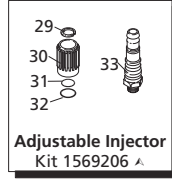

Repair Kits

Pos	Code	Description	Qty.	Pos	Code	Description	Qty.	Legend		
1	1981780	Adjusting knob	1	38	1540570	Injector body 3/8" G	1	4/B	4/B+ID	4/B+IDR
2	1980470	Adjusting screw M6x20	1	39	1540580	Injector body 3/8" G	1	For ●	For ■	For ▲
3	1980300	Nut M6	1	40	1540610	Injector body 3/8" G NPT	1	AR20821	AR20888	AR20890
4	1980390	Brass adjusting cap	1	41	1540620	Injector body 3/8" G NPT	1	AR21036	AR21037	AR21039
5	1980220	Spring plate	2	42	1540300	Nut	1	AR21158	AR21038	AR21040
6	1271070	Spring	1	44	1540180	Discharge fitting 3/8" G	1			
7	1080041	Upper piston	1	45	1540500	Discharge fitting 3/8" NPT	1			
8	1080070	Roll pin	2	46	1540280	By-pass housing Aluminum 3/8" G	1			
9	1080401	Back-up ring	1	47	1540480	By-pass housing Aluminum 3/8" NPT	1			
10	1080250	O-Ring ø7.66x1.78	1	48	1540470	By-pass housing Brass 3/8" G	1			
12	1980210	Piston guide	1	49	1540440	By-pass housing Brass 3/8" NPT	1			
13	740290	O-Ring ø14x1.78	1		1540630	O-Ring ø23.47x2.62	1			
14	800560	O-Ring ø8.73x1.78	1		880270	O-Ring ø17.17x1.78	1			
15	880830	O-Ring ø15.54x2.62	1		2260420	Inlet bolt 1/2" G	1			
16	1271170	Back-up ring	1		480440	O-Ring ø17.13x2.62	1			
17	1080190	O-Ring ø2.90x1.78	2		1540050	Inlet fitting G	1			
18	1271160	Lower piston	1		1560640	Inlet fitting NPT	1			
19	1980200	Valve seat	1		1981770	Adjusting knob plug	1			
20	1470210	O-Ring ø9x1	1							
21	1540270	Outlet bolt 3/8" G - Brass	1							
	1540430	Outlet bolt 3/8" G - Steel	1							
22	390080	O-Ring ø11.91x2.62	2							
23	1540510	Valve housing	1							
24	1140450	O-Ring ø20.24x2.62	1							
25	1460430	O-Ring ø 4x2.5	1							
26	1540170	Shutter valve	1							
27	1080091	Spring	1							
28	394280	O-Ring ø12.42x1.78	1							
29	1560660	Snap ring	1							
30	1560680	Detergent regulating knob	▲ 1							
31	480560	O-Ring ø6.75x1.78	▲ 1							
32	800560	O-Ring ø8.73x1.78	▲ 1							
33	1560650	Hose barb (adjustable)	▲ 1							
34	1560490	Hose barb (fixed)	■ 1							
35	480480	O-Ring ø4.48x1.78	■▲ 1							
36	1250280	Ball	■▲ 1							
37	1560520	Spring	■▲ 1							