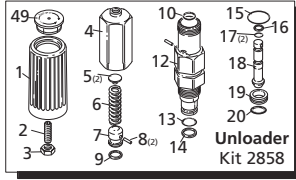

Repair Kits

Pos	Code	Description	Qty.	Pos	Code	Description	Qty.	Legend		
1	1981780	Adjusting knob	1	38	1540570	Injector body 3/8" G	1	4/B	4/B+ID	4/B+IDR
2	1980470	Adjusting screw M6x20	1	39	1540580	Injector body 3/8" G	1	For ●	For ■	For ▲
3	1980300	Nut M6	1	40	1540610	Injector body 3/8" G NPT	1	AR20821	AR20888	AR20890
4	1980390	Brass adjusting cap	1	41	1540620	Injector body 3/8" G NPT	1	AR21036	AR21037	AR21039
5	1980220	Spring plate	2	42	1540300	Nut	1	AR21158	AR21038	AR21040
6	1271070	Spring	1	44	1540180	Discharge fitting 3/8" G	1			
7	1080041	Upper piston	1	45	1540500	Discharge fitting 3/8" NPT	1			
8	1080070	Roll pin	2	46	1540280	By-pass housing Aluminum 3/8" G	1			
9	1080401	Back-up ring	1	47	1540480	By-pass housing Aluminum 3/8" NPT	1			
10	1080250	O-Ring ø7.66x1.78	1	48	1540470	By-pass housing Brass 3/8" G	1			
12	1980210	Piston guide	1	49	1540440	By-pass housing Brass 3/8" NPT	1			
13	740290	O-Ring ø14x1.78	1		1540630	O-Ring ø23.47x2.62	1			
14	800560	O-Ring ø8.73x1.78	1		880270	O-Ring ø17.17x1.78	1			
15	880830	O-Ring ø15.54x2.62	1		2260420	Inlet bolt 1/2" G	1			
16	1271170	Back-up ring	1		480440	O-Ring ø17.13x2.62	1			
17	1080190	O-Ring ø2.90x1.78	2		1540050	Inlet fitting G	1			
18	1271160	Lower piston	1		1560640	Inlet fitting NPT	1			
19	1980200	Valve seat	1		1981770	Adjusting knob plug	1			
20	1470210	O-Ring ø9x1	1							
21	1540270	Outlet bolt 3/8" G - Brass	1							
	1540430	Outlet bolt 3/8" G - Steel	1							
22	390080	O-Ring ø11.91x2.62	2							
23	1540510	Valve housing	1							
24	1140450	O-Ring ø20.24x2.62	1							
25	1460430	O-Ring ø 4x2.5	1							
26	1540170	Shutter valve	1							
27	1080091	Spring	1							
28	394280	O-Ring ø12.42x1.78	1							
29	1560660	Snap ring	1							
30	1560680	Detergent regulating knob	▲ 1							
31	480560	O-Ring ø6.75x1.78	▲ 1							
32	800560	O-Ring ø8.73x1.78	▲ 1							
33	1560650	Hose barb (adjustable)	▲ 1							
34	1560490	Hose barb (fixed)	■ 1							
35	480480	O-Ring ø4.48x1.78	■▲ 1							
36	1250280	Ball	■▲ 1							
37	1560520	Spring	■▲ 1							