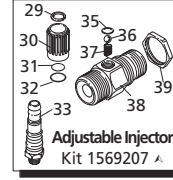

Repair Kits

Pos	Code	Description	Qty.	Pos	Code	Description	Qty.	Legend		
1	1981780	Adjusting knob	1	38	1540570	Injector body 3/8" G	1	4/B	4/B+ID	4/B+IDR
2	1980470	Adjusting screw M6x20	1	39	1540580	Injector body 3/8" G	1	For ●	For ■	For ▲
3	1980300	Nut M6	1	40	1540610	Injector body 3/8" G NPT	1	AR20821	AR20888	AR20890
4	1980390	Brass adjusting cap	1	41	1540620	Injector body 3/8" G NPT	1	AR21036	AR21037	AR21039
5	1980220	Spring plate	2	42	1540300	Nut	1	AR21158	AR21038	AR21040
6	1271070	Spring	1	44	1540180	Discharge fitting 3/8" G	1			
7	1080041	Upper piston	1	45	1540500	Discharge fitting 3/8" NPT	1			
8	1080070	Roll pin	2	46	1540280	By-pass housing Aluminum 3/8" G	1			
9	1080401	Back-up ring	1	47	1540480	By-pass housing Aluminum 3/8" NPT	1			
10	1080250	O-Ring ø7.66x1.78	1	48	1540470	By-pass housing Brass 3/8" G	1			
12	1980210	Piston guide	1	49	1540440	By-pass housing Brass 3/8" NPT	1			
13	740290	O-Ring ø14x1.78	1		1540630	O-Ring ø23.47x2.62	1			
14	800560	O-Ring ø8.73x1.78	1		880270	O-Ring ø17.17x1.78	1			
15	880830	O-Ring ø15.54x2.62	1		2260420	Inlet bolt 1/2" G	1			
16	1271170	Back-up ring	1		480440	O-Ring ø17.13x2.62	1			
17	1080190	O-Ring ø2.90x1.78	2		1540050	Inlet fitting G	1			
18	1271160	Lower piston	1		1560640	Inlet fitting NPT	1			
19	1980200	Valve seat	1		1981770	Adjusting knob plug	1			
20	1470210	O-Ring ø9x1	1							
21	1540270	Outlet bolt 3/8" G - Brass	1							
	1540430	Outlet bolt 3/8" G - Steel	1							
22	390080	O-Ring ø11.91x2.62	2							
23	1540510	Valve housing	1							
24	1140450	O-Ring ø20.24x2.62	1							
25	1460430	O-Ring ø 4x2.5	1							
26	1540170	Shutter valve	1							
27	1080091	Spring	1							
28	394280	O-Ring ø12.42x1.78	1							
29	1560660	Snap ring	1							
30	1560680	Detergent regulating knob	▲ 1							
31	480560	O-Ring ø6.75x1.78	▲ 1							
32	800560	O-Ring ø8.73x1.78	▲ 1							
33	1560650	Hose barb (adjustable)	▲ 1							
34	1560490	Hose barb (fixed)	■ 1							
35	480480	O-Ring ø4.48x1.78	■▲ 1							
36	1250280	Ball	■▲ 1							
37	1560520	Spring	■▲ 1							