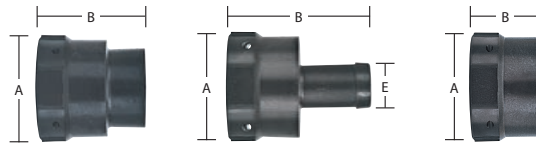

Note: O-ring and clip included.

90° Quick Connect Hose Barb

DESCRIPTION	SERIES	"A"	"B"	"C"	"E"	PART NUMBER
1/2" 90° Hose Barb	QC(f)	1 1/16" (43 mm)	2 19/64" (58 mm)	1 5/8" (41 mm)	1/2" (12 mm)	45529-90-1/2
3/4" 90° Hose Barb					3/4" (19 mm)	45529-90-3/4
1" 90° Hose Barb					1" (25 mm)	45529-90-1

Note: O-ring and clip included.

Male Quick Connect Fittings

DESCRIPTION	SERIES	"A"	"B"	"E"	PART NUMBER
50-Series Flange	QC(m)	1 3/16" (33 mm)	1 3/16" (46 mm)	2" (51 mm)	CP46029-PP
3/4" Male Pipe Thread					CP45527-NYB
1" Male Pipe Thread			2" (51 mm)	CP45526-NYB	
3/4" Hose Barb*			2 7/16" (62 mm)	3/4" (19 mm)	45529-3/4M
1" Hose Barb*			1" (25 mm)	45529-1M	

Note: Items marked with "*" include clip and O-ring.

- Large Quick connect fittings are used exclusively for 430 manifold inlets.
- Rated to 215 PSI (15 bar).

Large Quick Connect Threaded Fitting

DESCRIPTION	SERIES	"A"	"B"	PART NUMBER
1/4" Female Thread (Gauge Port)	Large Quick Connect	2 1/2" (64 mm)	2 1/4" (57 mm)	(B)58456-1/4
3/4" Female Thread				(B)58456-3/4
1" Female Thread				(B)58456-1
1 1/4" Female Thread				(B)58456-1-1/4
1 1/2" Female Thread				(B)58456-1-1/2

Note: O-ring and clip included.

(B)=BSPT

Large Quick Connect Cap Fitting

DESCRIPTION	SERIES	"A"	"B"	PART NUMBER
Cap Fitting	Large Quick Connect	2 1/2" (64 mm)	1 5/8" (41 mm)	58456-C

Note: O-ring and clip included.