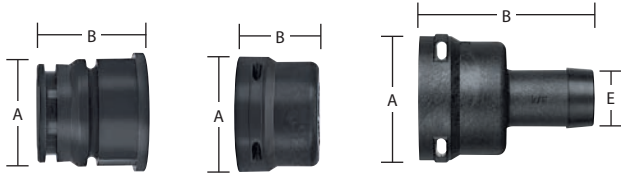

DirectoValve® Quick Connect Fittings

- Standard Quick Connect fittings for use on valves and components equipped with Quick Connect outlets.
- Rated to 300 PSI (20 bar).

Quick Connect Straight Hose Barb

DESCRIPTION	SERIES	"A"	"B"	"E"	PART NUMBER
1/2" Straight Hose Barb	QC(f)	1 1/16" (43 mm)	2 1/4" (57 mm)	1/2" (12 mm)	45529-1/2
5/8" Straight Hose Barb				5/8" (15 mm)	45529-5/8
3/4" Straight Hose Barb				3/4" (19 mm)	45529-3/4
1" Straight Hose Barb				1" (25 mm)	45529-1
Quick Connect Cap	QC(m)	1 1/16" (43 mm)	1 1/8" (28 mm)		45529-C
Quick Connect Plug	QC(m)	1 7/16" (36 mm)	1 3/16" (33 mm)		45529-P

Note: O-ring and clip included.

90° Quick Connect Hose Barb

DESCRIPTION	SERIES	"A"	"B"	"C"	"E"	PART NUMBER
1/2" 90° Hose Barb	QC(f)	1 1/16" (43 mm)	2 19/64" (58 mm)	1 5/8" (41 mm)	1/2" (12 mm)	45529-90-1/2
3/4" 90° Hose Barb					3/4" (19 mm)	45529-90-3/4
1" 90° Hose Barb					1" (25 mm)	45529-90-1

Note: Items marked with "*" include clip and O-ring.

- Large Quick connect fittings are used exclusively for 430 manifold inlets.
- Rated to 215 PSI (15 bar).

Large Quick Connect Threaded Fitting

DESCRIPTION	SERIES	"A"	"B"	PART NUMBER
1/4" Female Thread (Gauge Port)	Large Quick Connect	2 1/2" (64 mm)	2 1/4" (57 mm)	(B)58456-1/4
3/4" Female Thread				(B)58456-3/4
1" Female Thread				(B)58456-1
1 1/4" Female Thread				(B)58456-1-1/4
1 1/2" Female Thread				(B)58456-1-1/2