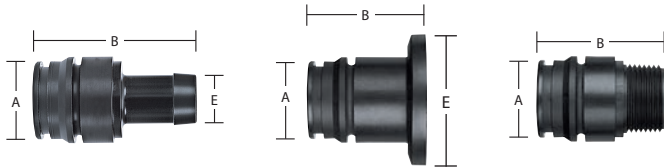

DESCRIPTION	SERIES	"A"	"B"	"E"	PART NUMBER
1/2" Straight Hose Barb	QC(f)	1 1/16" (43 mm)	2 1/4" (57 mm)	1/2" (12 mm)	45529-1/2
5/8" Straight Hose Barb				5/8" (15 mm)	45529-5/8
3/4" Straight Hose Barb				3/4" (19 mm)	45529-3/4
1" Straight Hose Barb				1" (25 mm)	45529-1
Quick Connect Cap	QC(m)	1 1/16" (43 mm)	1 1/8" (28 mm)		45529-C
Quick Connect Plug	QC(m)	1 7/16" (36 mm)	1 3/16" (33 mm)		45529-P

Note: O-ring and clip included.

90° Quick Connect Hose Barb

DESCRIPTION	SERIES	"A"	"B"	"C"	"E"	PART NUMBER
1/2" 90° Hose Barb	QC(f)	1 1/16" (43 mm)	2 19/64" (58 mm)	1 5/8" (41 mm)	1/2" (12 mm)	45529-90-1/2
3/4" 90° Hose Barb					3/4" (19 mm)	45529-90-3/4
1" 90° Hose Barb					1" (25 mm)	45529-90-1

Note: O-ring and clip included.

Male Quick Connect Fittings

DESCRIPTION	SERIES	"A"	"B"	"E"	PART NUMBER
50-Series Flange	QC(m)	1 3/16" (33 mm)	1 3/16" (46 mm)	2" (51 mm)	CP46029-PP
3/4" Male Pipe Thread					CP45527-NYB
1" Male Pipe Thread			2" (51 mm)	CP45526-NYB	
3/4" Hose Barb*			2 7/16" (62 mm)	3/4" (19 mm)	45529-3/4M
1" Hose Barb*			1" (25 mm)	45529-1M	

Note: Items marked with "*" include clip and O-ring.

- Large Quick connect fittings are used exclusively for 430 manifold inlets.
- Rated to 215 PSI (15 bar).

Large Quick Connect Threaded Fitting

DESCRIPTION	SERIES	"A"	"B"	PART NUMBER
1/4" Female Thread (Gauge Port)	Large Quick Connect	2 1/2" (64 mm)	2 1/4" (57 mm)	(B)58456-1/4
3/4" Female Thread				(B)58456-3/4
1" Female Thread				(B)58456-1
1 1/4" Female Thread				(B)58456-1-1/4
1 1/2" Female Thread				(B)58456-1-1/2