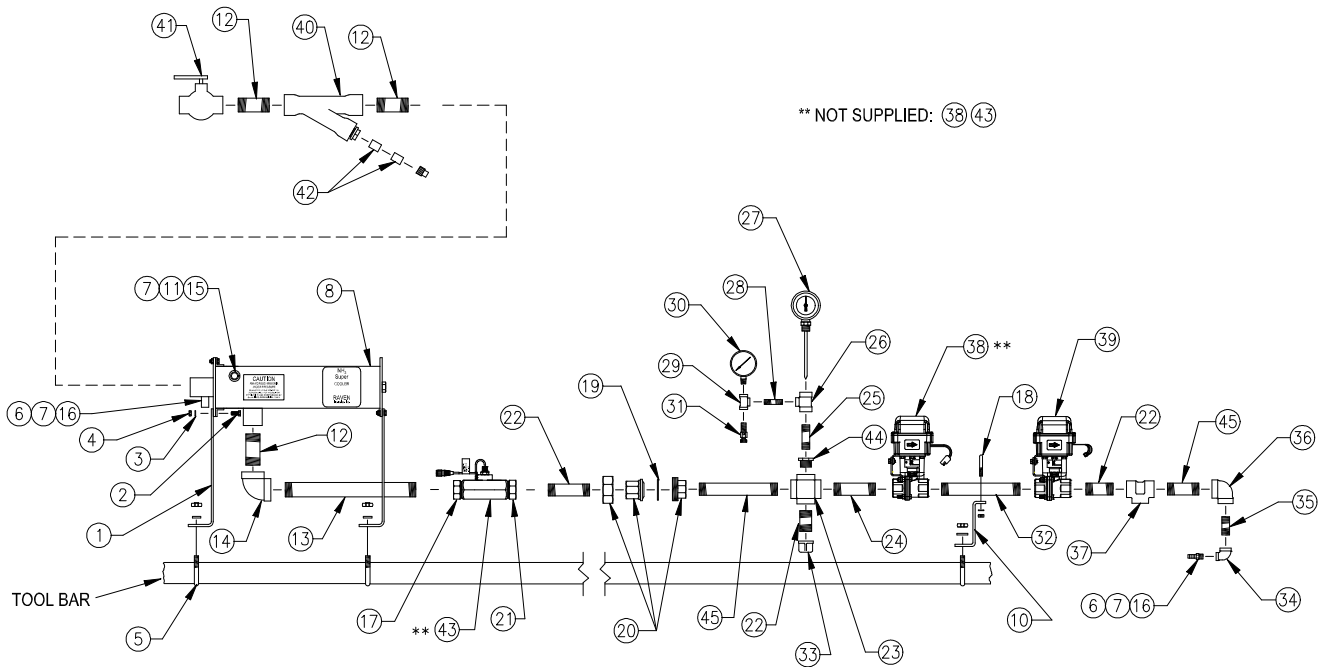

20 GPM ACCU-FLOW SYSTEM ON/OFF CONTROL VALVE REPLACEMENT PARTS

063-0171-233

**** High Pressure NH₃ Plumbing Should Be Done With Schedule 80 Pipe And Fittings ****

ITEM	DESCRIPTION	RAVEN PART #	ITEM	DESCRIPTION	RAVEN PART #
1	Cooler Bracket	107-0171-063	26	1/2" x 1/2" x 1/4" Pipe Tee	333-0004-009
2	3/8"-16 x 1 1/4" Bolt	311-0054-106	27	Temperature Gauge	417-0001-009
3	3/8" Lock Washer	313-1000-022	28	1/4" x 2" Pipe Nipple	333-0008-002
4	3/8"-16 Hex Nut	312-1001-037	29	1/4" Pipe Tee	333-0004-001
5	U-Bolt Assembly	107-0159-447	30	0-150 PSI Gauge	417-0001-008
6	3/8" EVA Hose	214-0001-002	31	1/4" Bleed Valve	334-0001-012
7	Hose Clamp	435-3003-002	32	1" x 8" Pipe Nipple	333-0008-034
8	Super Cooler (20 GPM)	063-0159-546	33	1" Pipe Cap	333-0009-090
10	Z-Bracket	107-0171-068	34	1/2" x 1/4" Pipe Elbow	333-0005-009
11	1/2" x 3/4" Hose Barb	333-0002-011	35	1/2" x 2" Pipe Nipple	333-0008-016
12	1 1/4" x 2" Pipe Nipple	333-0008-038	36	1" x 1/2" Pipe Elbow	333-0005-010
13	1 1/4" x 18" Pipe Nipple	333-0008-045	37	1" Pipe Tee	333-0004-005
14	1 1/4" Elbow	333-0005-006	38	Control Valve	063-0172-168
15	3/4" EVA Hose	214-0001-005	39	On/Off Valve	063-0172-169
16	1/4" x 3/8" Hose Barb	333-0002-004	40	1 1/4" Y-Strainer	333-9000-025
17	1 1/2" x 1 1/4" Bushing	333-0003-019	41	1 1/4" Steel Ball Valve	019-0159-245
18	1 1/2" Muffler Clamp	435-3003-030	42	Ceramic Magnets	418-0000-001
19	1" Pipe Union Gasket	219-0000-076	43	Flow Meter, 60s	063-0171-666
20	1" Pipe Union	333-0006-004	44	1" x 1/2" Reducing Bushing	333-0003-094
21	1 1/2" x 1" Bushing	333-0003-020	45	1" x 3" Pipe Nipple	333-0008-031
22	1" x 2" Pipe Nipple	333-0008-029	46	Vapor Tubes (Not Shown)	214-0002-002
23	1" Pipe Cross	333-0004-029			
24	1" x 5" Pipe Nipple	333-0008-033			
25	1/2" x 1 1/2" Pipe Nipple	333-0008-015			