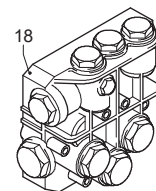

Hot Water

144 - 5