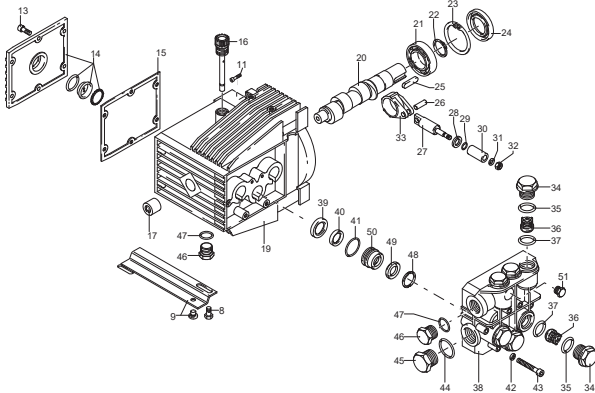

Pump

144 - 4

Complete Pump Head

144 - 5