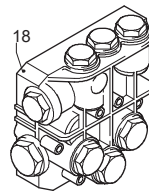

Complete Pump Head

Cold Water