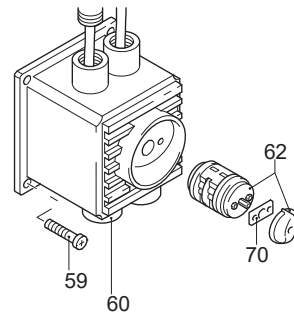

Non-TSS

144 - 3