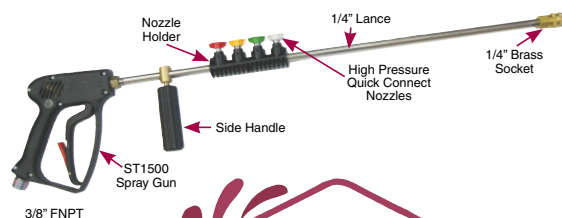

* 1/2" MPT Ends. † Grey with 3/8" quick couplers.

3/8" GREY HOSE ASSEMBLIES - WRAPPED, NON-MARKING

Part No.	Length	Max. PSI	Wt.	Net Ea.
GA 6GE25	3/8" x 25', 1-Wire	4000	7 lbs.	\$ 49.00
GA 6GE50	3/8" x 50', 1-Wire	4000	12 lbs.	89.45
GA 6GE75	3/8" x 75', 1-Wire	4000	18 lbs.	131.00
GA 6GE100	3/8" x 100', 1-Wire	4000	22 lbs.	174.00
GA 6GE125	3/8" x 125', 1-Wire	4000	28 lbs.	223.00
GA 6GE150	3/8" x 150', 1-Wire	4000	33 lbs.	265.00
GA 6GE25-2	3/8" x 25', 2-Wire	6000	9 lbs.	59.00
GA 6GE50-2	3/8" x 50', 2-Wire	6000	14 lbs.	102.00
GA 6GE75-2	3/8" x 75', 2-Wire	6000	22 lbs.	165.00
GA 6GE100-2	3/8" x 100', 2-Wire	6000	29 lbs.	195.00
FN 41187	* 3/8" x 50', 2-Wire	10,000	22 lbs.	129.00
FN 41188	* 3/8" x 100', 2-Wire	10,000	40 lbs.	224.00
FN 41189	* 3/8" x 200', 2-Wire	10,000	80 lbs.	368.00

* With 3/8" quick couplers.

CHECK OUT OUR OTHER WASH ACCESSORIES

Turbo/Laser Nozzles

Couplers

High Pressure Hose Reels

Trigger Wand Assemblies

OMAHA, NEBRASKA

13808 INDUSTRIAL ROAD
OMAHA, NE 68137