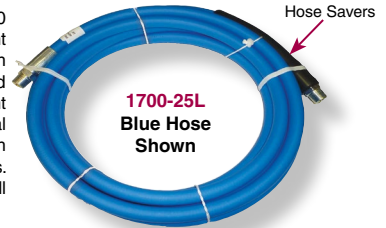

One-Wire construction is rated to 4000 PSI and is flexible and kink-resistant even in cold weather. Super smooth innertube means less pressure loss and increased performance. Overall weight is up to 30% less than conventional rubber hoses. Available in 3/8" I.D. with 3/8" MPT ends and (2) hose savers. Non-marking feature is standard in all three colors. **Made in USA.**