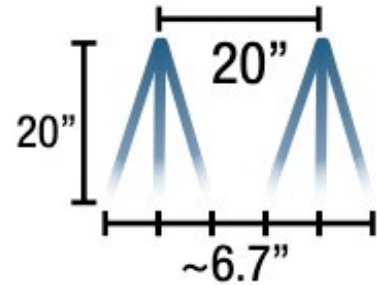

Part No.
WL 40443-015 thru 40443-20
WL 40250 50 Mesh Strainer .....
WL 40251 100 Mesh Strainer .....

10% Quantity Discount on 50+ Of One Size