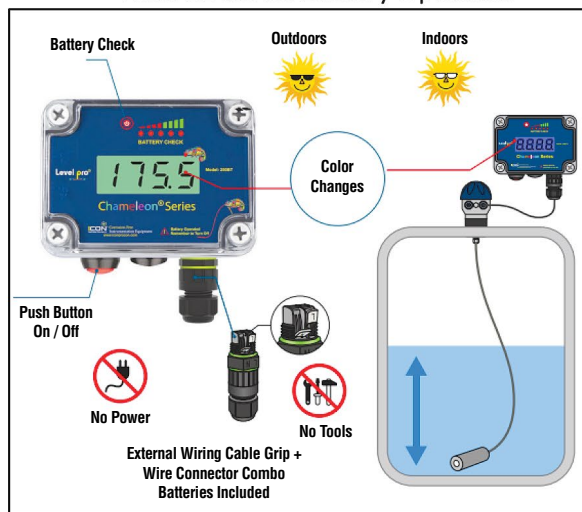

## Mini B Series Tank Level Monitoring Packages

The **Mini B Series Tank Level Monitoring Packages** are everything you need in one part number. No programming, no tools, and no drilling. Simplicity at its finest. Standard sensor options are either PVC or 316 Stainless Steel. Polypropylene, PVDF, and PTFE Teflon® are available options – **Call for Details.**

**Levelpro 100 Series Sensors** have a Kalrez® O-Ring seal and boast a non-floating design. The ceramic sensing diaphragm allows for a non-clogging sensor design. The **Levelpro 100** is extremely accurate with a rating of +/- .5%. Controllers are NEMA 4X Enclosure. Call with solution specifics and tank dimensions prior to ordering and we will coordinate pre-programmed delivery from the factory – it makes start-up a breeze. Battery Operated B2 packages come with a “deadman” switch that automatically powers down the display after 60-seconds.

Mini B1 Series Powered

Mini B2 Series Battery Operated

100 Series Sensor

LP100 Junction Box

**Junction Box Features:**

- All Plastic NEMA 4X Enclosure
- 2" MPT Tank Connection
- Self-Draining / Tethered Lid
- VaporBloc® Sealing System Eliminates Corrosion On Wiring Connections

Part No.		Power
IC 191-WP	LED Display, PVC Sensor, Junction Box, B1 .....	120V
IC 300S-WP	LED Display, 316SS Sensor, Junction Box, B1 .....	120V
IC 191-BO	Battery Operated Display, PVC Sensor, Junction Box, B2 .....	Battery
IC 300S-BO	Battery Operated Display, 316SS Sensor, Junction Box, B2 .....	Battery