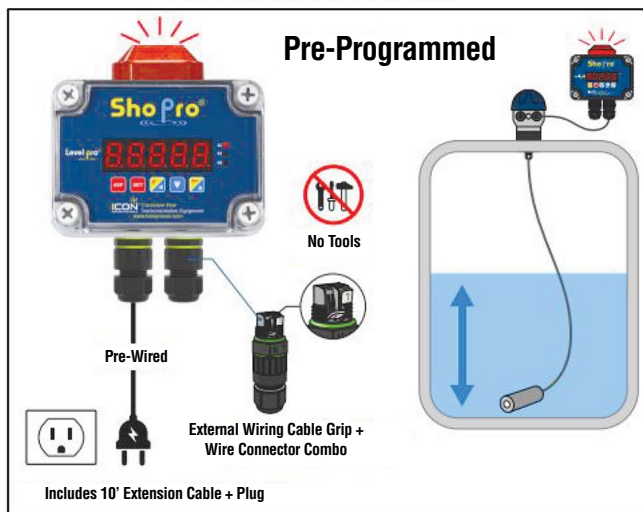

## Mini B Series Tank Level Monitoring Packages

The **Mini B Series Tank Level Monitoring Packages** are everything you need in one part number. No programming, no tools, and no drilling. Simplicity at its finest. Standard sensor options are either PVC or 316 Stainless Steel. Polypropylene, PVDF, and PTFE Teflon® are available options – **Call for Details.**

**Levelpro 100 Series Sensors** have a Kalrez® O-Ring seal and boast a non-floating design. The ceramic sensing diaphragm allows for a non-clogging sensor design. The **Levelpro 100** is extremely accurate with a rating of +/- .5%. Controllers are NEMA 4X Enclosure. Call with solution specifics and tank dimensions prior to ordering and we will coordinate pre-programmed delivery from the factory – it makes start-up a breeze. Battery Operated B2 packages come with a “deadman” switch that automatically powers down the display after 60-seconds.

Mini B1 Series Powered

Mini B2 Series Battery Operated

100 Series Sensor

LP100 Junction Box

**Junction Box Features:**

- All Plastic NEMA 4X Enclosure
- 2" MPT Tank Connection
- Self-Draining / Tethered Lid
- VaporBloc® Sealing System Eliminates Corrosion On Wiring Connections

Part No.		Power
IC 191-WP	LED Display, PVC Sensor, Junction Box, B1 .....	120V
IC 300S-WP	LED Display, 316SS Sensor, Junction Box, B1 .....	120V
IC 191-BO	Battery Operated Display, PVC Sensor, Junction Box, B2 .....	Battery
IC 300S-BO	Battery Operated Display, 316SS Sensor, Junction Box, B2 .....	Battery