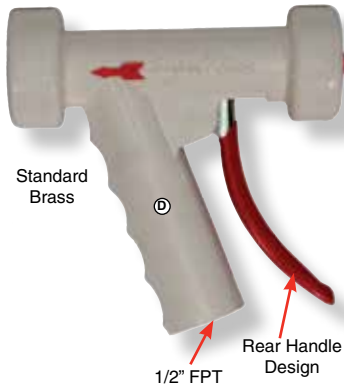

SuperKlean™ Wash Down Wands — Rear Trigger —

Super Klean Trigger Guns are designed for plant washdown, truck wash, tank cleanout and industrial cleaning. Rated to 7 gpm @ 50 psi and 12 gpm @ 150 psi. 200° F. maximum. Rear mounted levers reduce hand fatigue and offer smooth lever action. Variable spray pattern is adjustable from fan spray to solid stream. Inlet Port is 1/2" FPT. Rated to 23 GPM and up to 500 PSI. (150 PSI @ 200° F.)

Drip-free automatic shutoff is a standard feature. Available in Brass, Aluminum or Stainless Steel construction with Blue, White, Red or Gray covers. All covers are easily replaceable if required. **Not for use with steam.**

SuperKlean™ DuraSpray Inline Spray Wands

DuraSpray Inline Spray Wands from Super Klean are designed for overhead hanging hose applications. 304 Stainless bodies with optional cover colors. Rated up to 500 PSI, (150 PSI at 200° F.). 4.9 to 8 GPM at 75 PSI or 7 to 12 GPM at 150 PSI. Safety trigger lock feature prevents accidental spraying. Inlet is 1/2" FPT.

Part No.	Body	Cover	Wt.
VD DS150SDB	304SS	Blue	1.40 lbs.
VD DS150SR	304SS	Red	1.40 lbs.
VD DS150SW	304SS	White	1.40 lbs.

SuperKlean™ Thermosmart Spray Wands

Super Klean Thermosmart Spray Wands have the same features as the wands at left, but have the added feature of a built-in temperature indicating window with safety cover. USDA/FDA compliant for correct output temperatures.