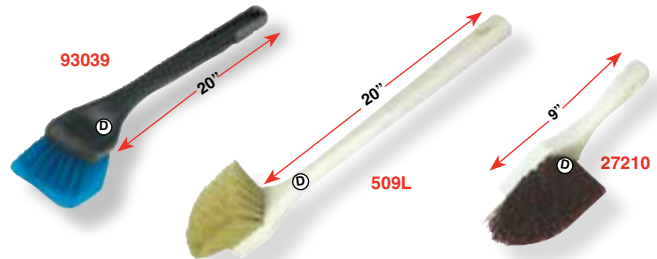

Part No.	Type	Bristles	Length
FB 509L	Wheel Brush	Tampico	20"
GQ 93039	Wheel Brush	Nylon	20"
FB 27210	Tire Brush	Plastic	9"
FB 27220	Tire Brush	Plastic	20"

Spoke Brushes. Designed so that all sides of the brush has cleaning action.

94037 features comfortable molded plastic handle. Cleaning length is 7", overall length is 12".

27450 features wood handle with 11" cleaning length and 16" overall length.