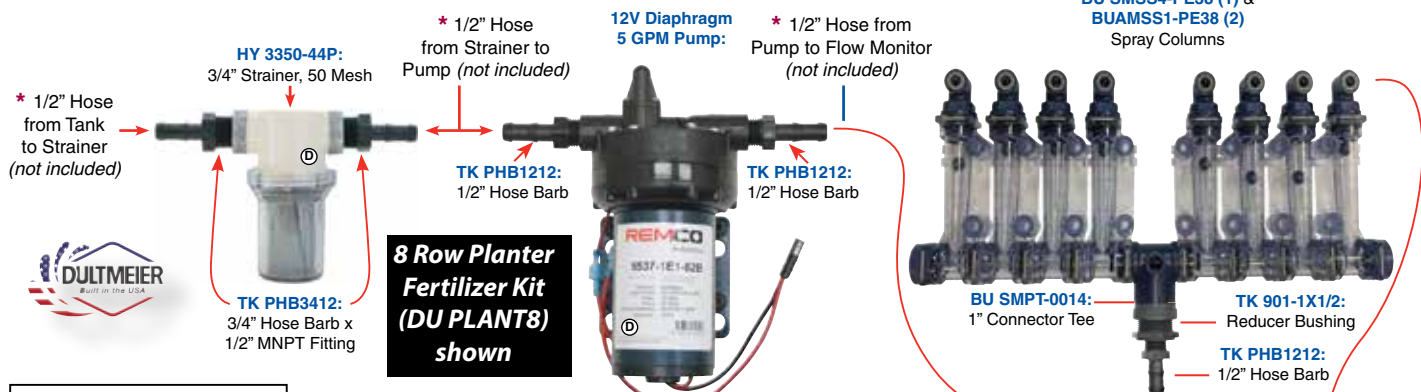

Planter Fertilizer Kits

Quick, Easy & Accurate Plumbing Kits for Applying Starter Fertilizer As You Plant!
 These Kits Include the Following Items Below:

- All Packages also include:**
- 100' of 3/8" Black Tubing for 6 & 8 Row. 200' of 3/8" Black Tubing for 12 Row.
 - Wire Harness
 - Cable Ties
 - Teflon Tape

Pump Speed Controller:
 Wire to Pump. Also run 3/8" Tubing from Controller to Flow Monitor for Pressure Reading (wire harness & tubing included).

Also See Totally Tubular Products on Adjacent Pages

*** NOTE: 1/2" hose & orifice discs not included in kit.**

Part No.	Description
DU PLANT6	6 Row Planter Fertilizer Kit....
DU PLANT8	8 Row Planter Fertilizer Kit....
DU PLANT12	12 Row Planter Fertilizer Kit..
DU PLANT16	16 Row Planter Fertilizer Kit..

- SS QJ98590-3/8-5:** John Guest Style Nozzle Bodies with 5 PSI Check
 - SS QJ98586-NYR:** John Guest Style Caps
 - SS 18999EPR:** Gaskets Included
- * Orifice discs not included, sold separately. Sized per application.

- SS QJ98590-3/8-5:** Nozzle Bodies With 5 PSI Check
 - SS QJ98586-NYR:** Caps
 - (8) SS 18999EPR** (Only needed with orifice discs)
- Note: Do not use orifice discs if included Flow Divider is used.**