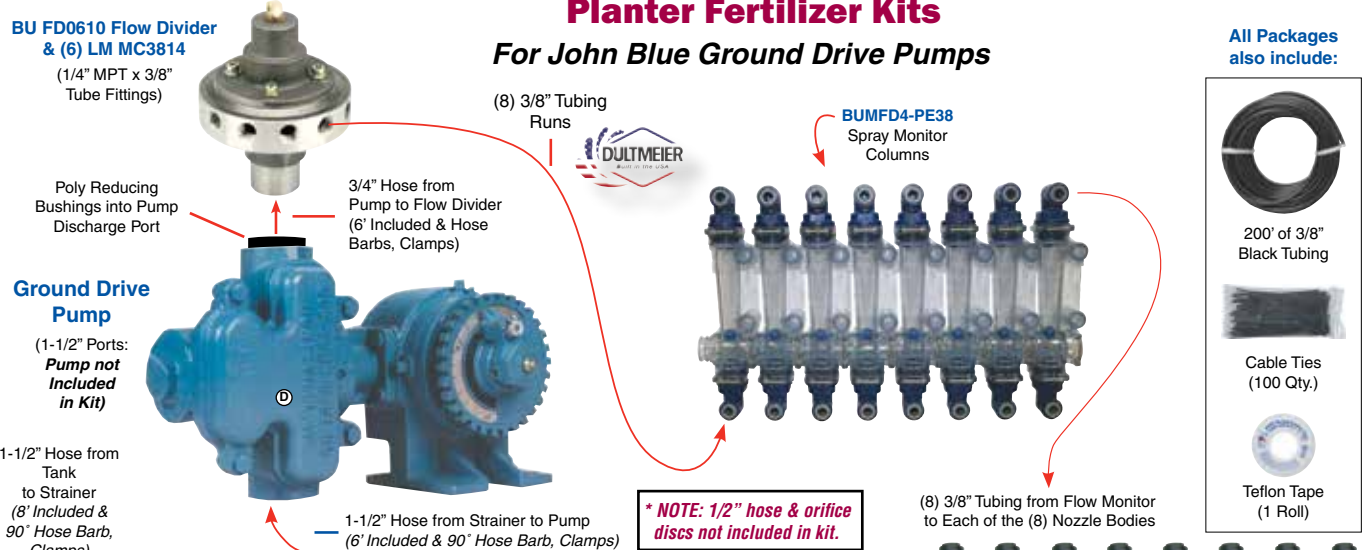

Planter Fertilizer Kits

Quick, Easy & Accurate Plumbing Kits for Applying Starter Fertilizer As You Plant!
 These Kits Include the Following Items Below:

- All Packages also include:**
- 100' of 3/8" Black Tubing for 6 & 8 Row. 200' of 3/8" Black Tubing for 12 Row.
 - Wire Harness
 - Cable Ties
 - Teflon Tape

Pump Speed Controller:
 Wire to Pump. Also run 3/8" Tubing from Controller to Flow Monitor for Pressure Reading (wire harness & tubing included).

Also See Totally Tubular Products on Adjacent Pages

*** NOTE: 1/2" hose & orifice discs not included in kit.**

Part No.	Description
DU PLANT6	6 Row Planter Fertilizer Kit....
DU PLANT8	8 Row Planter Fertilizer Kit....
DU PLANT12	12 Row Planter Fertilizer Kit..
DU PLANT16	16 Row Planter Fertilizer Kit..

- SS QJ98590-3/8-5:** John Guest Style Nozzle Bodies with 5 PSI Check
 - SS QJ98586-NYR:** John Guest Style Caps
 - SS 18999EPR:** Gaskets Included
- * Orifice discs not included, sold separately. Sized per application.

Planter Fertilizer Kits

For John Blue Ground Drive Pumps

Also See Totally Tubular Products on Adjacent Pages

8 Row Planter Fertilizer Kit for Ground Drive Pumps (DU PLANT8G) shown

Part No.	Description
DU PLANT6G	6 Row Planter Fertilizer Kit....
DU PLANT8G	8 Row Planter Fertilizer Kit....
DU PLANT12G	12 Row Planter Fertilizer Kit..
DU PLANT16G	16 Row Planter Fertilizer Kit..