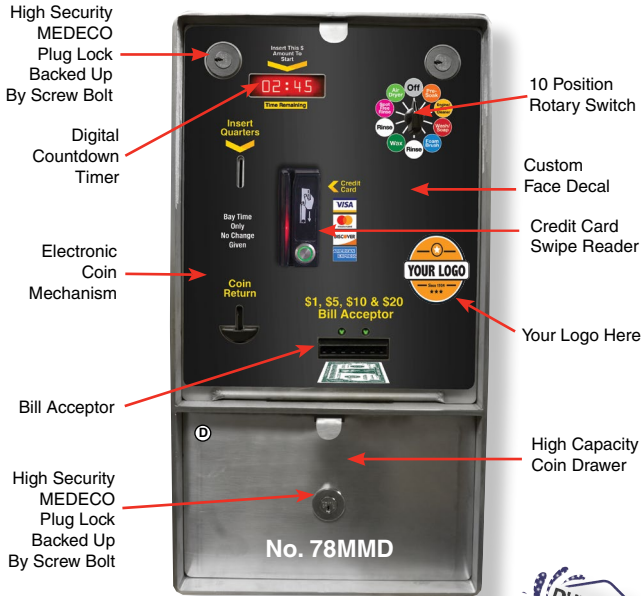

Stainless Steel Bay Meters

Precision Die-Cut Stainless Cabinets for Uniform Fit and a Finished Look
Some Items Built to Order - Call for Availability

MEGA METER PLUS

Credit Card / Coin / Tokens / Bills

DU 78VM-TP Vault Ready
(Dimensions: 12" x 15")

Tap & Pay Credit Reader
Your Logo Here

Mega Meter Plus Bay Meters

Part No.	Description
DU 78MMD-TP	Coin Drawer Meter, Coins/Bills/Tap Credit.....
DU 78MMD	Coin Drawer Meter, Coins/Bills/Swipe Credit
DU 78VM-TP	Vault Ready Meter, Coins/Bills/Tap Credit
DU 78VM	Vault Ready Meter, Coins/Bills/Swipe Credit

Mega Meter (Bills & Coins)

— 10 Position Switches —

Mega Bill & Coin Meters accept multiple coins, tokens and bills. Features Digital Timer with LED readout, 10-position rotary switches and electronic multi-coin mechanisms.

Available in vault/safe ready or with built-in coin box. Heavy-gauge Stainless Steel construction. Upper door is designed with hinges for easy access and maintenance.

Medeco Plug locks for added security.