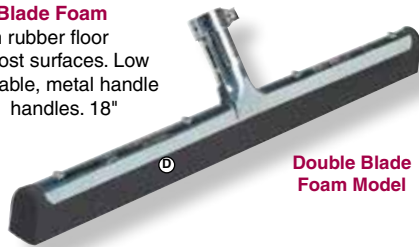

## Floor Squeegees

**Heavy-Duty Floor Squeegees** for use in garages, shops, service stations, industry, etc. Long wearing and abrasion resistant. Available in either straight or curved styles. Rubber surfaces are 1/4" x 2". 24" or 36" lengths.

**1400 Series** also features gray, non-marking rubber. Resistant to animal fats, vegetable oils and higher temperatures. Ideal choice for packing houses, restaurants or hospitals where black marking could be a concern.

Curved Model

Straight Model

**1400 Series** squeegees are standard with aluminum pole sockets that are designed to accept **1-1/8" tapered poles**, (not included). (Replacement rubber refills are available).

**MMB18 & 6330 Double Blade Foam Squeegee** is a soft foam rubber floor squeegee. Suitable for most surfaces. Low cost, quick drying. Adjustable, metal handle socket for tapered 15/16" handles. 18" double sided design.